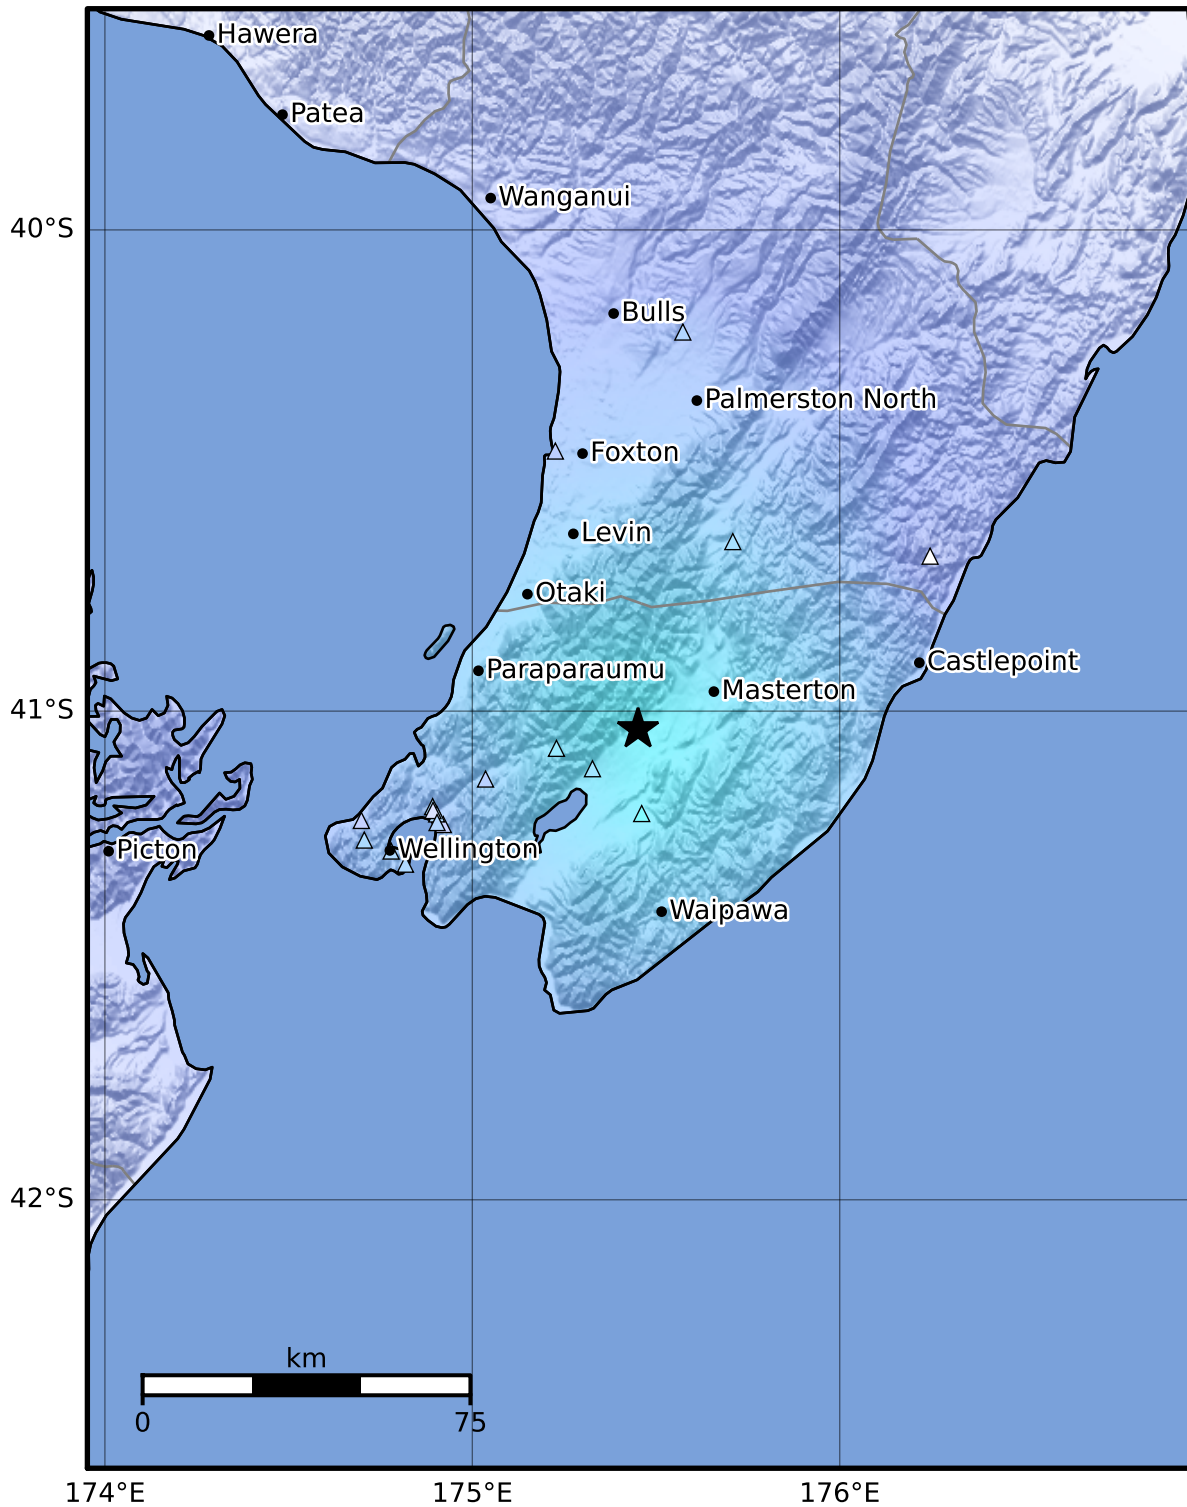

Macroseismic Intensity Map GNS Science

ShakeMap: Wairarapa

Nov 19, 2022 09:32:42 UTC M3.8 S41.04 E175.45 Depth: 21.3km ID:2022p871345

SHAKING	Not felt	Weak	Light	Moderate	Strong	Very strong	Severe	Violent	Extreme
DAMAGE	None	None	None	Very light	Light	Moderate	Moderate/heavy	Heavy	Very heavy
PGA(%g)	<0.0464	0.29	1.63	5.16	12.5	22.4	40.2	72.2	>129
PGV(cm/s)	<0.0215	0.125	1.04	4.31	14.5	26.4	48.3	88.4	>162
INTENSITY	I	II-III	IV	V	VI	VII	VIII	IX	X+

Scale based on Moratalla et al.(2021) and Worden et al.(2012) Version 9: Processed 2022-12-06T01:53:15Z

△ Seismic Instrument ○ Reported Intensity

★ Epicenter