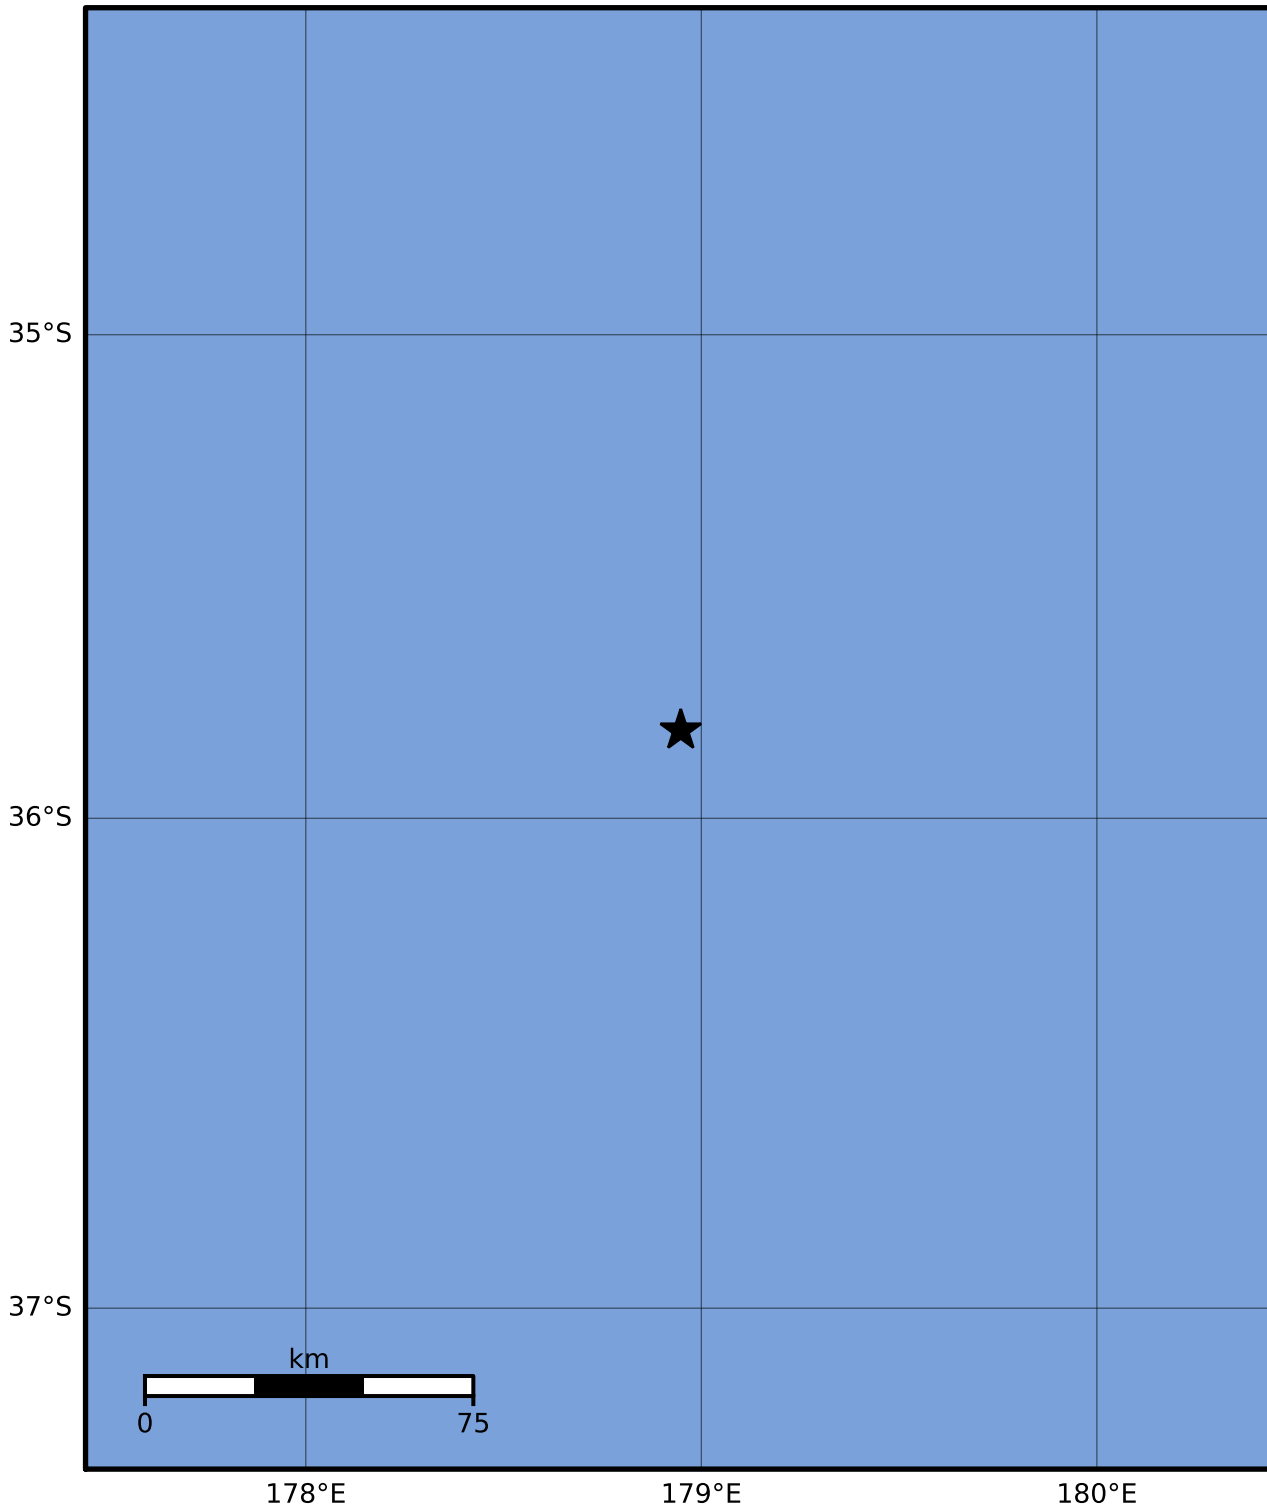

Macroseismic Intensity Map GNS Science

ShakeMap: Raukumara Plain

Nov 22, 2022 02:30:34 UTC M3.7 S35.82 E178.95 Depth: 100.0km ID:2022p878661

SHAKING	Not felt	Weak	Light	Moderate	Strong	Very strong	Severe	Violent	Extreme
DAMAGE	None	None	None	Very light	Light	Moderate	Moderate/heavy	Heavy	Very heavy
PGA(%g)	<0.0464	0.29	1.63	5.16	12.5	22.4	40.2	72.2	>129
PGV(cm/s)	<0.0215	0.125	1.04	4.31	14.5	26.4	48.3	88.4	>162
INTENSITY	I	II-III	IV	V	VI	VII	VIII	IX	X+

Scale based on Moratalla et al.(2021) and Worden et al.(2012) Version 2: Processed 2022-11-22T02:47:58Z

△ Seismic Instrument ○ Reported Intensity

★ Epicenter