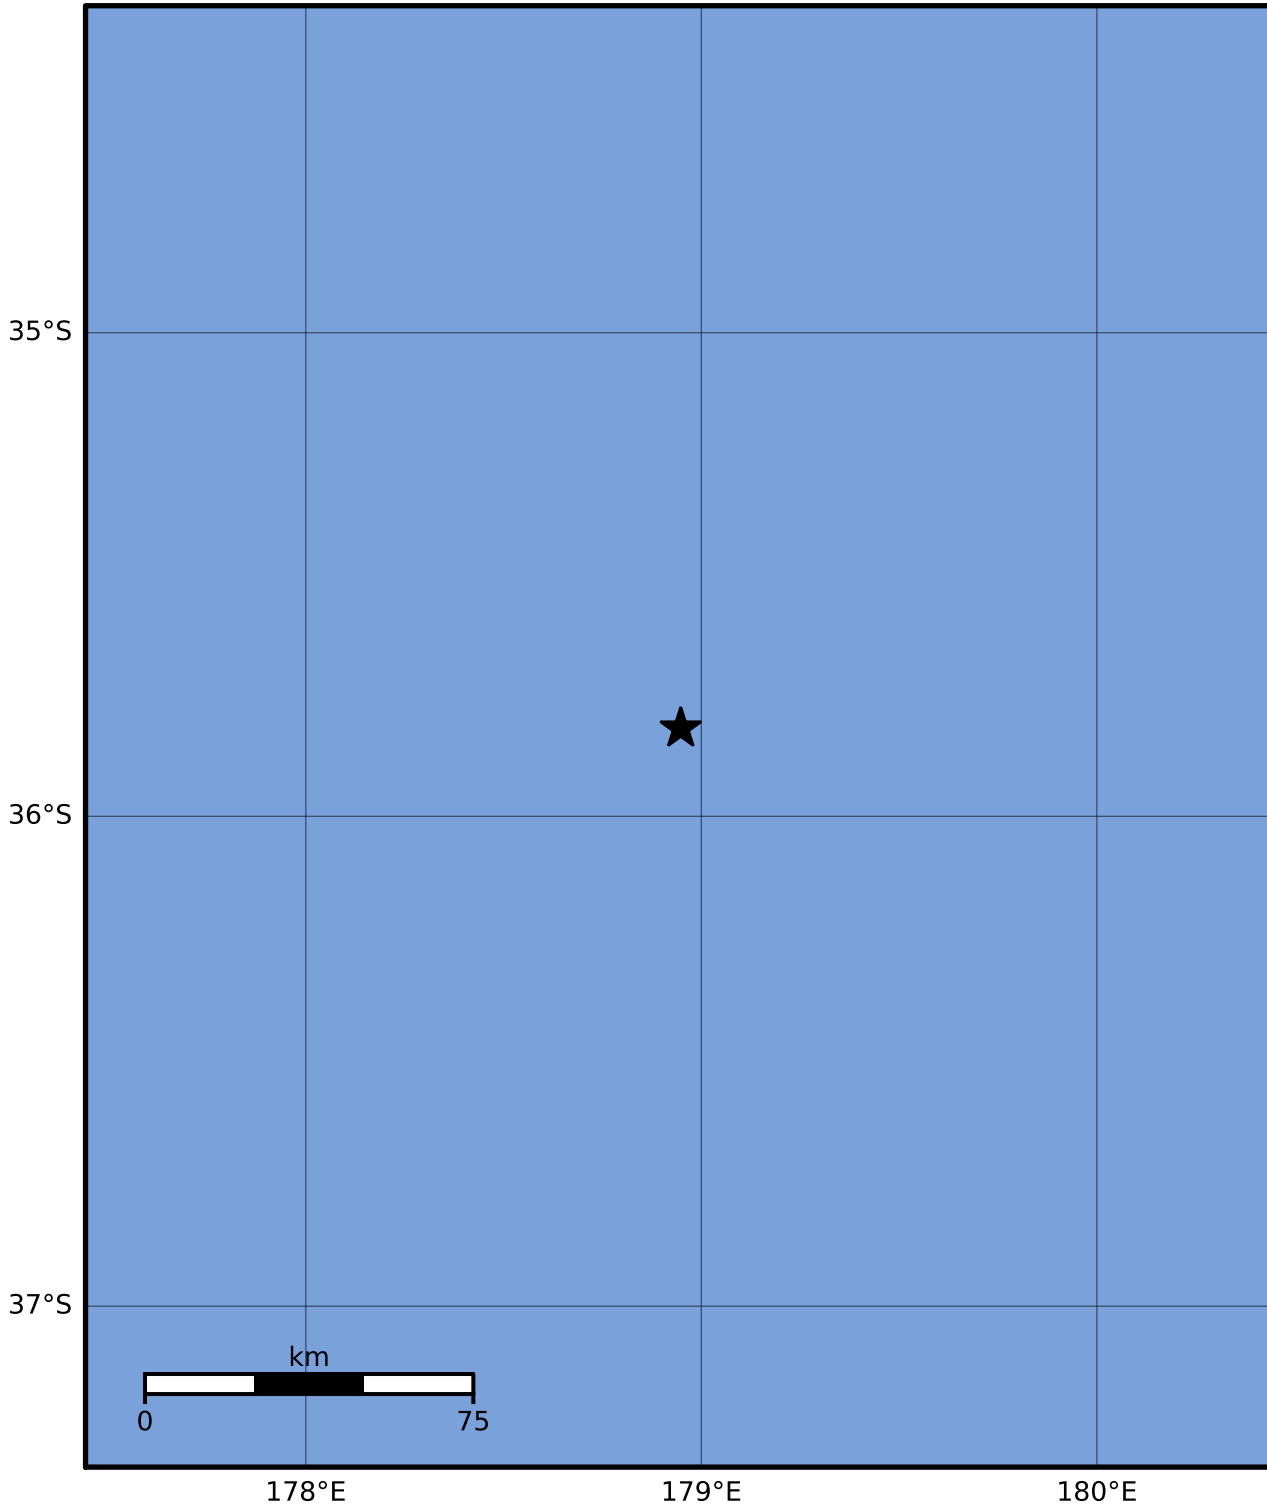

Macroseismic Intensity Map GNS Science

ShakeMap: Raukumara Plain

Nov 22, 2022 02:30:34 UTC M3.7 S35.82 E178.95 Depth: 100.0km ID:2022p878661

SHAKING	Not felt	Weak	Light	Moderate	Strong	Very strong	Severe	Violent	Extreme
DAMAGE	None	None	None	Very light	Light	Moderate	Moderate/heavy	Heavy	Very heavy
PGA(%g)	<0.0464	0.29	1.63	5.16	12.5	22.4	40.2	72.2	>129
PGV(cm/s)	<0.0215	0.125	1.04	4.31	14.5	26.4	48.3	88.4	>162
INTENSITY	I	II-III	IV	V	VI	VII	VIII	IX	X+

Scale based on Moratalla et al.(2021) and Worden et al.(2012) Version 3: Processed 2022-11-22T02:53:23Z

△ Seismic Instrument ○ Reported Intensity

★ Epicenter