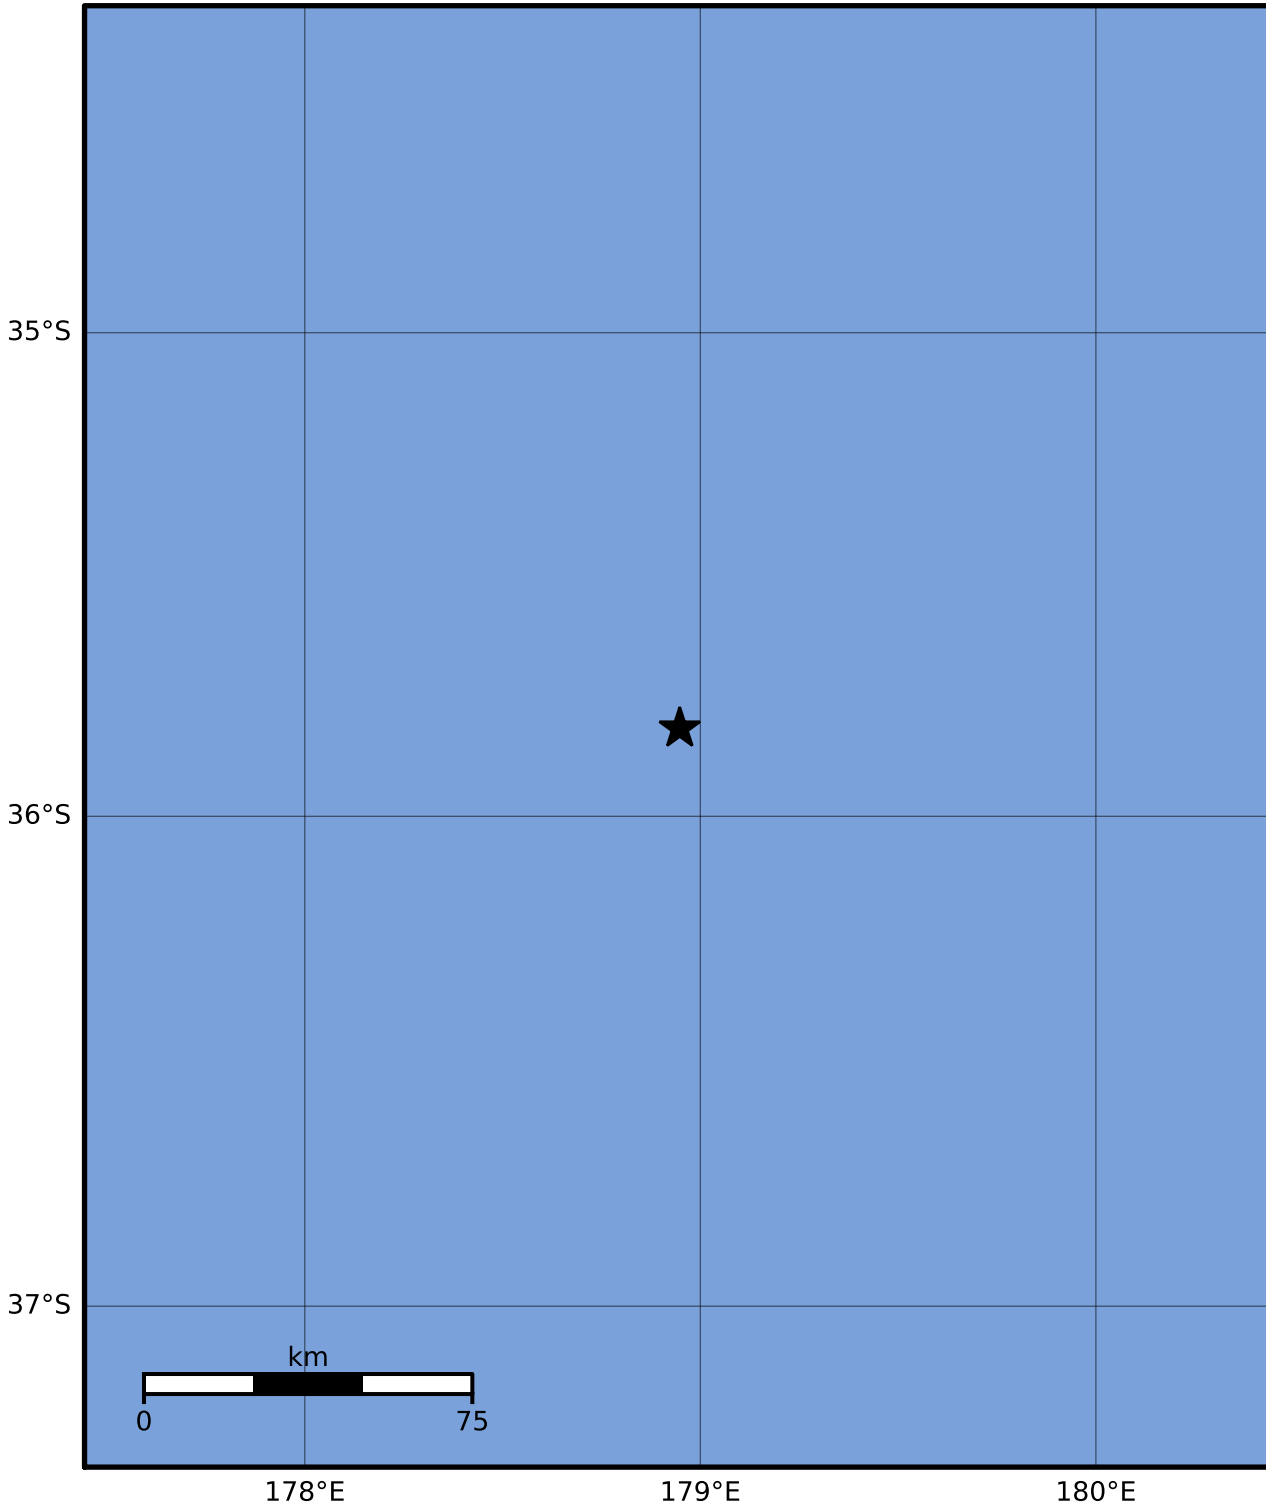

Macroseismic Intensity Map GNS Science

ShakeMap: Raukumara Plain

Nov 22, 2022 02:30:34 UTC M3.7 S35.82 E178.95 Depth: 100.0km ID:2022p878661

SHAKING	Not felt	Weak	Light	Moderate	Strong	Very strong	Severe	Violent	Extreme
DAMAGE	None	None	None	Very light	Light	Moderate	Moderate/heavy	Heavy	Very heavy
PGA(%g)	<0.0464	0.29	1.63	5.16	12.5	22.4	40.2	72.2	>129
PGV(cm/s)	<0.0215	0.125	1.04	4.31	14.5	26.4	48.3	88.4	>162
INTENSITY	I	II-III	IV	V	VI	VII	VIII	IX	X+

Scale based on Moratalla et al.(2021) and Worden et al.(2012) Version 5: Processed 2022-11-22T03:31:19Z

△ Seismic Instrument ○ Reported Intensity ★ Epicenter