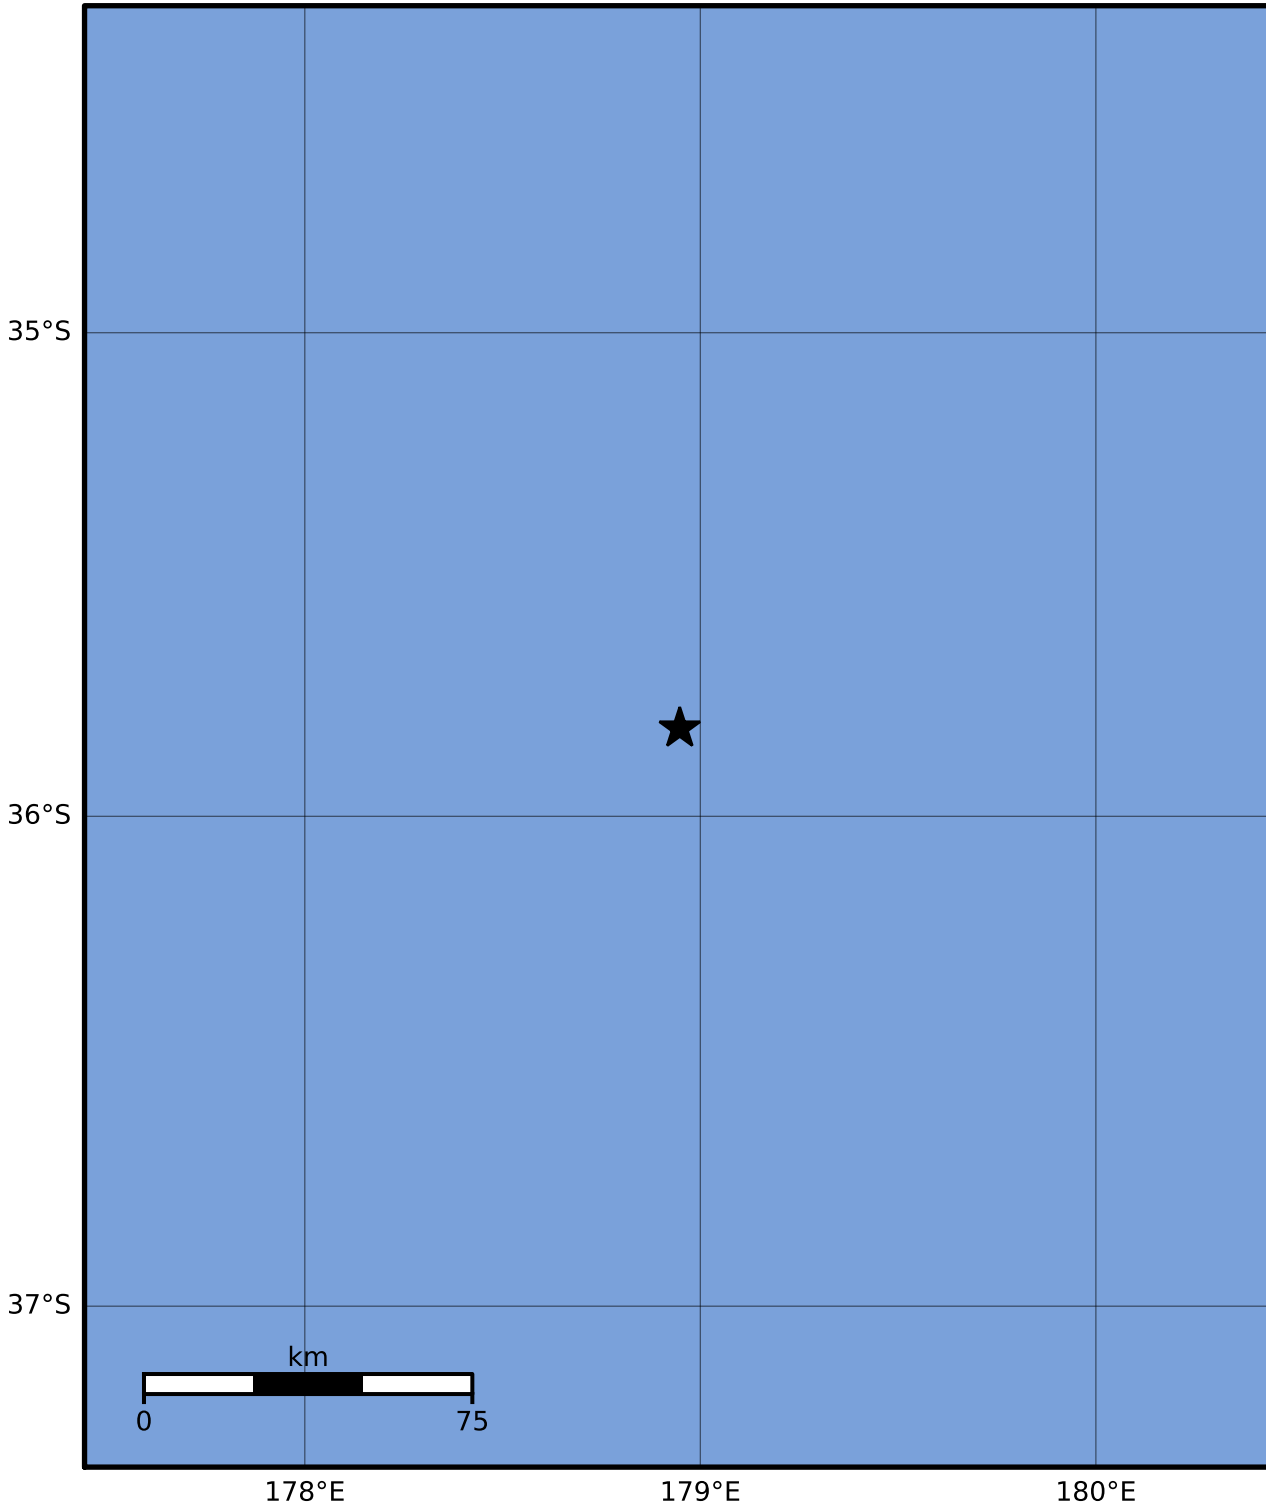

Macroseismic Intensity Map GNS Science

ShakeMap: Raukumara Plain

Nov 22, 2022 02:30:34 UTC M3.7 S35.82 E178.95 Depth: 100.0km ID:2022p878661

SHAKING	Not felt	Weak	Light	Moderate	Strong	Very strong	Severe	Violent	Extreme
DAMAGE	None	None	None	Very light	Light	Moderate	Moderate/heavy	Heavy	Very heavy
PGA(%g)	<0.0464	0.29	1.63	5.16	12.5	22.4	40.2	72.2	>129
PGV(cm/s)	<0.0215	0.125	1.04	4.31	14.5	26.4	48.3	88.4	>162
INTENSITY	I	II-III	IV	V	VI	VII	VIII	IX	X+

Scale based on Moratalla et al.(2021) and Worden et al.(2012) Version 7: Processed 2022-11-22T05:31:20Z

△ Seismic Instrument ○ Reported Intensity ★ Epicenter