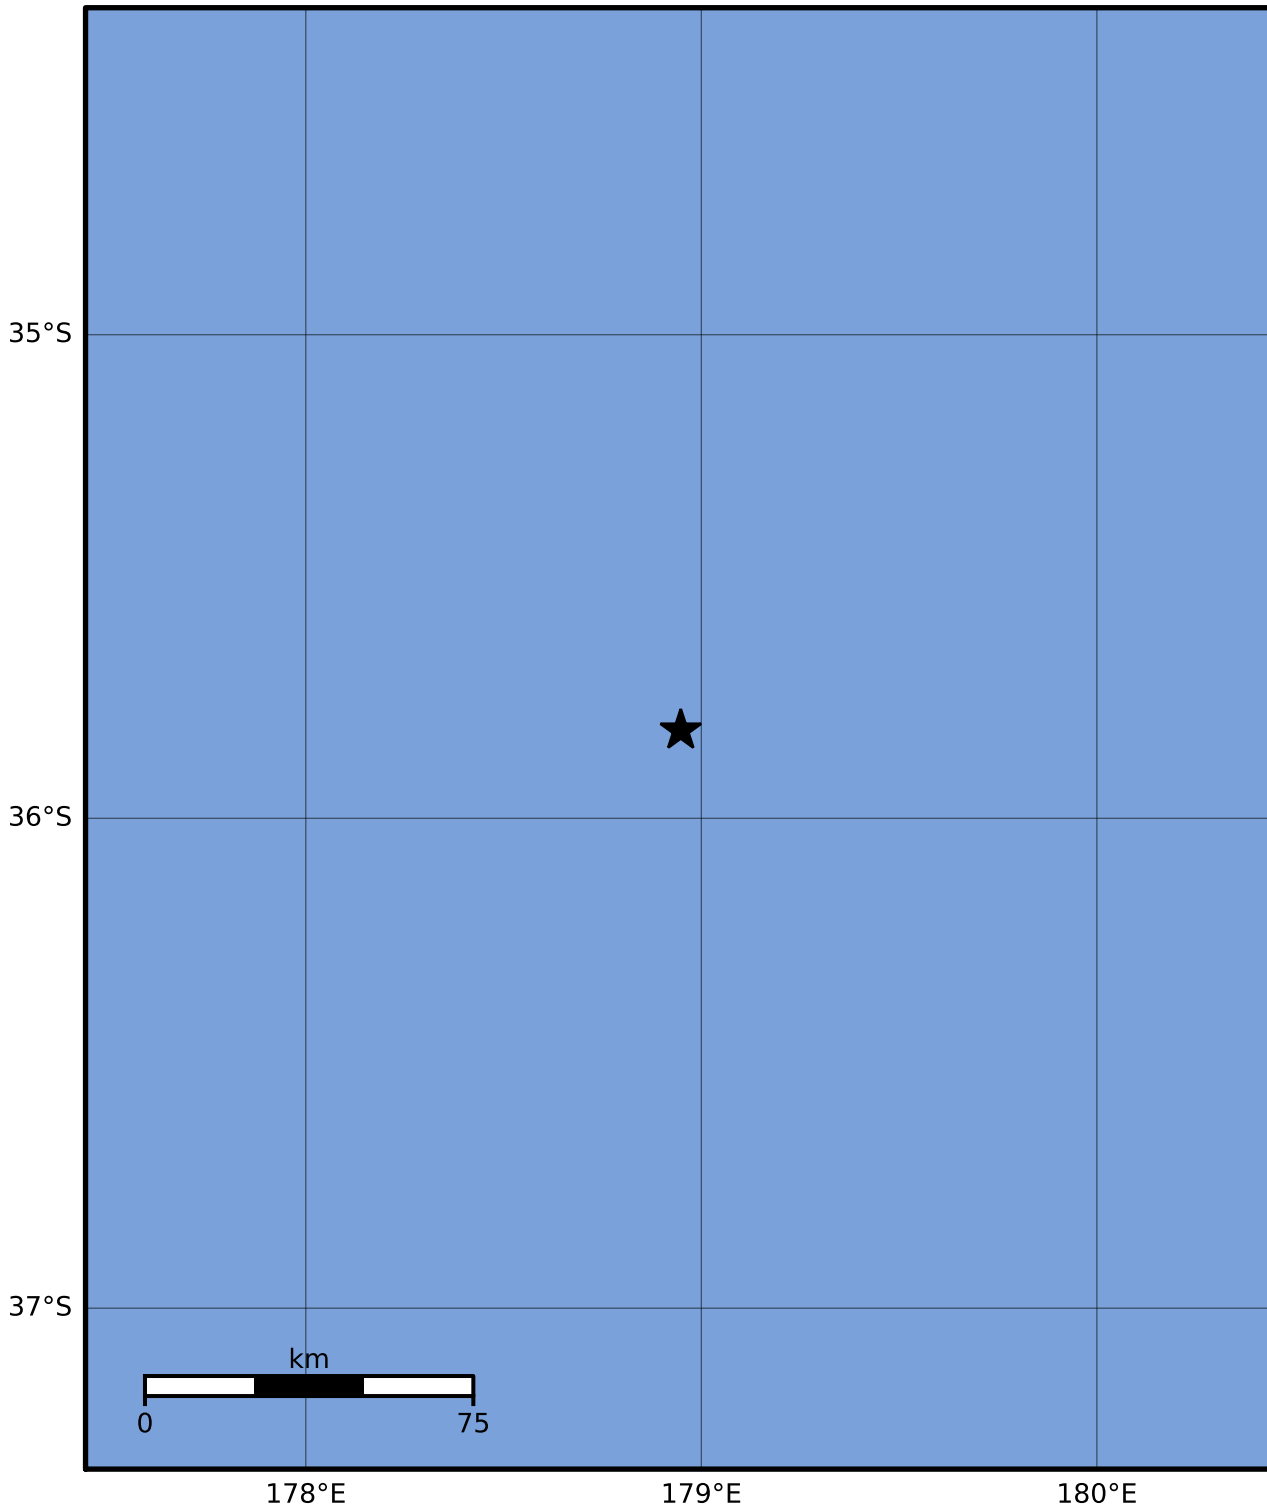

Macroseismic Intensity Map GNS Science

ShakeMap: Raukumara Plain

Nov 22, 2022 02:30:34 UTC M3.7 S35.82 E178.95 Depth: 100.0km ID:2022p878661

SHAKING	Not felt	Weak	Light	Moderate	Strong	Very strong	Severe	Violent	Extreme
DAMAGE	None	None	None	Very light	Light	Moderate	Moderate/heavy	Heavy	Very heavy
PGA(%g)	<0.0464	0.29	1.63	5.16	12.5	22.4	40.2	72.2	>129
PGV(cm/s)	<0.0215	0.125	1.04	4.31	14.5	26.4	48.3	88.4	>162
INTENSITY	I	II-III	IV	V	VI	VII	VIII	IX	X+

Scale based on Moratalla et al.(2021) and Worden et al.(2012) Version 10: Processed 2022-12-06T20:32:35Z

△ Seismic Instrument ○ Reported Intensity

★ Epicenter