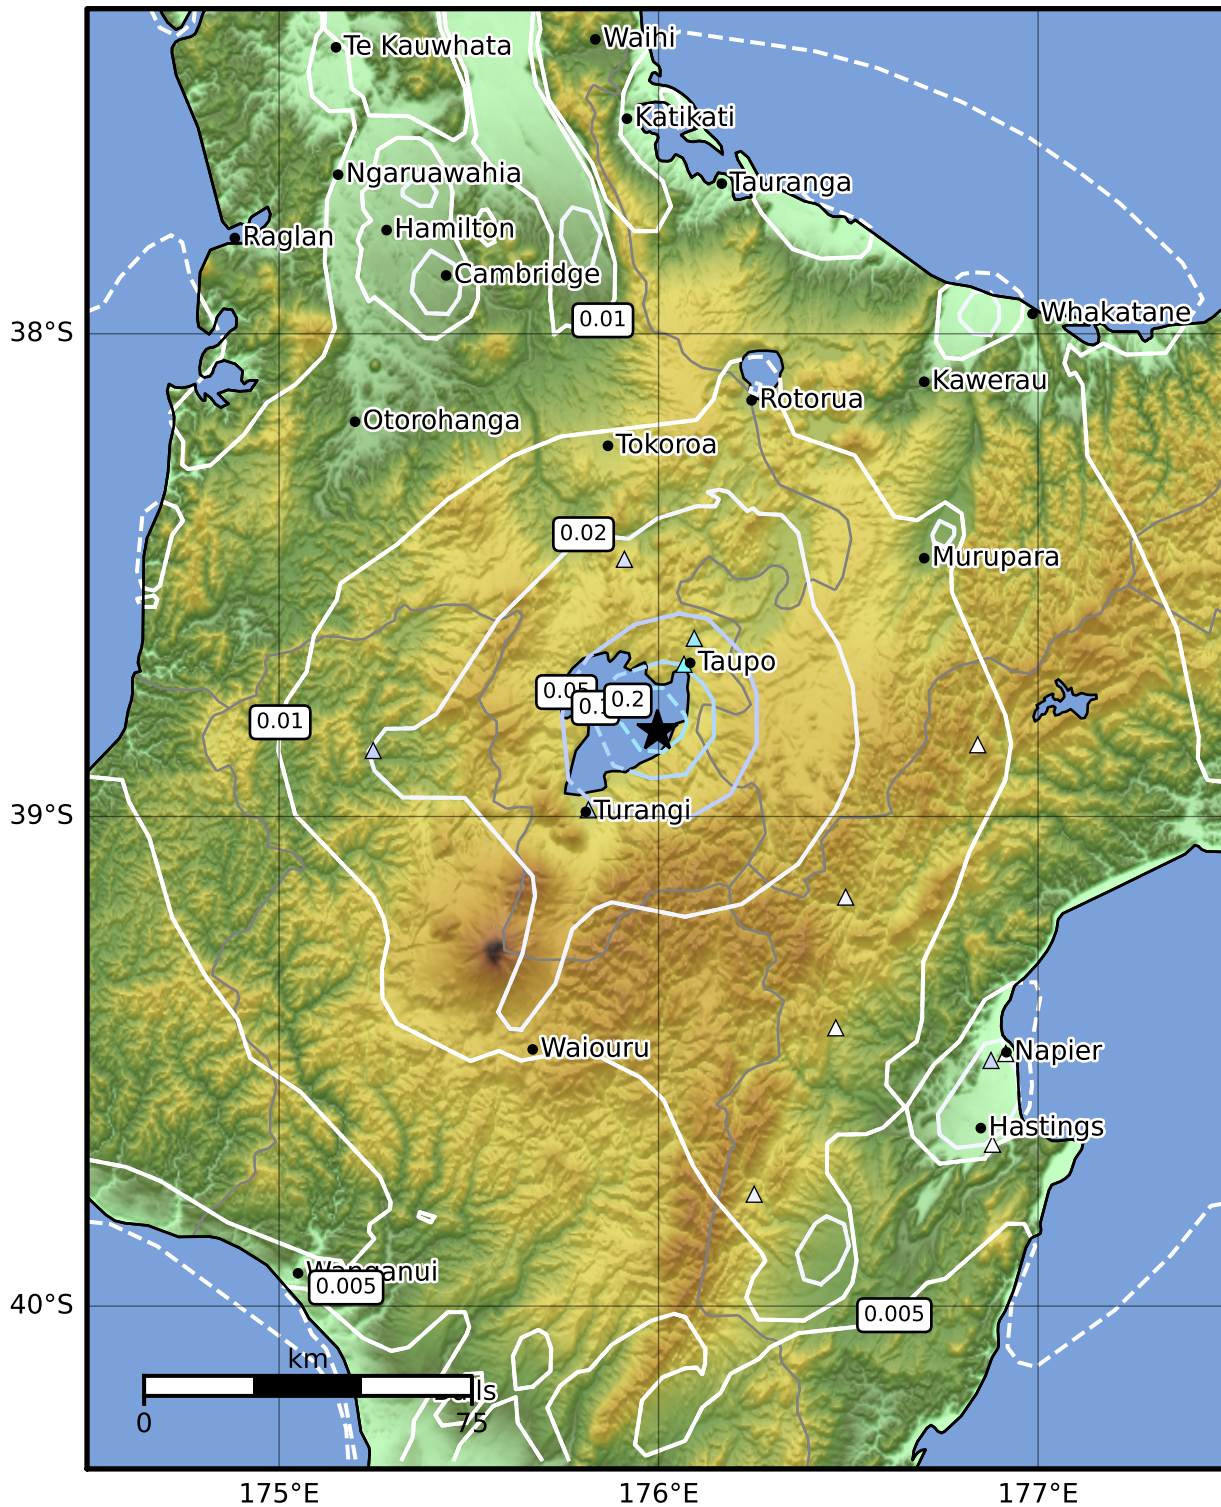

1.0 Second Peak Spectral Acceleration Map GNS Science

ShakeMap: Taupo

Nov 30, 2022 05:37:19 UTC M3.8 S38.82 E176.00 Depth: 5.0km ID:2022p900633

SA(1.0) (%g)	0.1	0.2	0.5	1	2	5	10	20	50	100	200
--------------	-----	-----	-----	---	---	---	----	----	----	-----	-----

Scale based on Moratalla et al.(2021) and Worden et al.(2012) Version 3: Processed 2022-11-30T05:57:03Z

△ Seismic Instrument ○ Reported Intensity ★ Epicenter