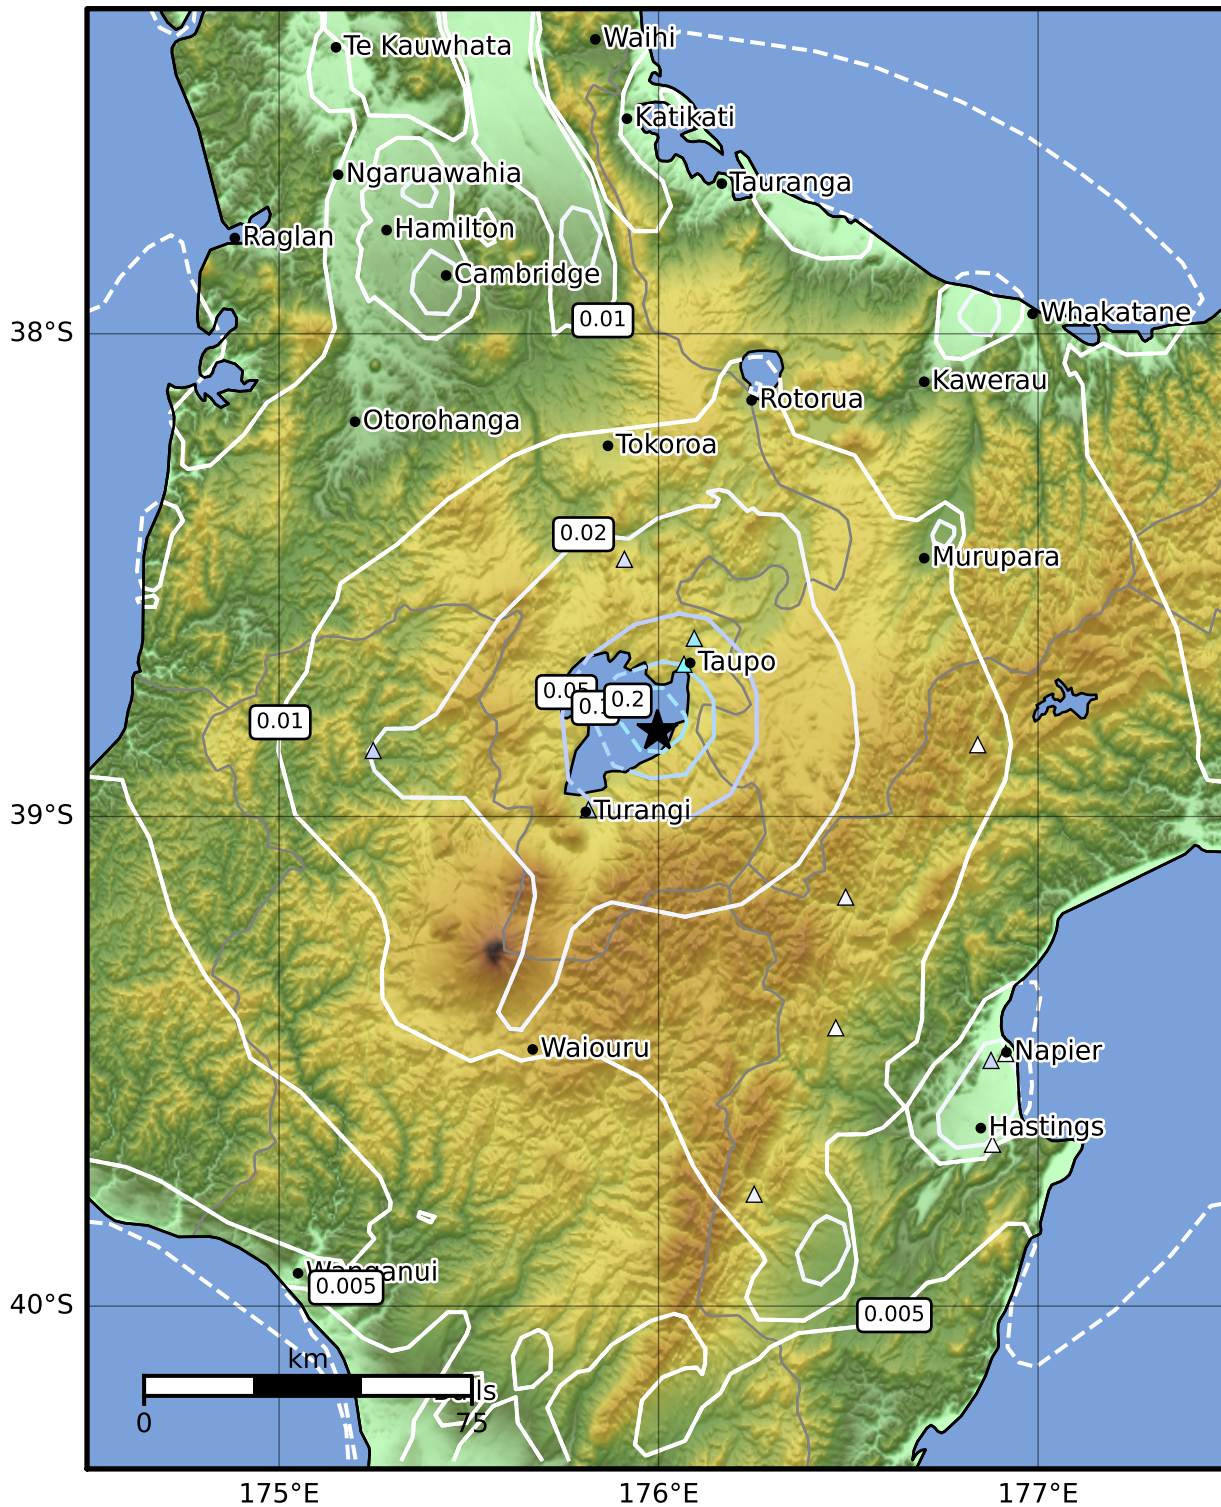

1.0 Second Peak Spectral Acceleration Map GNS Science

ShakeMap: Taupo

Nov 30, 2022 05:37:19 UTC M3.8 S38.82 E176.00 Depth: 5.0km ID:2022p900633

SA(1.0) (%g)	0.1	0.2	0.5	1	2	5	10	20	50	100	200
--------------	-----	-----	-----	---	---	---	----	----	----	-----	-----

Scale based on Moratalla et al.(2021) and Worden et al.(2012) Version 6: Processed 2022-11-30T06:38:06Z

△ Seismic Instrument ○ Reported Intensity ★ Epicenter