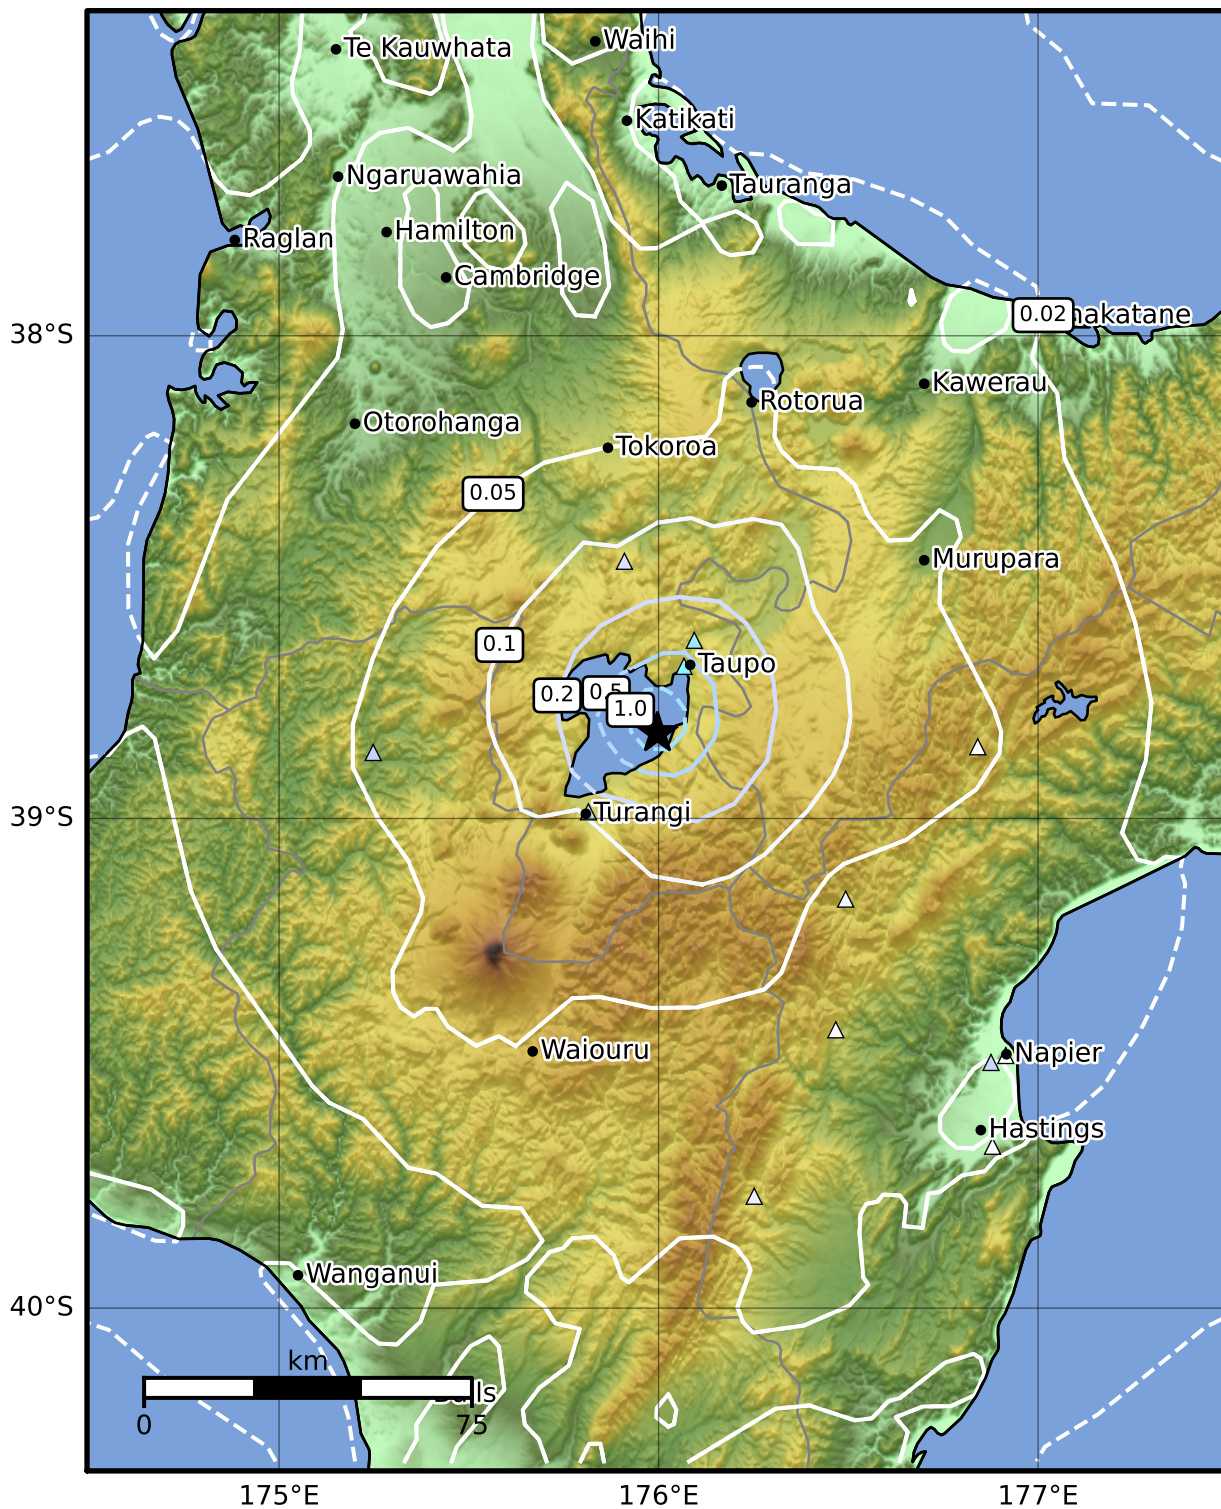

0.3 Second Peak Spectral Acceleration Map GNS Science

ShakeMap: Taupo

Nov 30, 2022 05:37:19 UTC M3.8 S38.82 E176.00 Depth: 5.0km ID:2022p900633

SA(0.3) (%g)	0.1	0.2	0.5	1	2	5	10	20	50	100	200
---------------------	------------	------------	------------	----------	----------	----------	-----------	-----------	-----------	------------	------------

Scale based on Moratalla et al.(2021) and Worden et al.(2012) Version 7: Processed 2022-11-30T07:38:04Z

△ Seismic Instrument ○ Reported Intensity ★ Epicenter