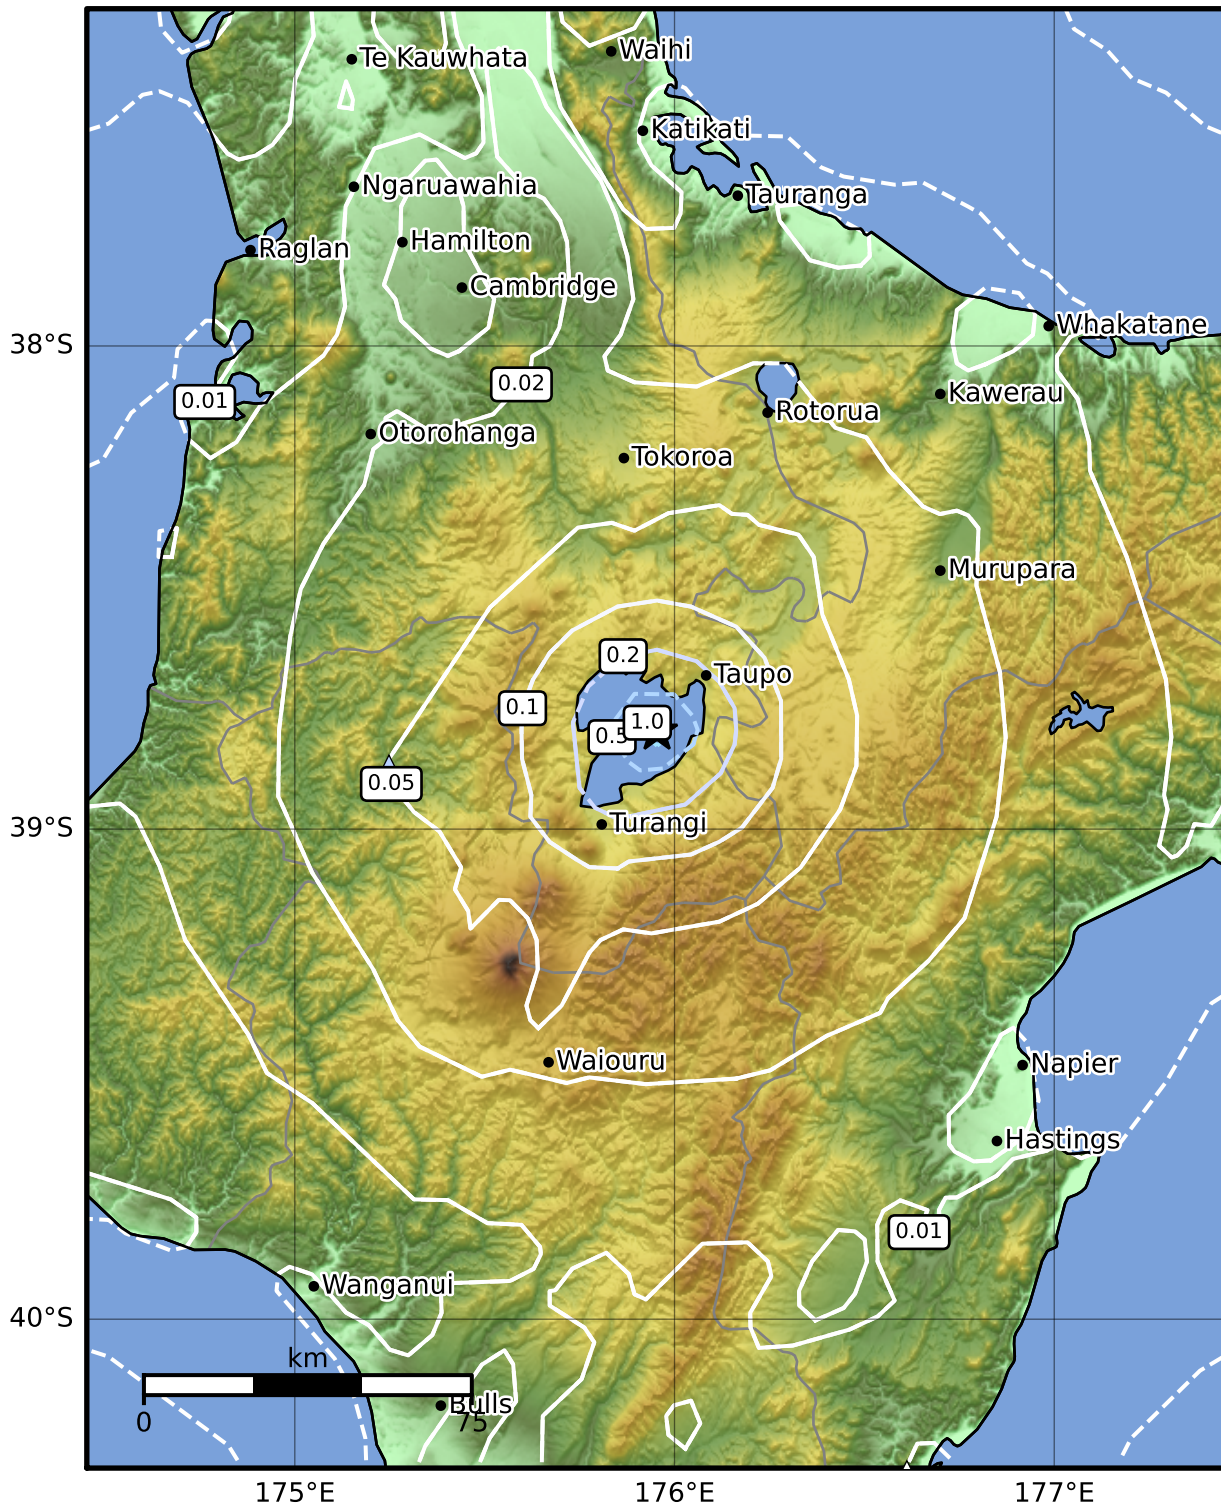

0.3 Second Peak Spectral Acceleration Map GNS Science

ShakeMap: Taupo

Nov 30, 2022 10:51:06 UTC M3.4 S38.80 E175.95 Depth: 5.0km ID:2022p901222

SA(0.3) (%g)	0.1	0.2	0.5	1	2	5	10	20	50	100	200
---------------------	------------	------------	------------	----------	----------	----------	-----------	-----------	-----------	------------	------------

Scale based on Moratalla et al.(2021) and Worden et al.(2012) Version 2: Processed 2022-11-30T18:02:30Z

△ Seismic Instrument ○ Reported Intensity

★ Epicenter