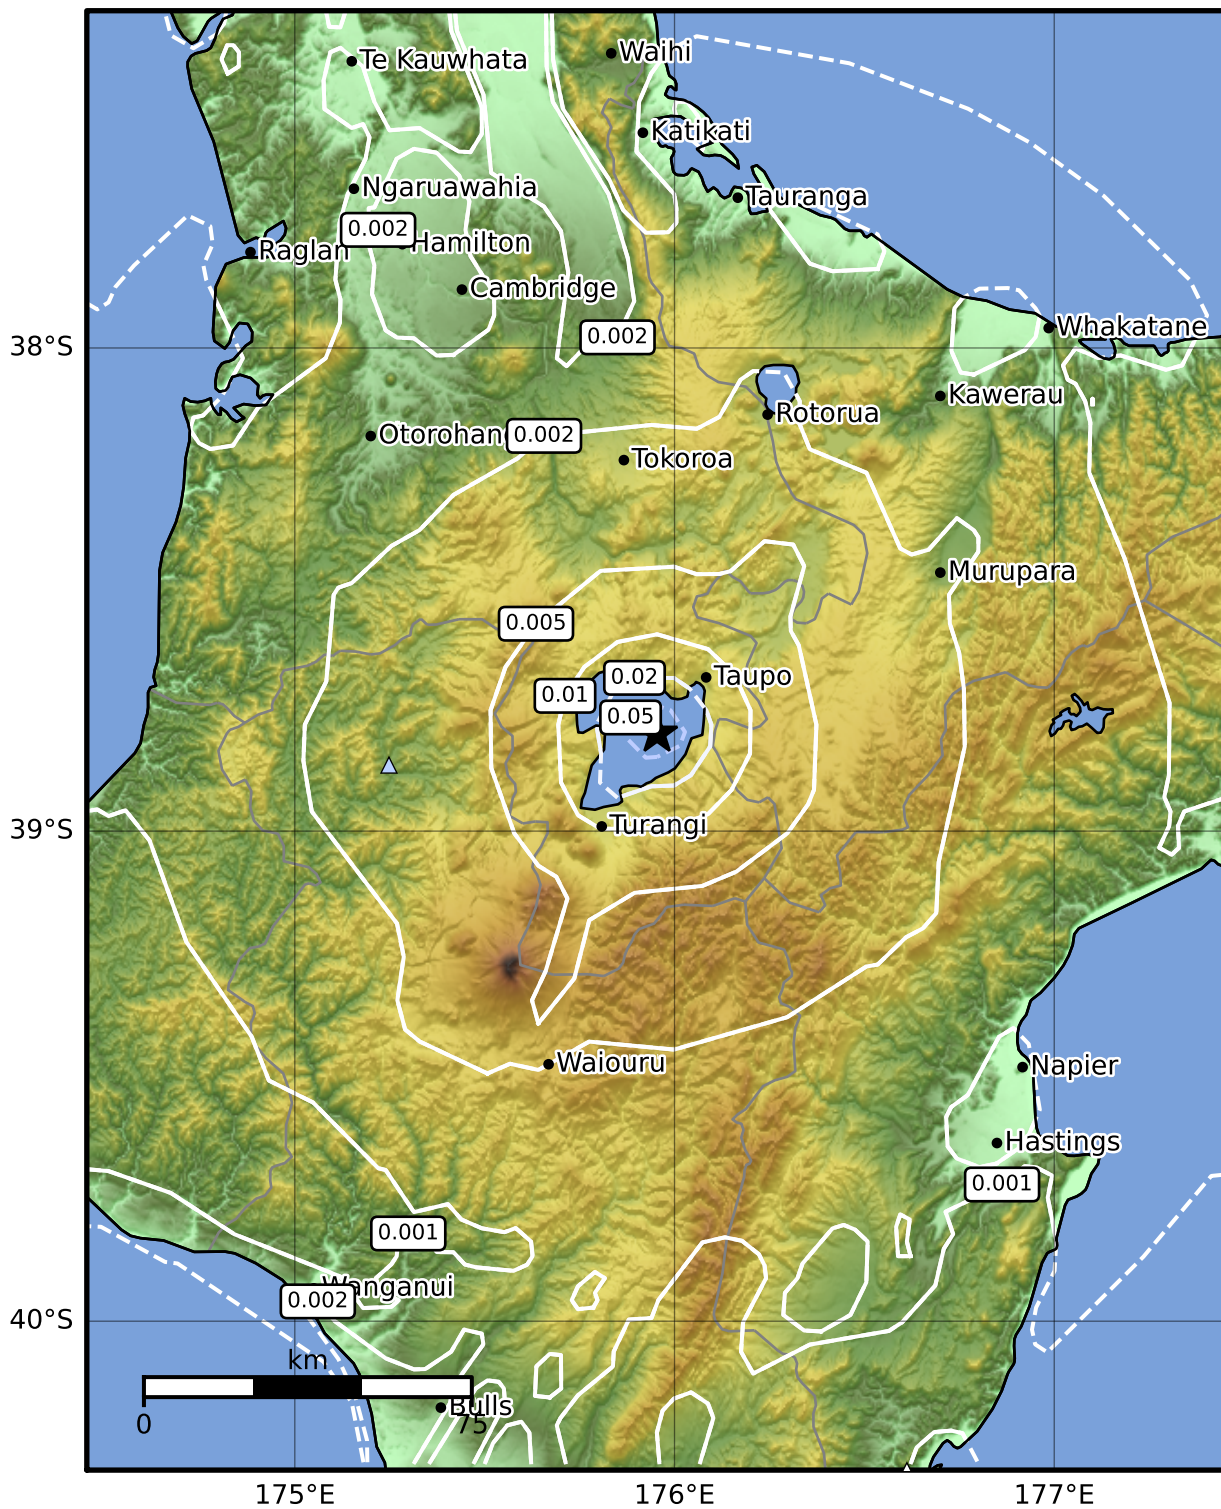

1.0 Second Peak Spectral Acceleration Map GNS Science

ShakeMap: Taupo

Nov 30, 2022 10:51:06 UTC M3.4 S38.80 E175.95 Depth: 5.0km ID:2022p901222

SA(1.0) (%g)	0.1	0.2	0.5	1	2	5	10	20	50	100	200
--------------	-----	-----	-----	---	---	---	----	----	----	-----	-----

Scale based on Moratalla et al.(2021) and Worden et al.(2012) Version 2: Processed 2022-11-30T18:02:30Z

△ Seismic Instrument ○ Reported Intensity ★ Epicenter