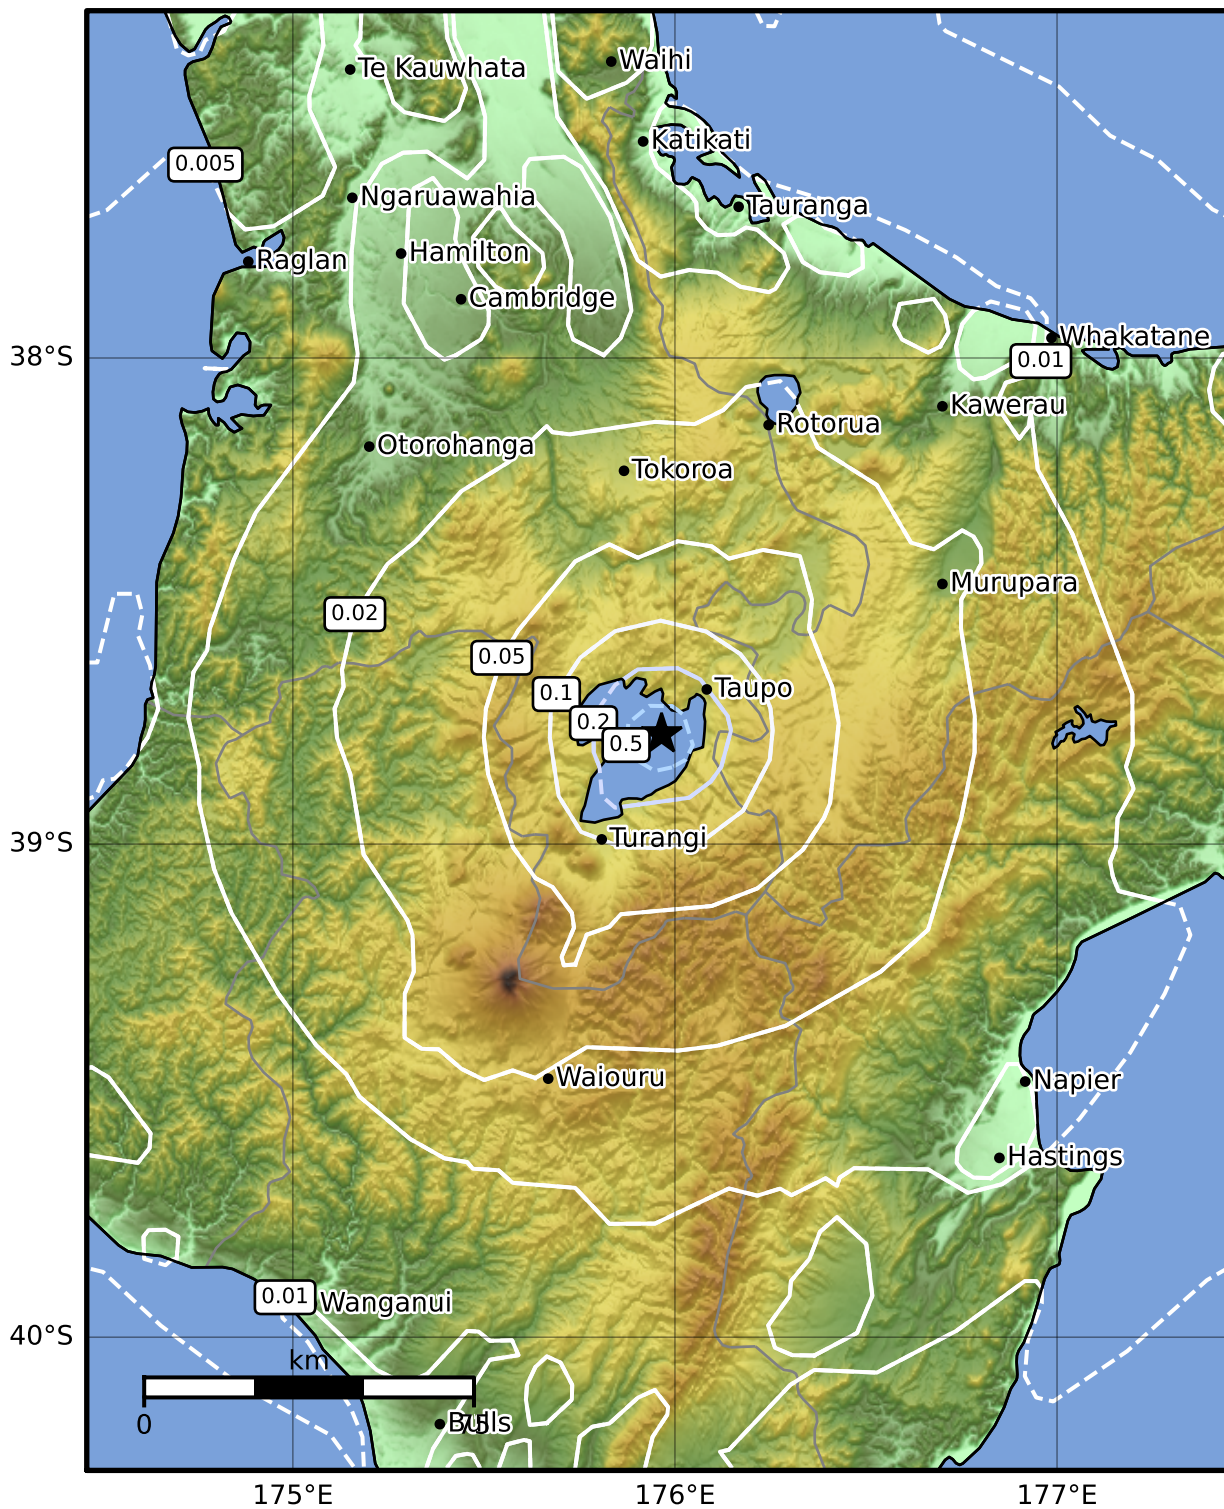

0.3 Second Peak Spectral Acceleration Map GNS Science

ShakeMap: Taupo

Nov 30, 2022 10:51:44 UTC M3.4 S38.77 E175.97 Depth: 5.0km ID:2022p901223

SA(0.3) (%g)	0.1	0.2	0.5	1	2	5	10	20	50	100	200
---------------------	------------	------------	------------	----------	----------	----------	-----------	-----------	-----------	------------	------------

Scale based on Moratalla et al.(2021) and Worden et al.(2012) Version 1: Processed 2022-11-30T18:06:21Z

△ Seismic Instrument ○ Reported Intensity ★ Epicenter