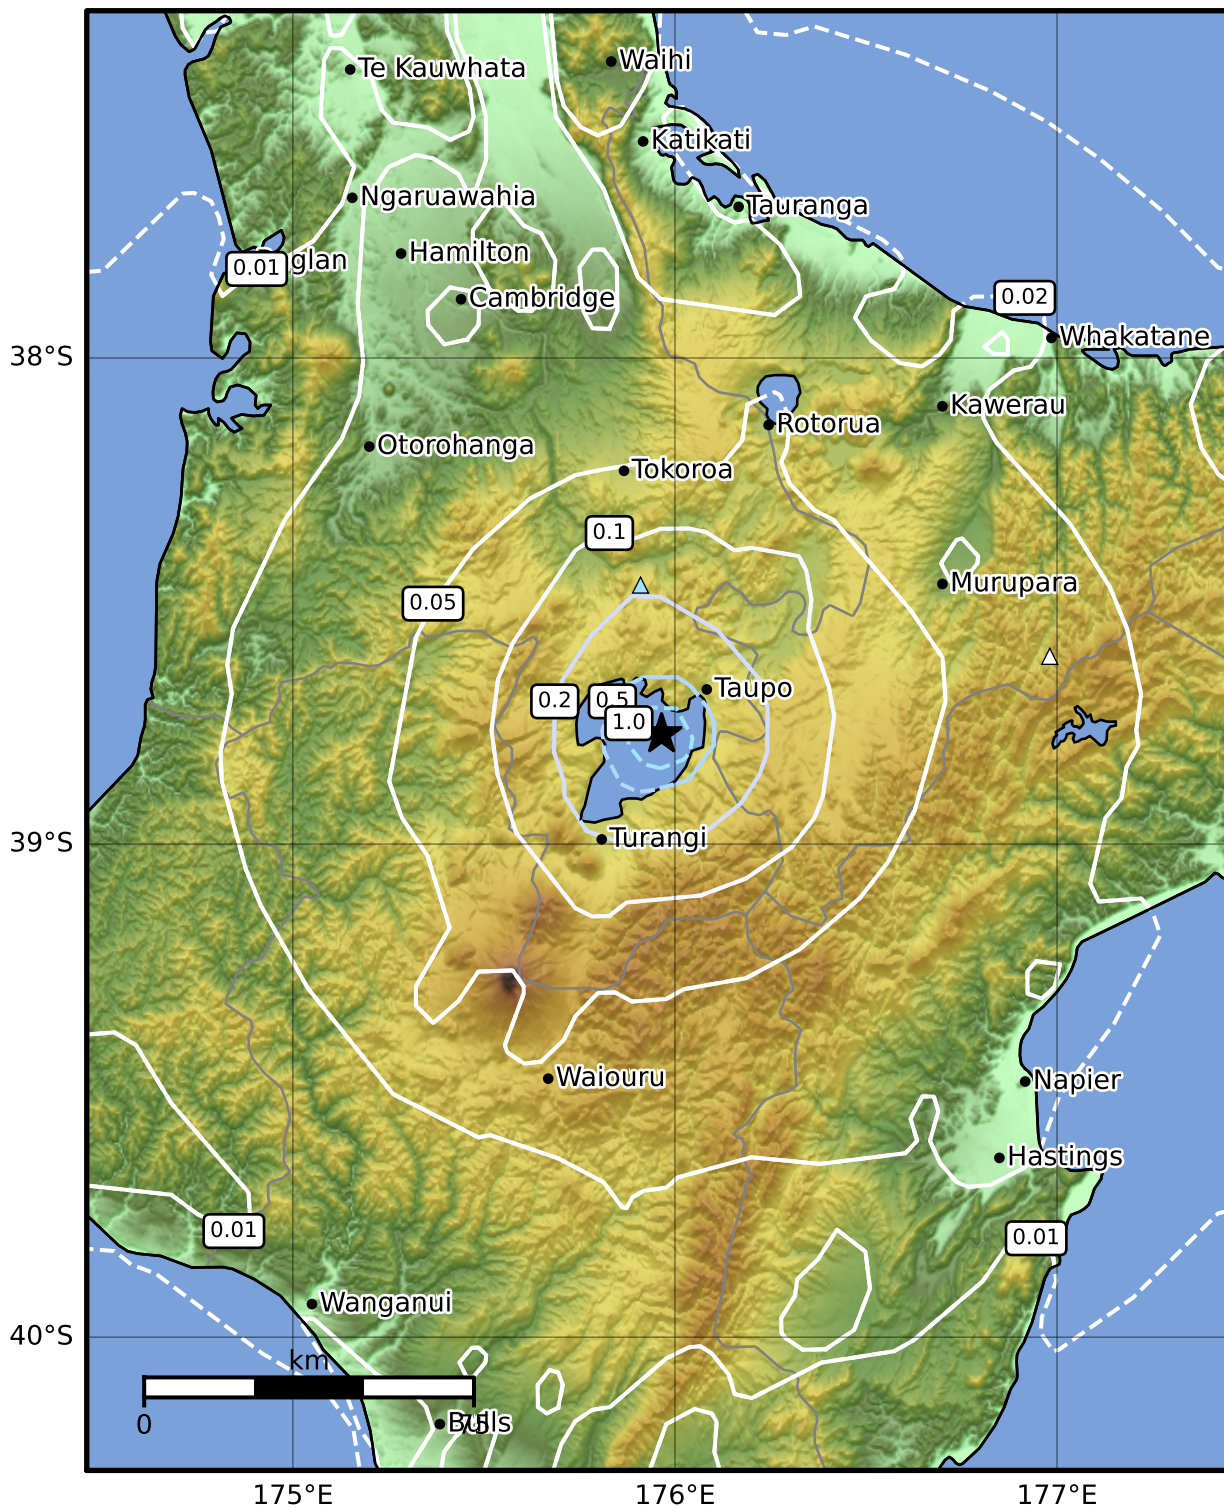

0.3 Second Peak Spectral Acceleration Map GNS Science

ShakeMap: Taupo

Nov 30, 2022 10:51:44 UTC M3.4 S38.77 E175.97 Depth: 5.0km ID:2022p901223

SA(0.3) (%g)	0.1	0.2	0.5	1	2	5	10	20	50	100	200
---------------------	------------	------------	------------	----------	----------	----------	-----------	-----------	-----------	------------	------------

Scale based on Moratalla et al.(2021) and Worden et al.(2012) Version 2: Processed 2022-11-30T18:11:46Z

△ Seismic Instrument ○ Reported Intensity ★ Epicenter