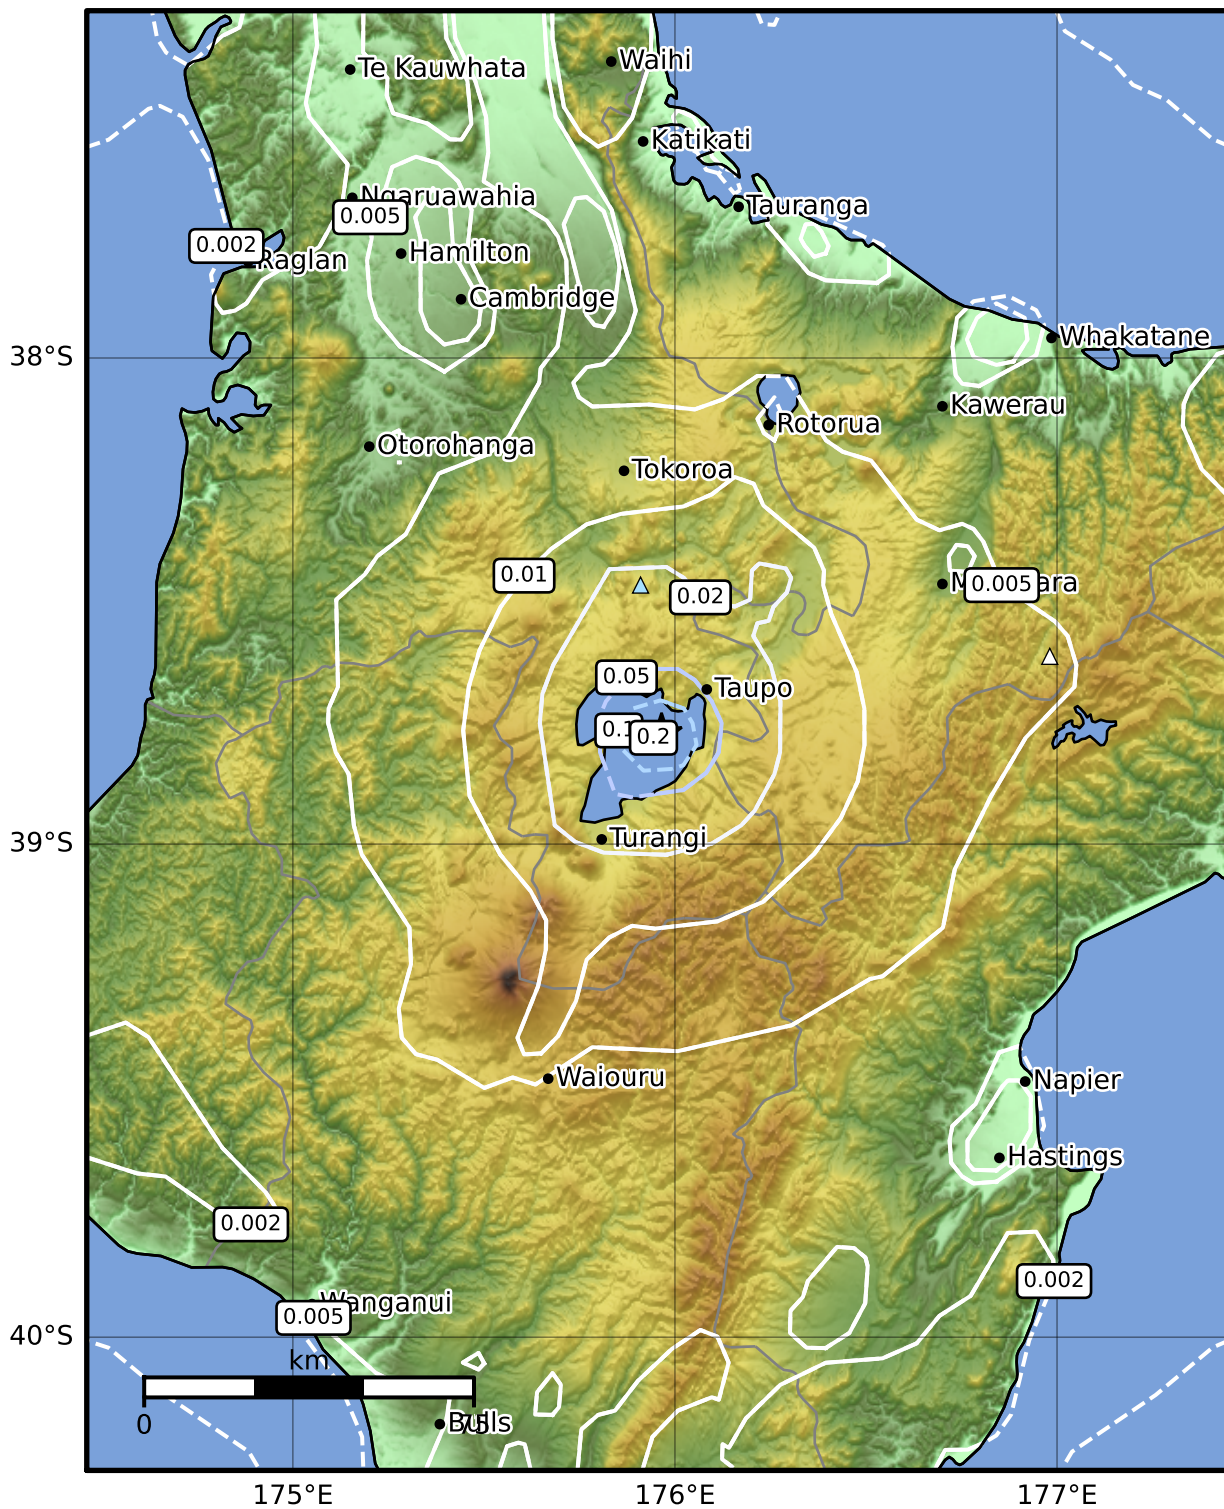

1.0 Second Peak Spectral Acceleration Map GNS Science

ShakeMap: Taupo

Nov 30, 2022 10:51:44 UTC M3.4 S38.77 E175.97 Depth: 5.0km ID:2022p901223

SA(1.0) (%g)	0.1	0.2	0.5	1	2	5	10	20	50	100	200
--------------	-----	-----	-----	---	---	---	----	----	----	-----	-----

Scale based on Moratalla et al.(2021) and Worden et al.(2012) Version 2: Processed 2022-11-30T18:11:46Z

△ Seismic Instrument ○ Reported Intensity ★ Epicenter