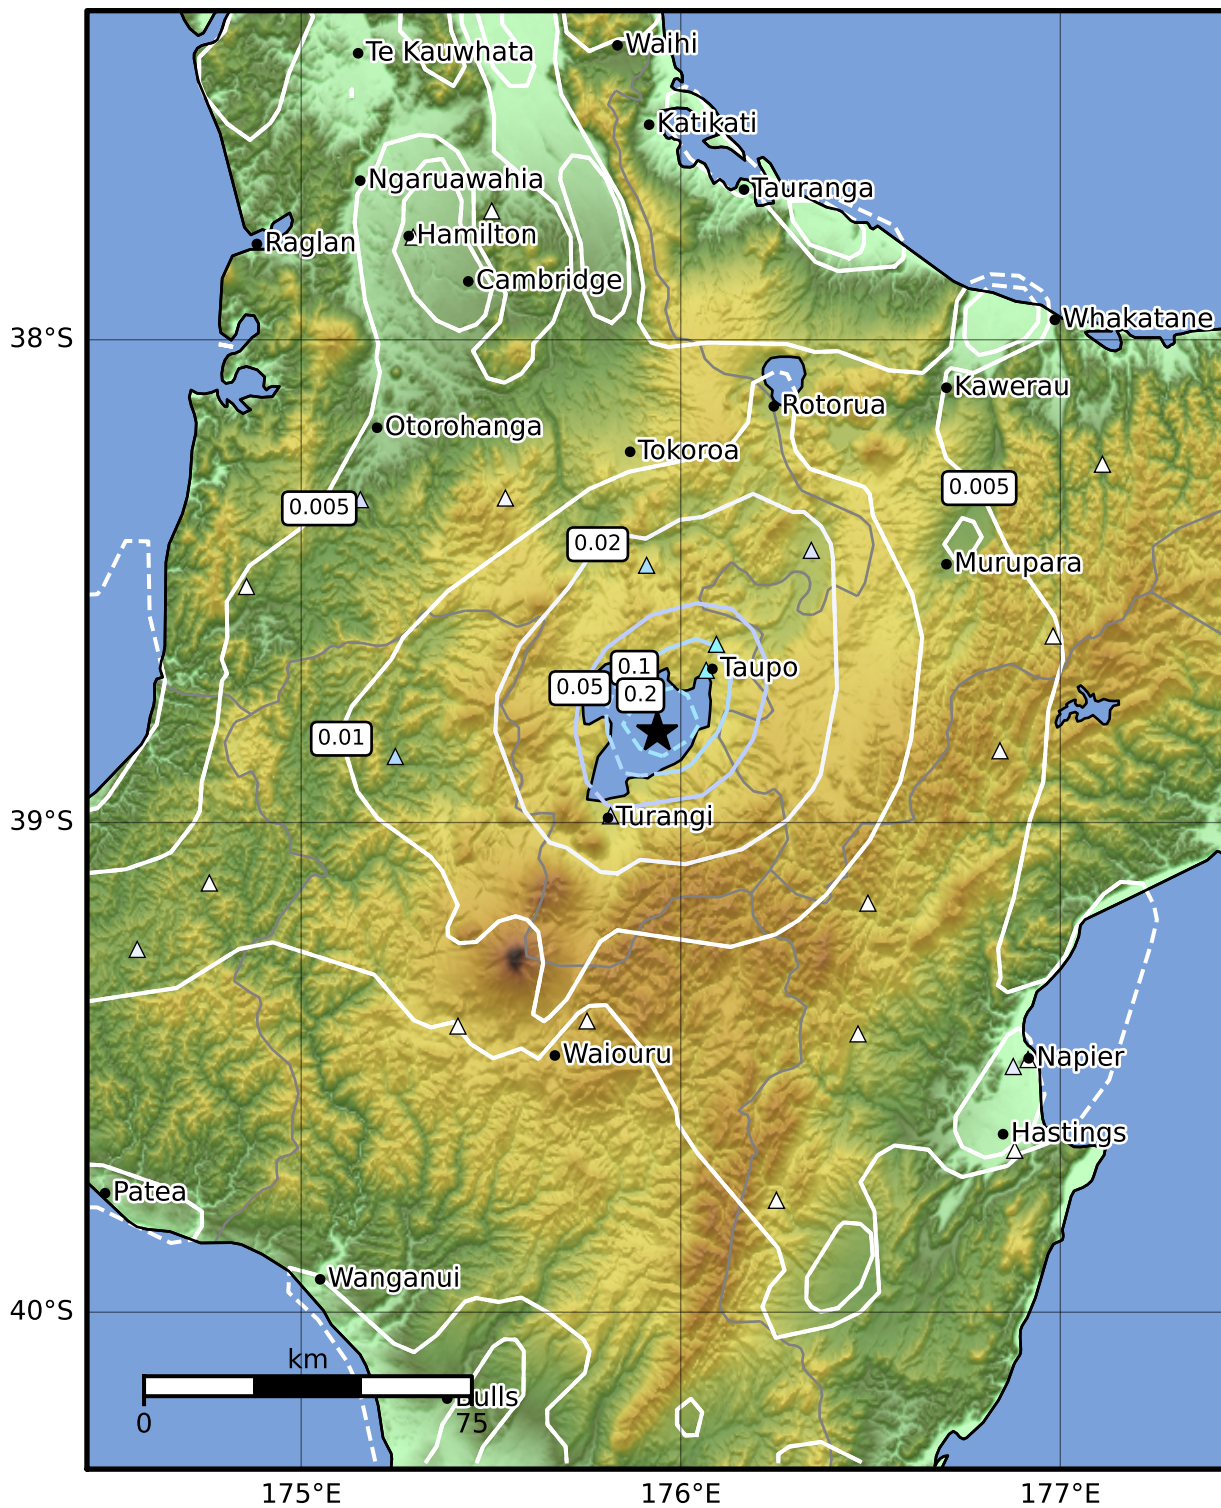

1.0 Second Peak Spectral Acceleration Map GNS Science

ShakeMap: Taupo

Nov 30, 2022 15:35:12 UTC M3.7 S38.81 E175.94 Depth: 5.0km ID:2022p901755

SA(1.0) (%g)	0.1	0.2	0.5	1	2	5	10	20	50	100	200
--------------	-----	-----	-----	---	---	---	----	----	----	-----	-----

Scale based on Moratalla et al.(2021) and Worden et al.(2012) Version 5: Processed 2022-12-08T22:47:58Z

△ Seismic Instrument ○ Reported Intensity ★ Epicenter