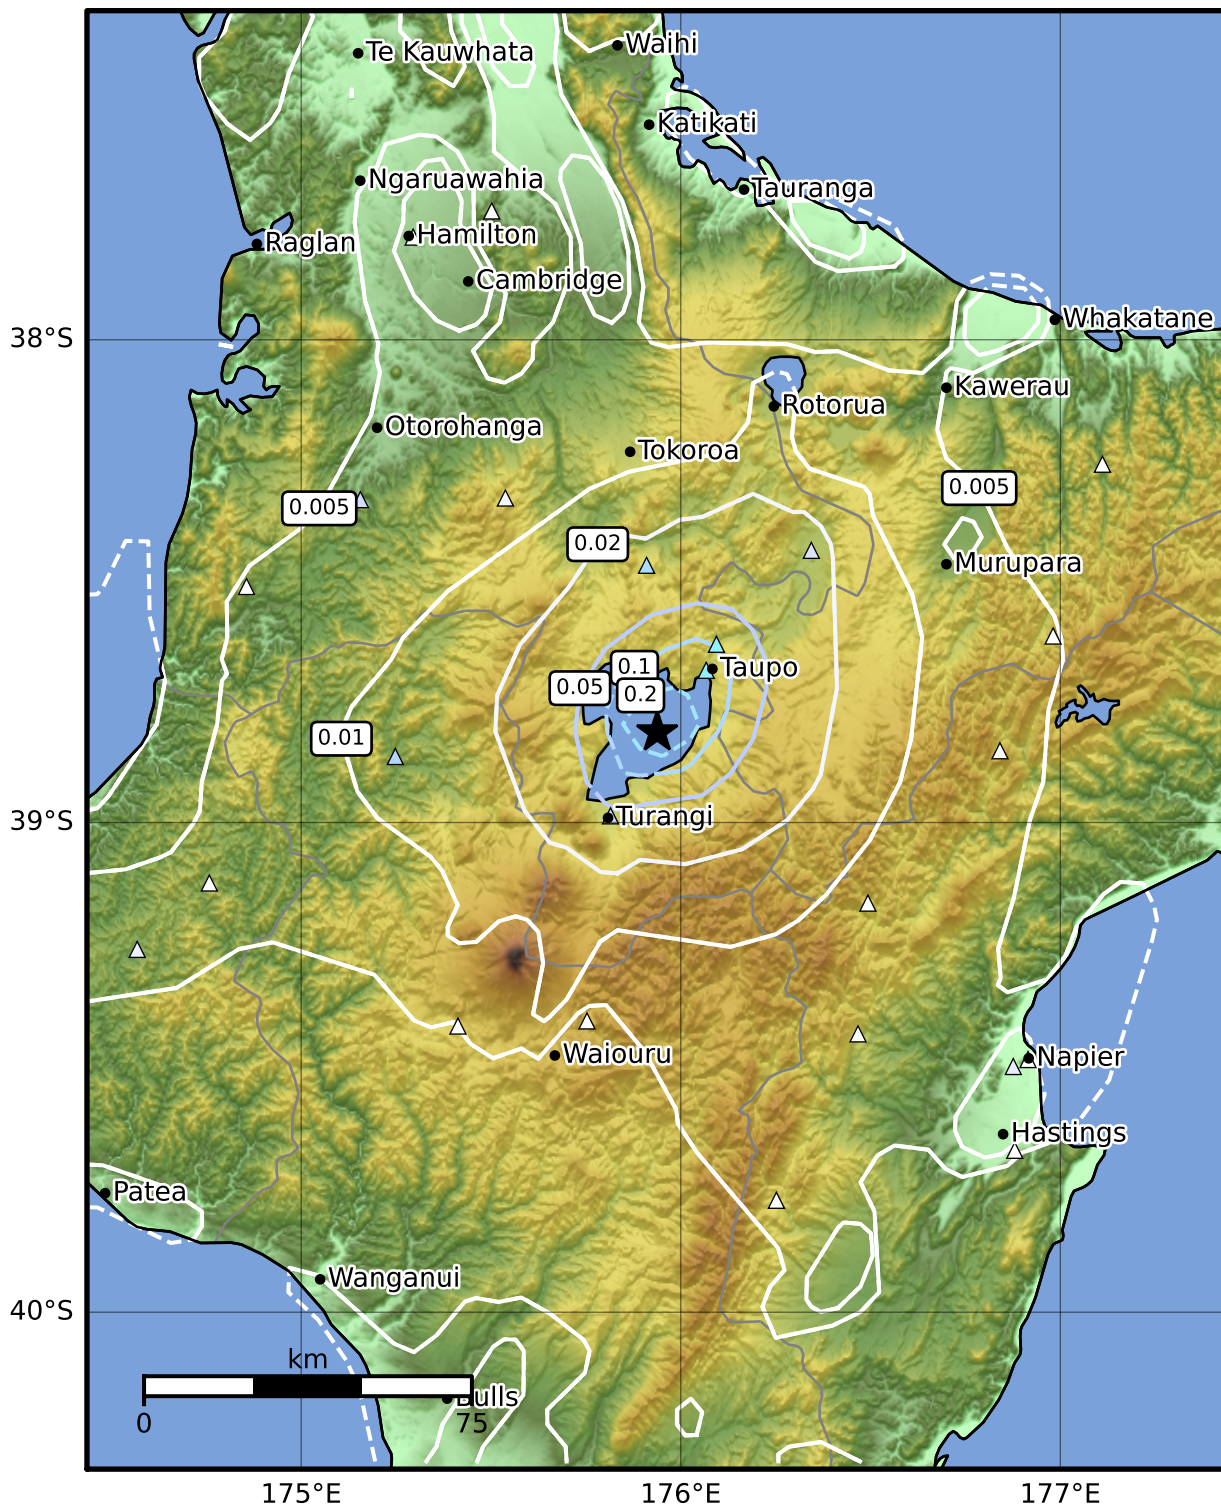

1.0 Second Peak Spectral Acceleration Map GNS Science

ShakeMap: Taupo

Nov 30, 2022 15:35:12 UTC M3.7 S38.81 E175.94 Depth: 5.0km ID:2022p901755

SA(1.0) (%g)	0.1	0.2	0.5	1	2	5	10	20	50	100	200
--------------	-----	-----	-----	---	---	---	----	----	----	-----	-----

Scale based on Moratalla et al.(2021) and Worden et al.(2012) Version 6: Processed 2022-12-08T22:53:42Z

△ Seismic Instrument ○ Reported Intensity ★ Epicenter