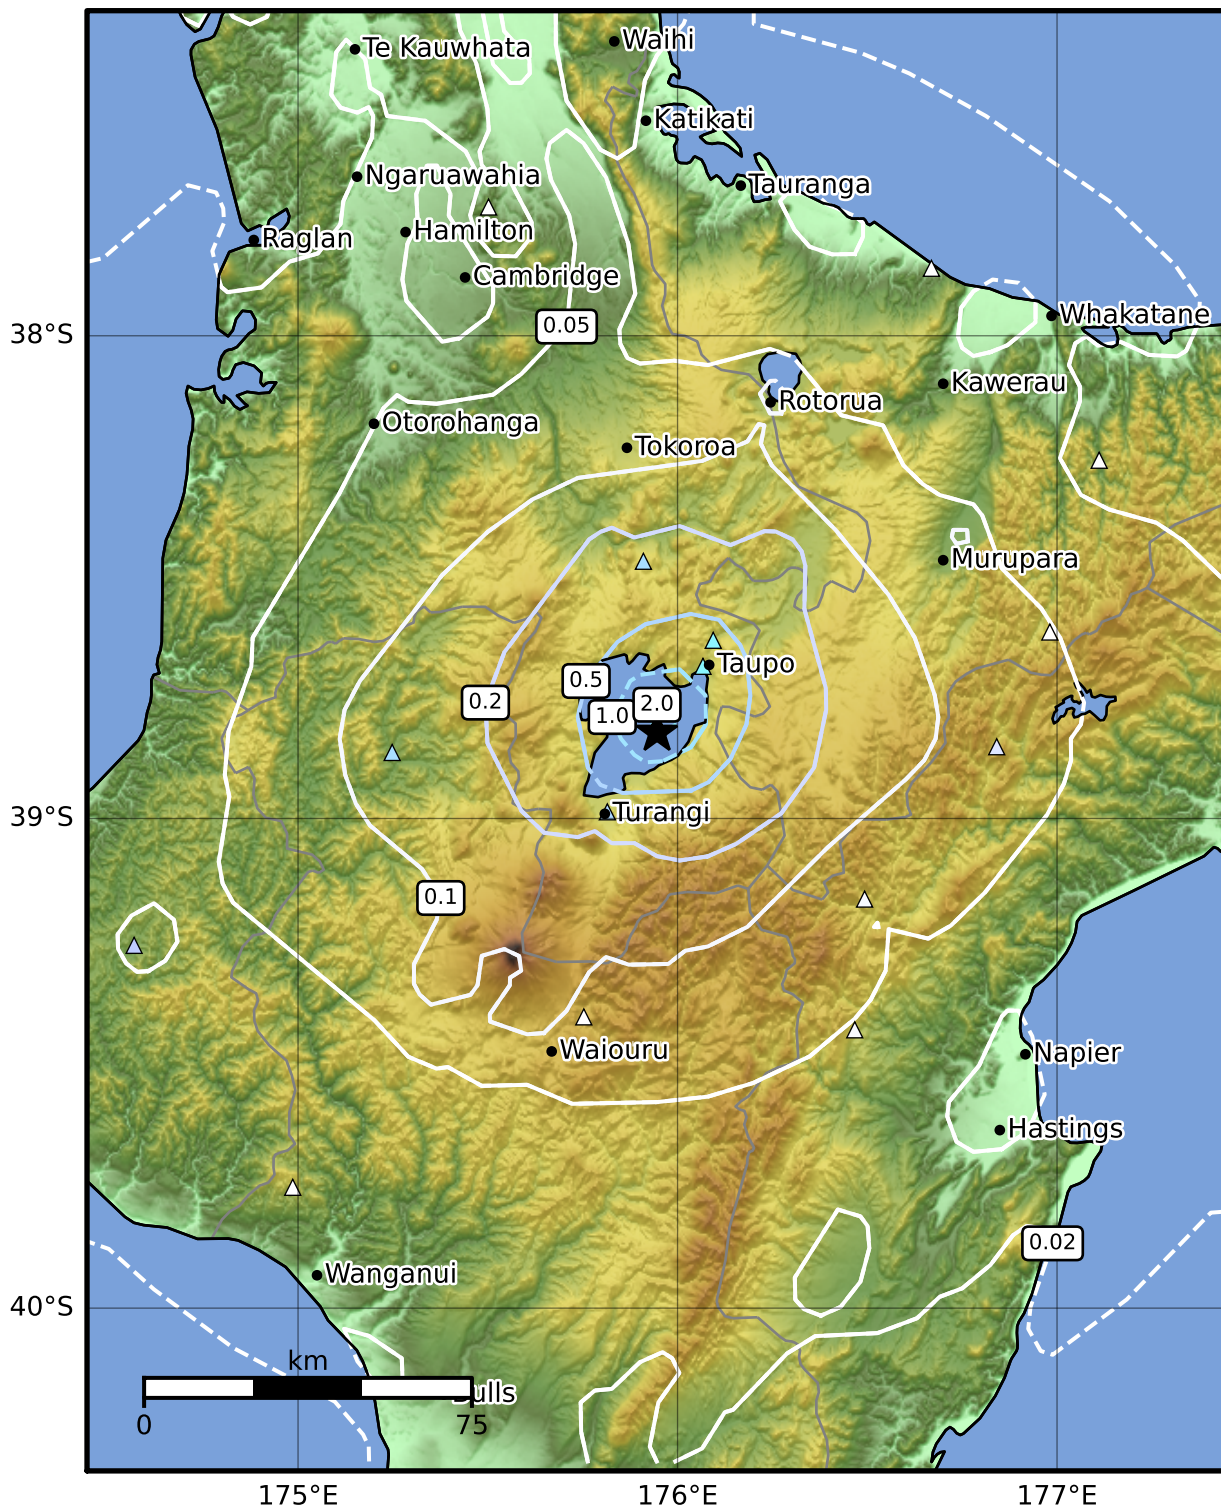

0.3 Second Peak Spectral Acceleration Map GNS Science

ShakeMap: Taupo

Dec 01, 2022 00:53:00 UTC M3.9 S38.82 E175.95 Depth: 9.7km ID:2022p902801

<b>SA(0.3) (%g)</b>	<b>0.1</b>	<b>0.2</b>	<b>0.5</b>	<b>1</b>	<b>2</b>	<b>5</b>	<b>10</b>	<b>20</b>	<b>50</b>	<b>100</b>	<b>200</b>
---------------------	------------	------------	------------	----------	----------	----------	-----------	-----------	-----------	------------	------------

Scale based on Moratalla et al.(2021) and Worden et al.(2012) Version 7: Processed 2022-12-01T02:53:48Z

△ Seismic Instrument ○ Reported Intensity ★ Epicenter