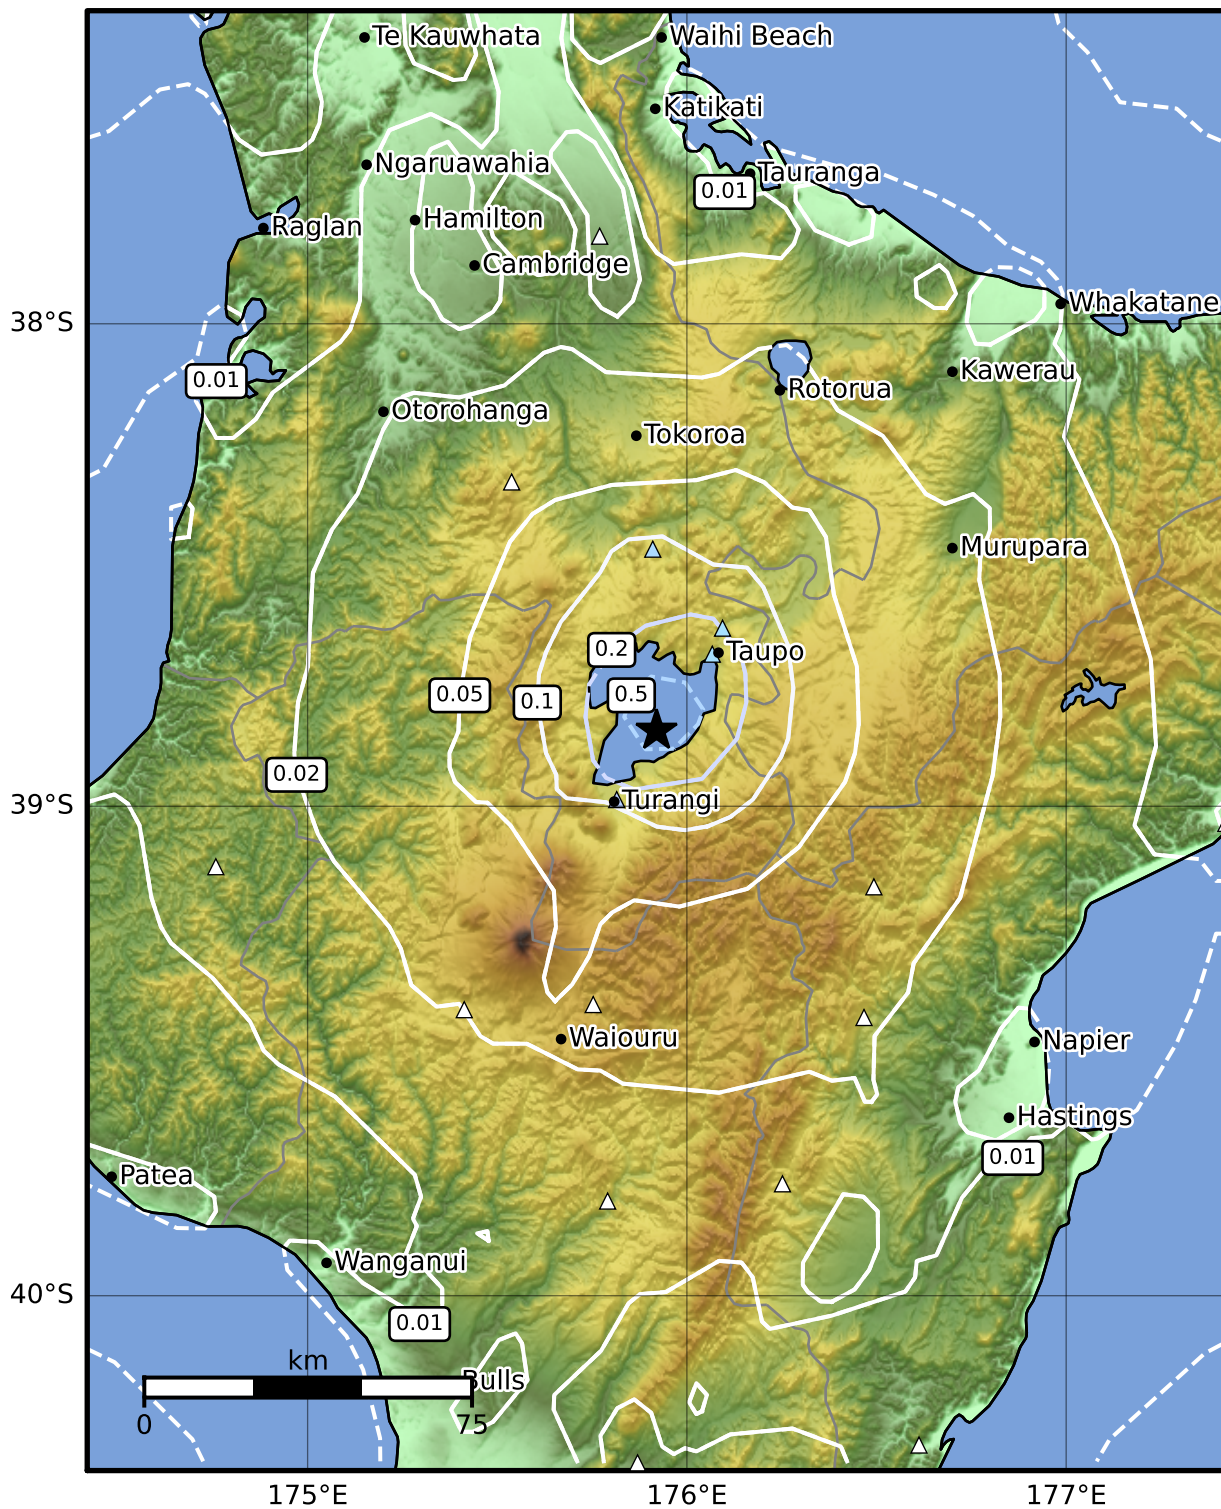

0.3 Second Peak Spectral Acceleration Map GNS Science

ShakeMap: Taupo

Dec 01, 2022 05:56:31 UTC M3.4 S38.84 E175.92 Depth: 6.6km ID:2022p903371

SA(0.3) (%g)	0.1	0.2	0.5	1	2	5	10	20	50	100	200
---------------------	------------	------------	------------	----------	----------	----------	-----------	-----------	-----------	------------	------------

Scale based on Moratalla et al.(2021) and Worden et al.(2012) Version 8: Processed 2022-12-01T08:57:16Z

△ Seismic Instrument ○ Reported Intensity ★ Epicenter