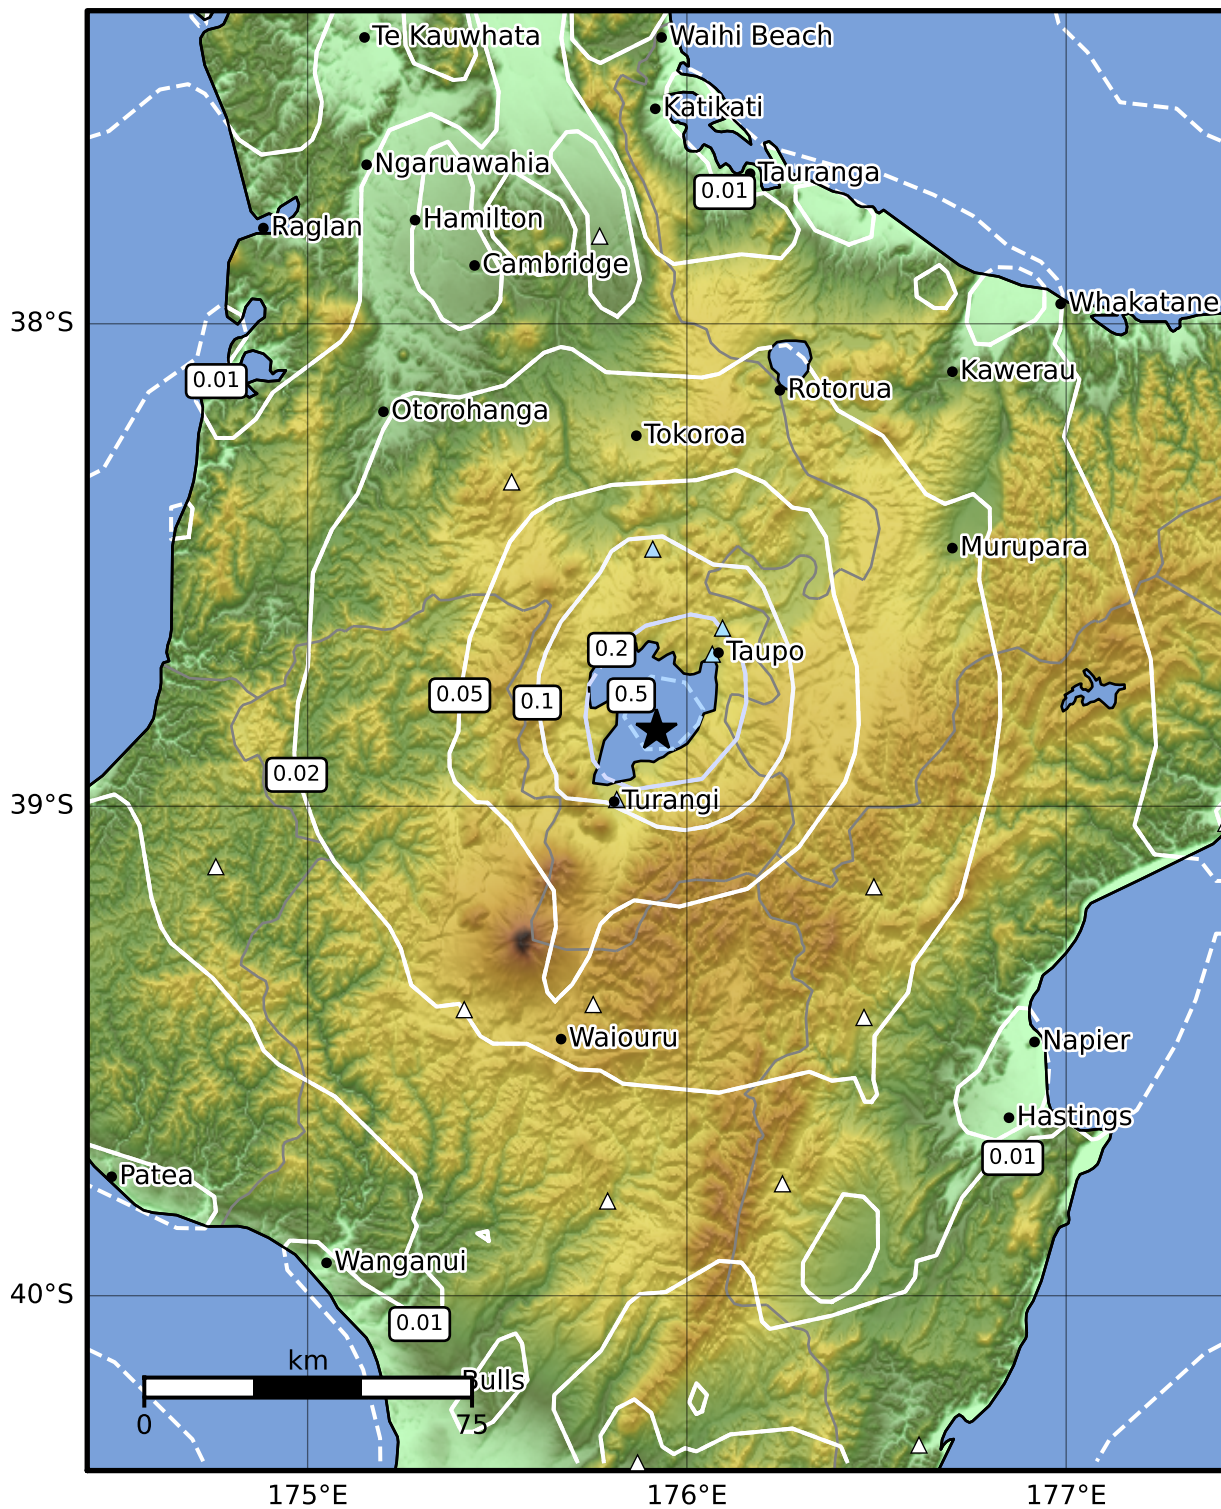

0.3 Second Peak Spectral Acceleration Map GNS Science

ShakeMap: Taupo

Dec 01, 2022 05:56:31 UTC M3.4 S38.84 E175.92 Depth: 6.6km ID:2022p903371

<b>SA(0.3) (%g)</b>	<b>0.1</b>	<b>0.2</b>	<b>0.5</b>	<b>1</b>	<b>2</b>	<b>5</b>	<b>10</b>	<b>20</b>	<b>50</b>	<b>100</b>	<b>200</b>
---------------------	------------	------------	------------	----------	----------	----------	-----------	-----------	-----------	------------	------------

Scale based on Moratalla et al.(2021) and Worden et al.(2012) Version 9: Processed 2022-12-01T11:57:16Z

△ Seismic Instrument ○ Reported Intensity ★ Epicenter