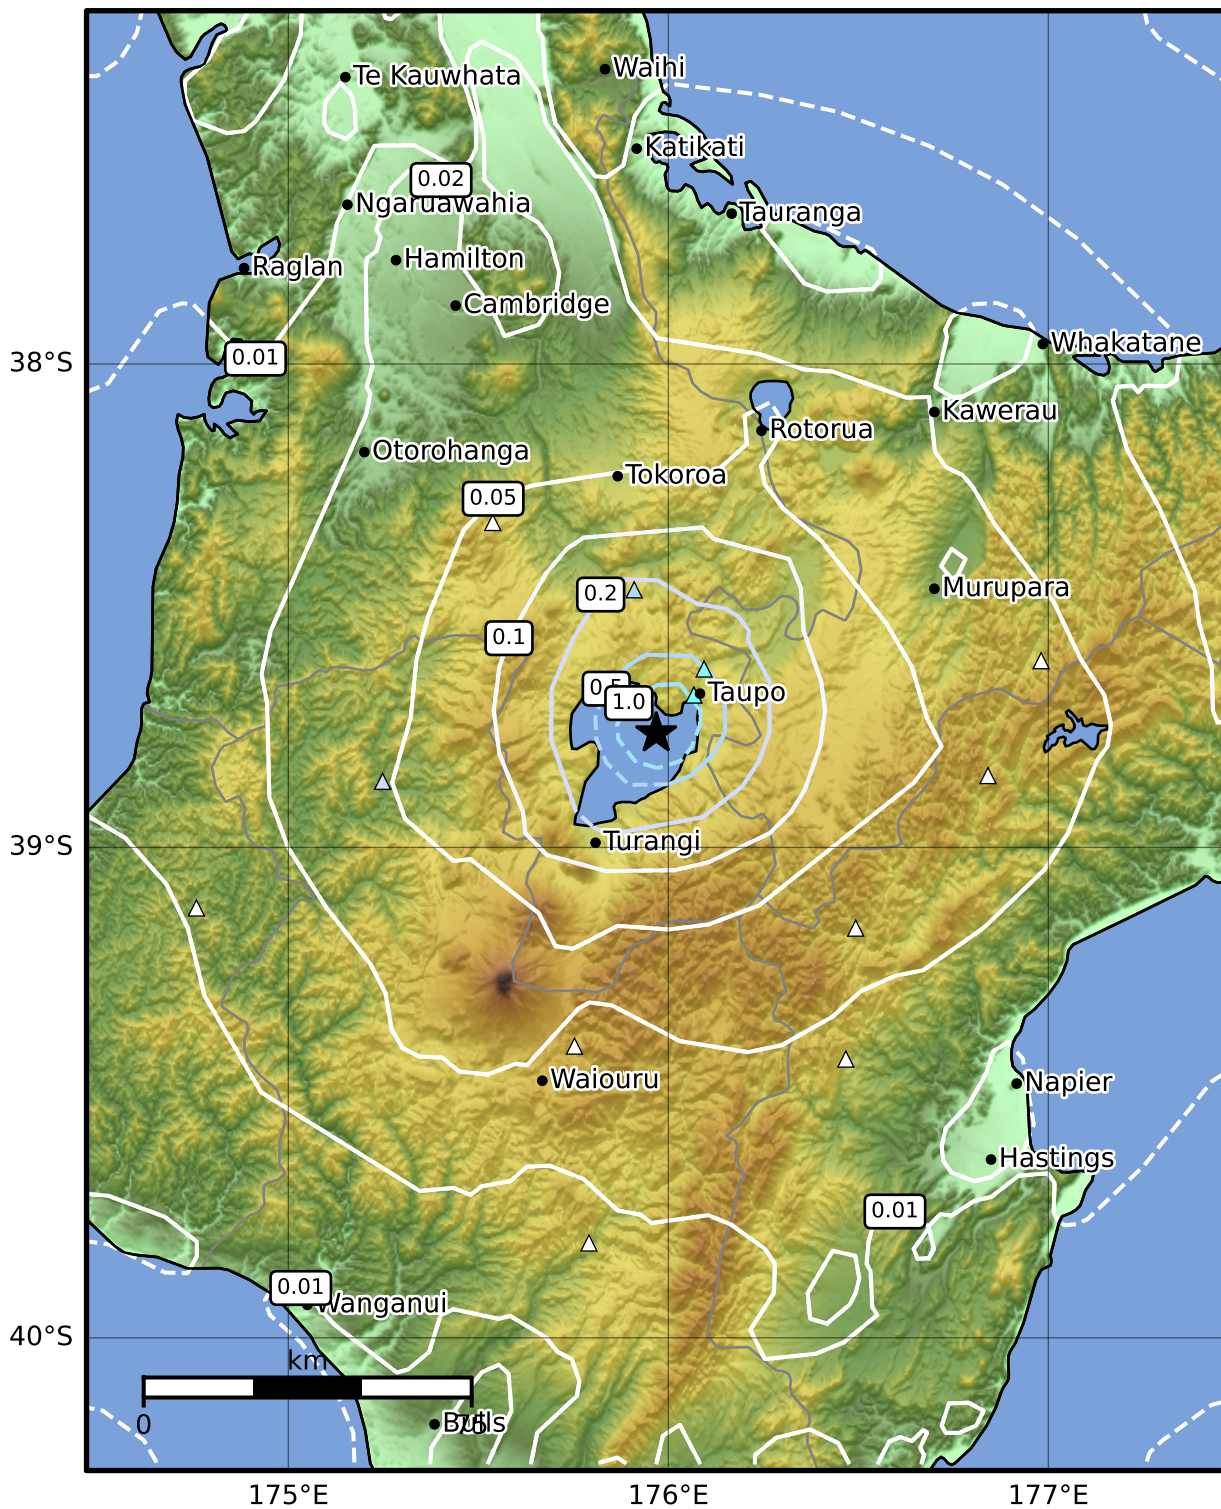

0.3 Second Peak Spectral Acceleration Map GNS Science

ShakeMap: Taupo

Dec 01, 2022 08:35:28 UTC M3.4 S38.77 E175.97 Depth: 6.8km ID:2022p903670

SA(0.3) (%g)	0.1	0.2	0.5	1	2	5	10	20	50	100	200
---------------------	------------	------------	------------	----------	----------	----------	-----------	-----------	-----------	------------	------------

Scale based on Moratalla et al.(2021) and Worden et al.(2012) Version 3: Processed 2022-12-01T08:50:07Z

△ Seismic Instrument ○ Reported Intensity ★ Epicenter