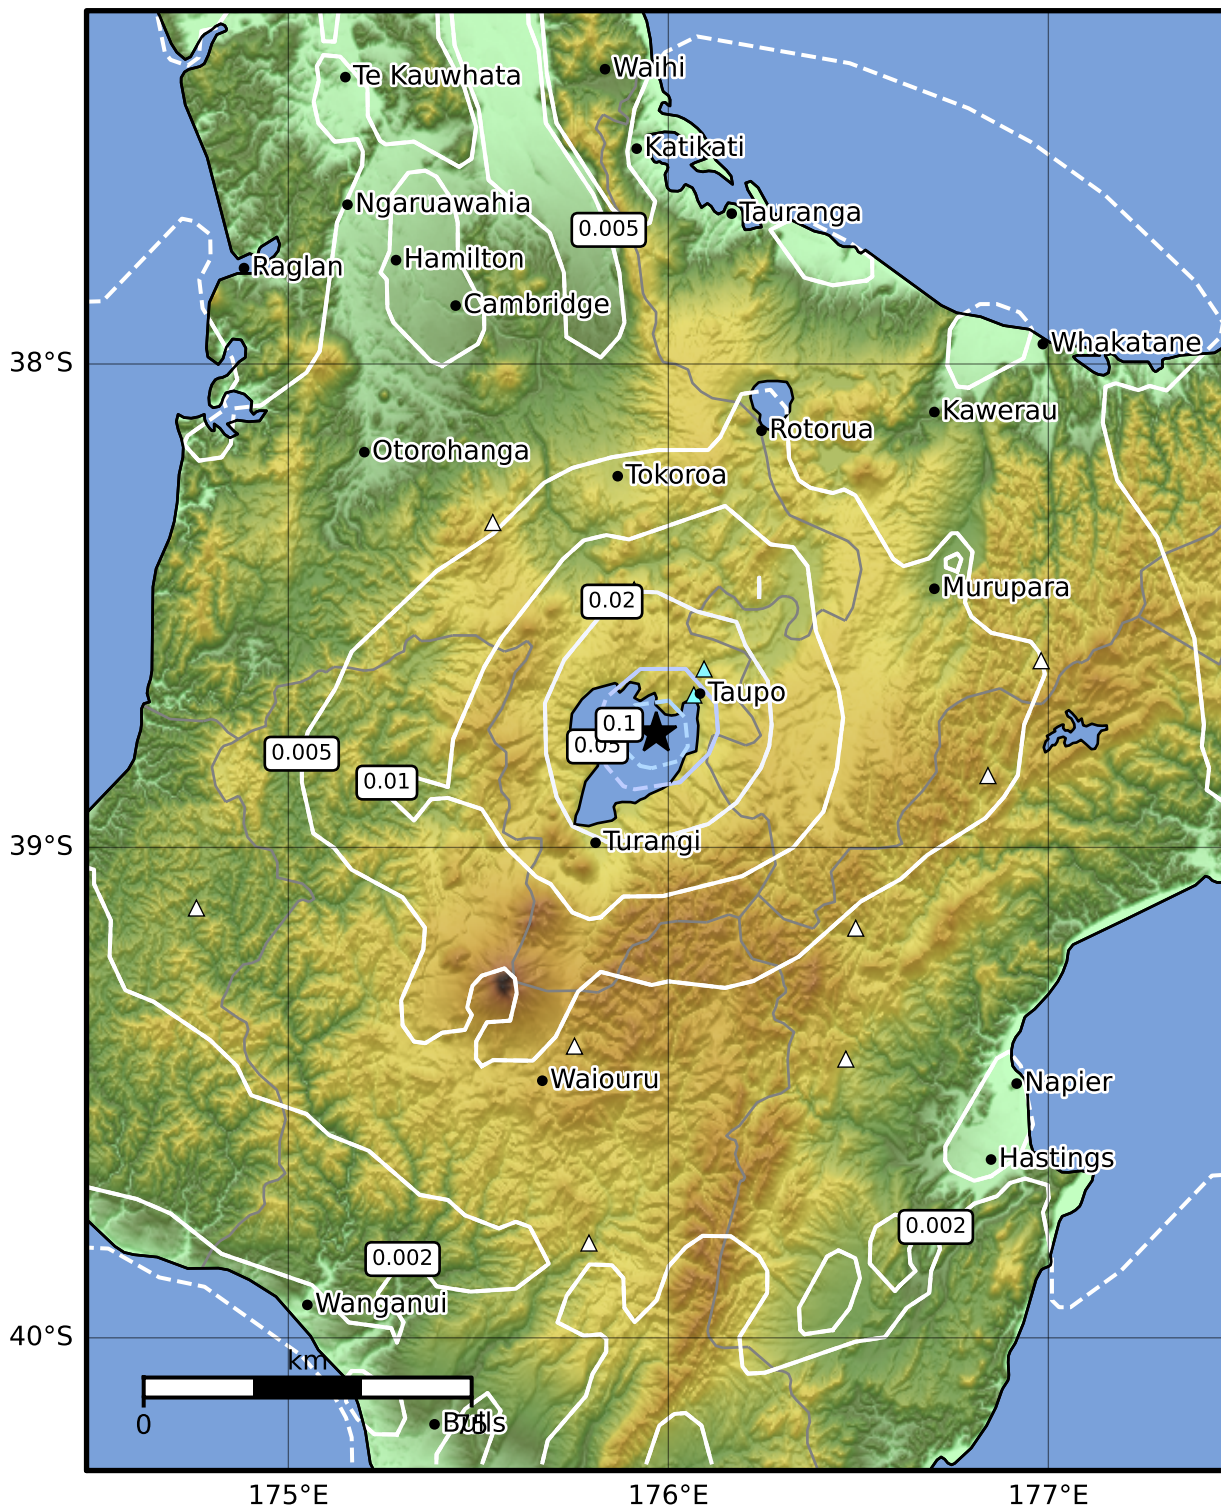

1.0 Second Peak Spectral Acceleration Map GNS Science

ShakeMap: Taupo

Dec 01, 2022 08:35:28 UTC M3.4 S38.77 E175.97 Depth: 6.8km ID:2022p903670

SA(1.0) (%g)	0.1	0.2	0.5	1	2	5	10	20	50	100	200
--------------	-----	-----	-----	---	---	---	----	----	----	-----	-----

Scale based on Moratalla et al.(2021) and Worden et al.(2012) Version 8: Processed 2022-12-01T11:36:15Z

△ Seismic Instrument ○ Reported Intensity ★ Epicenter