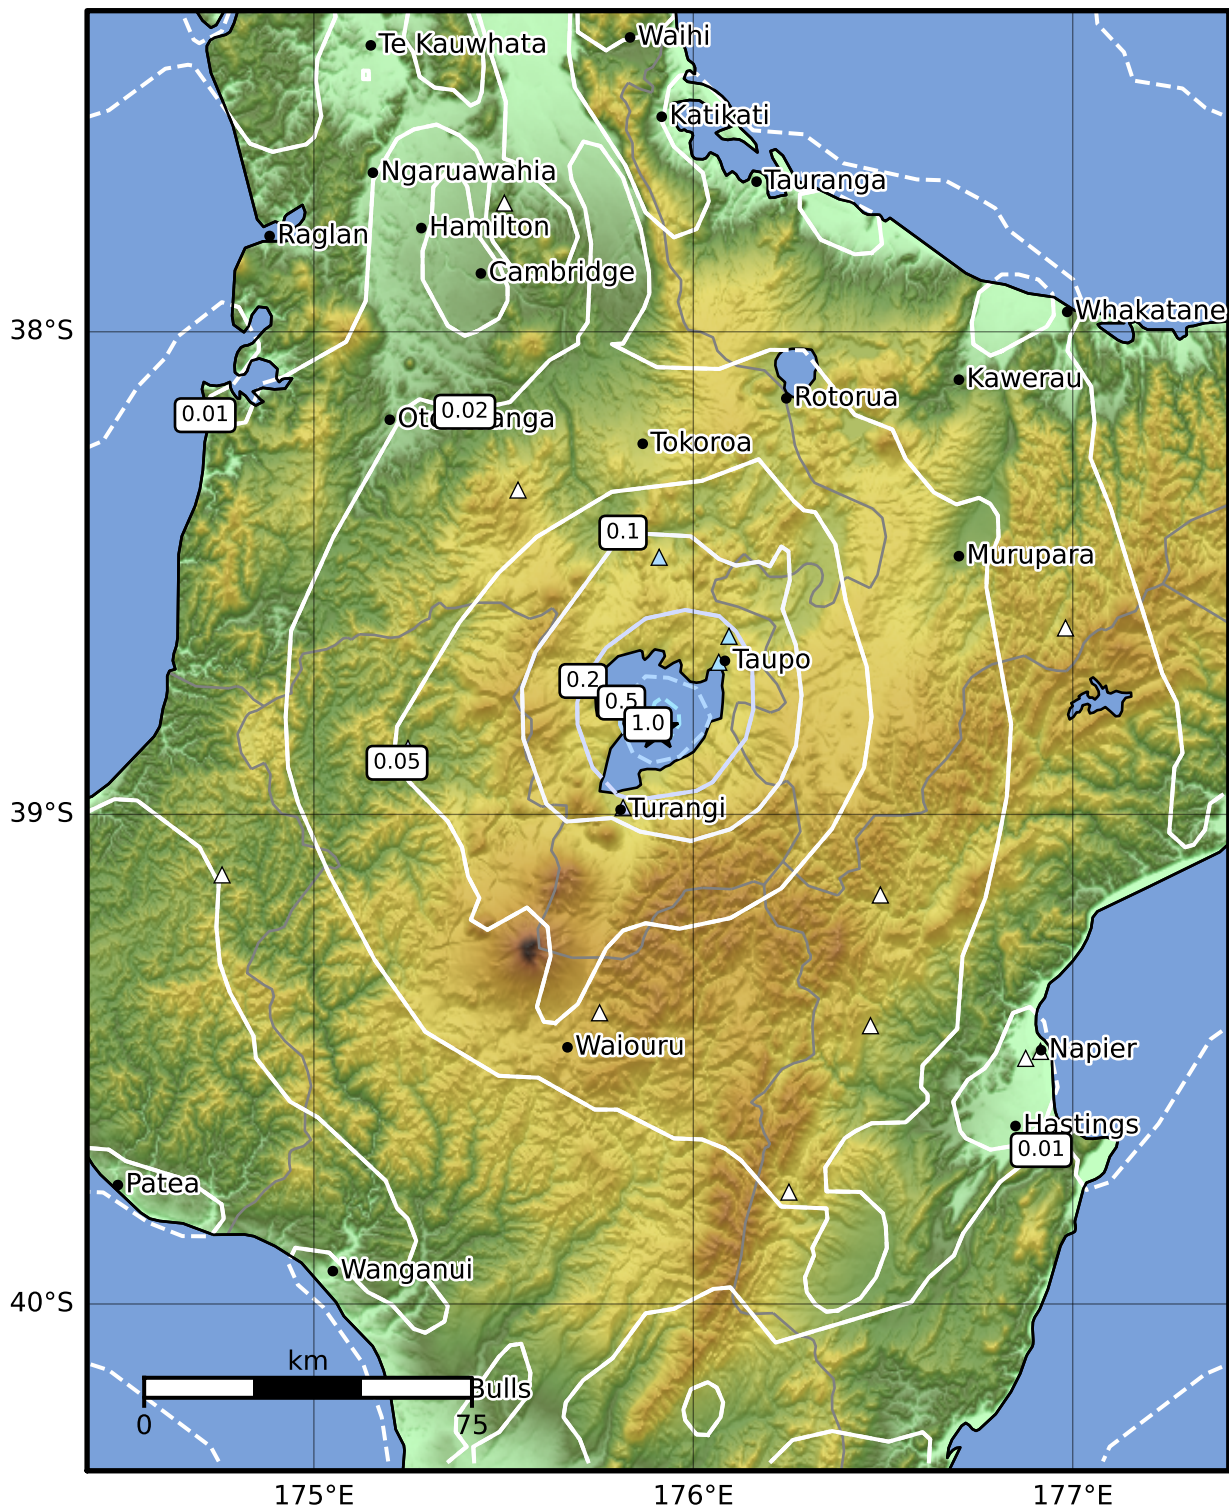

0.3 Second Peak Spectral Acceleration Map GNS Science

ShakeMap: Taupo

Dec 02, 2022 12:46:43 UTC M3.3 S38.83 E175.91 Depth: 5.0km ID:2022p906843

SA(0.3) (%g)	0.1	0.2	0.5	1	2	5	10	20	50	100	200
---------------------	------------	------------	------------	----------	----------	----------	-----------	-----------	-----------	------------	------------

Scale based on Moratalla et al.(2021) and Worden et al.(2012) Version 9: Processed 2022-12-02T18:47:31Z

△ Seismic Instrument ○ Reported Intensity ★ Epicenter