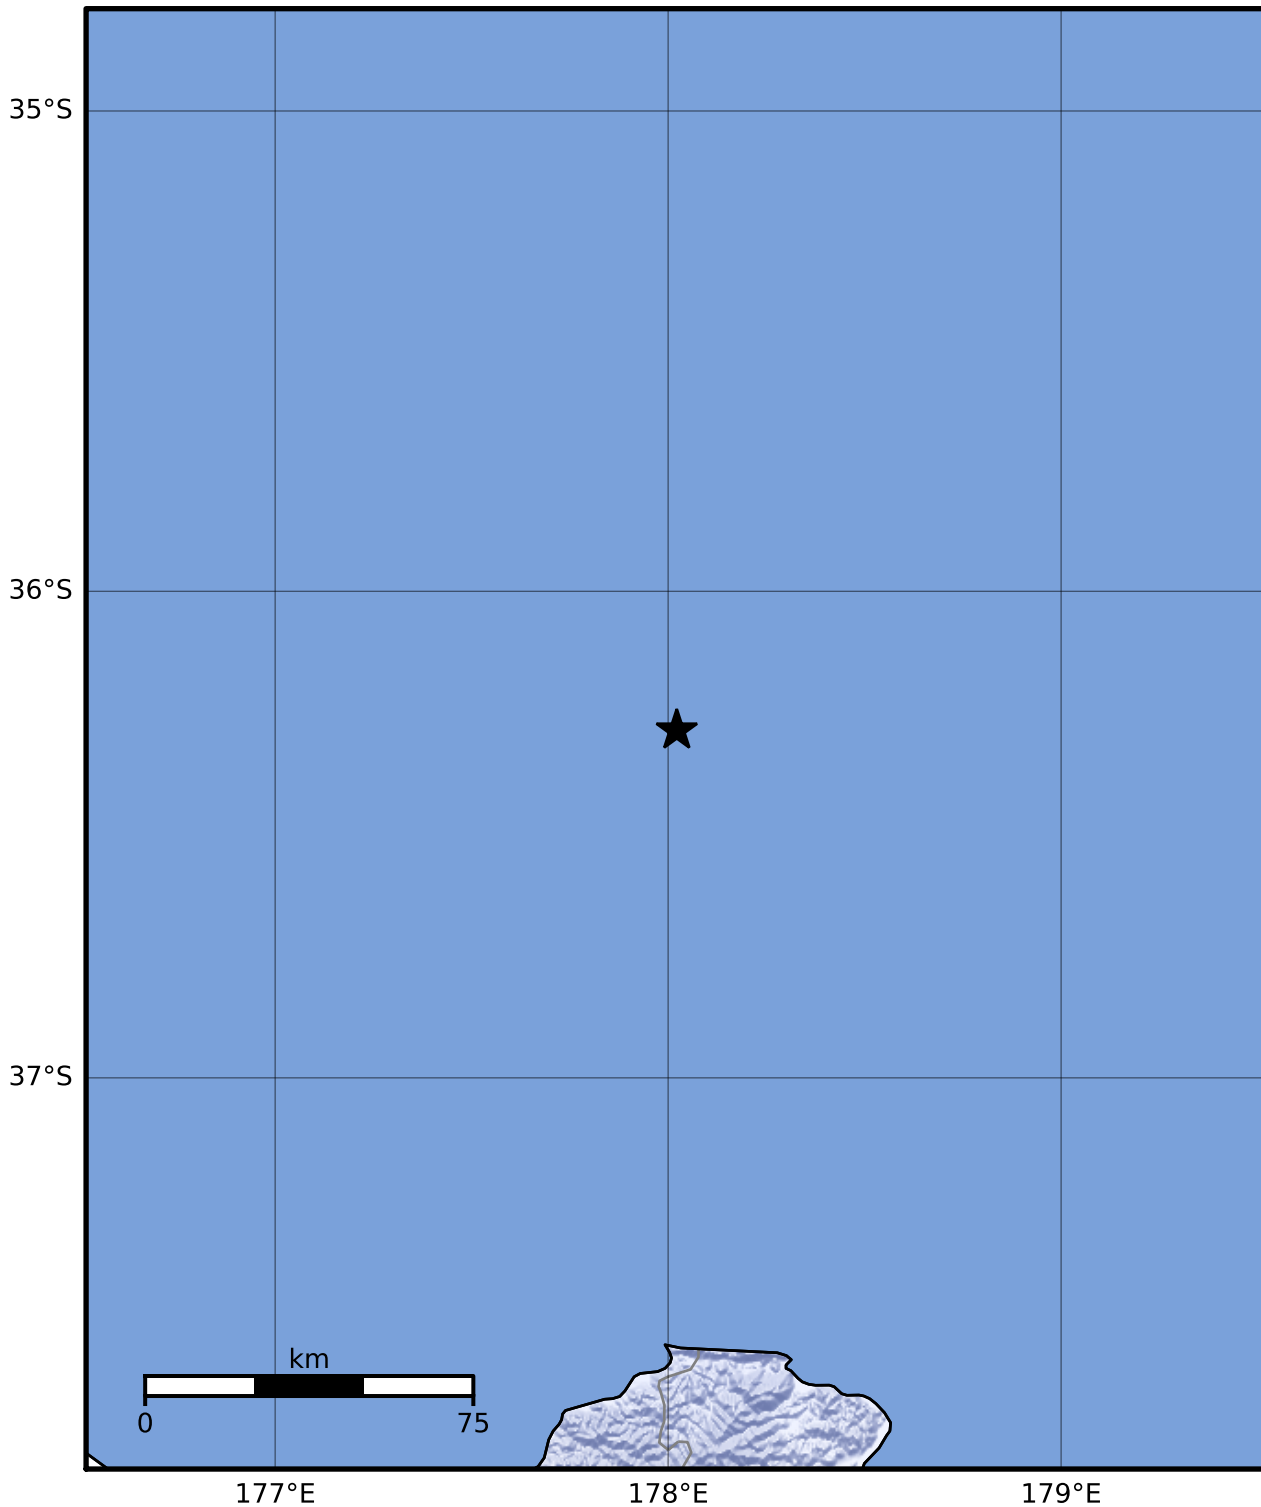

Macroseismic Intensity Map GNS Science

ShakeMap: Raukumara Plain

Dec 11, 2022 20:02:53 UTC M3.6 S36.29 E178.02 Depth: 153.4km ID:2022p931987

SHAKING	Not felt	Weak	Light	Moderate	Strong	Very strong	Severe	Violent	Extreme
DAMAGE	None	None	None	Very light	Light	Moderate	Moderate/heavy	Heavy	Very heavy
PGA(%g)	<0.0464	0.29	1.63	5.16	12.5	22.4	40.2	72.2	>129
PGV(cm/s)	<0.0215	0.125	1.04	4.31	14.5	26.4	48.3	88.4	>162
INTENSITY	I	II-III	IV	V	VI	VII	VIII	IX	X+

Scale based on Moratalla et al.(2021) and Worden et al.(2012) Version 6: Processed 2022-12-12T02:03:37Z

△ Seismic Instrument ○ Reported Intensity

★ Epicenter