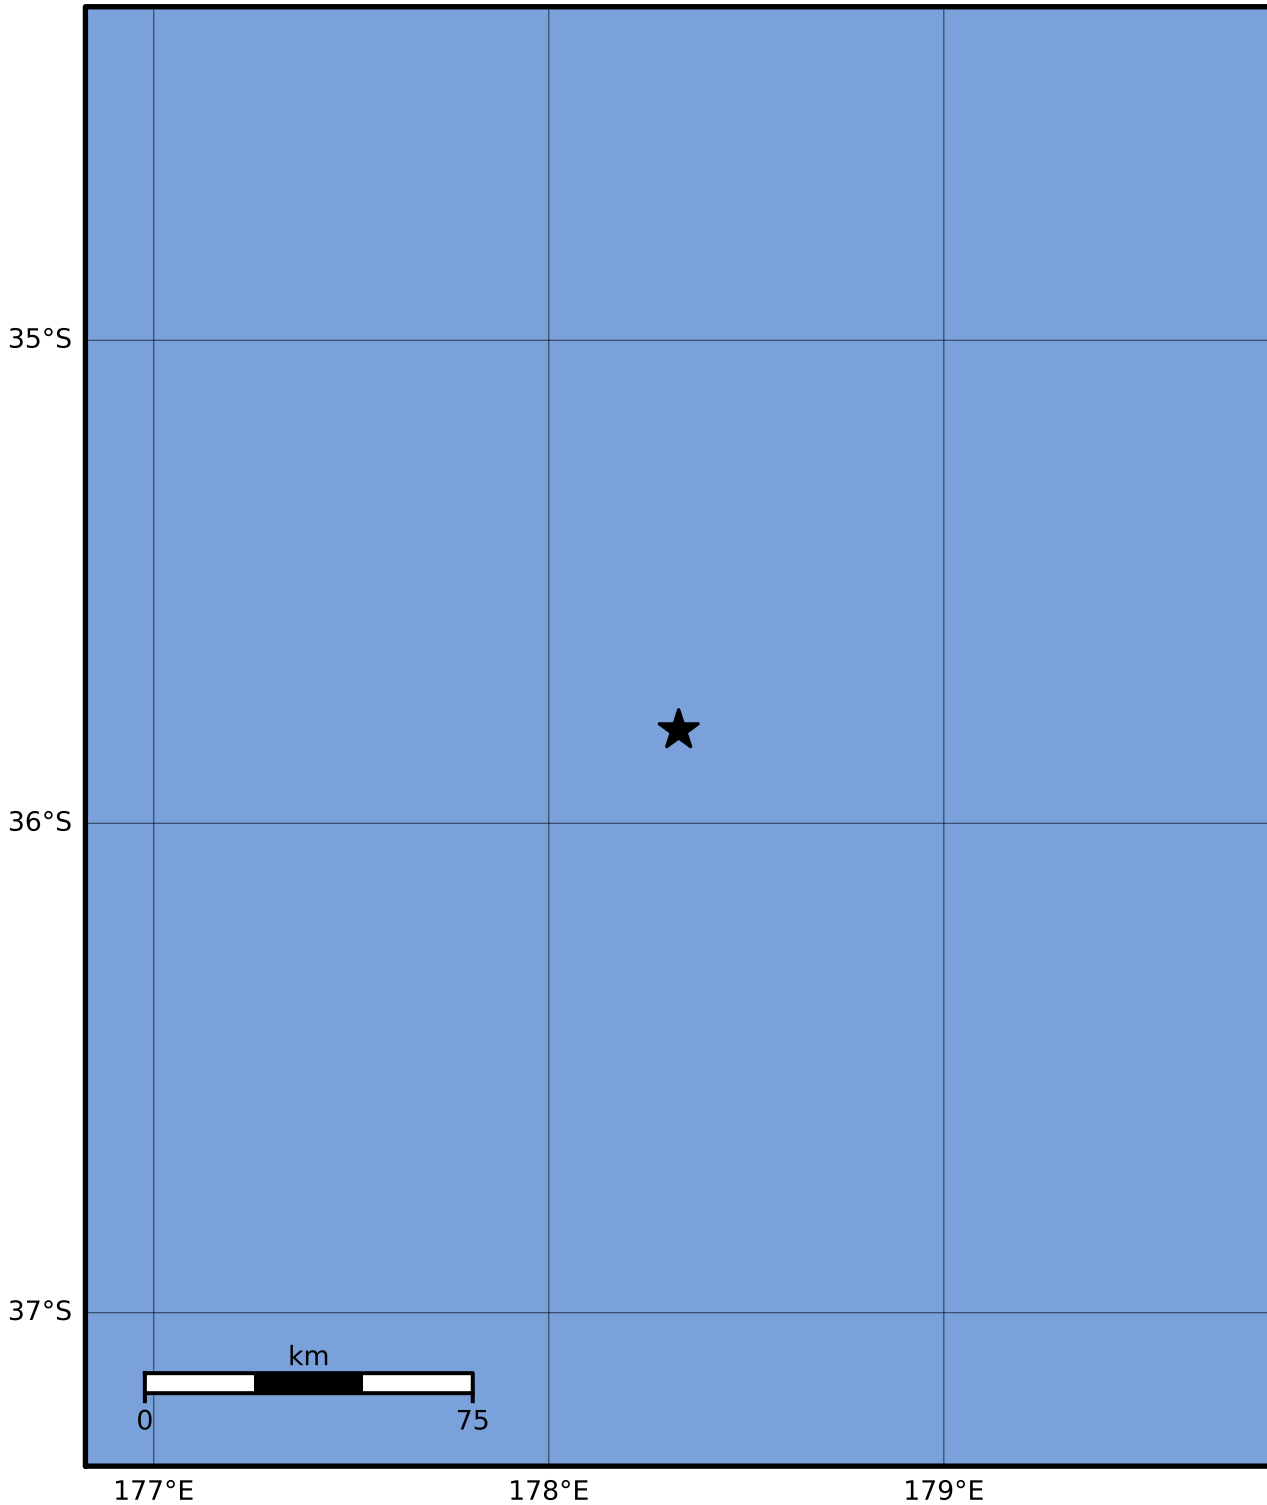

Macroseismic Intensity Map GNS Science

ShakeMap: Raukumara Plain

Dec 13, 2022 08:11:03 UTC M3.8 S35.81 E178.33 Depth: 179.4km ID:2022p936056

SHAKING	Not felt	Weak	Light	Moderate	Strong	Very strong	Severe	Violent	Extreme
DAMAGE	None	None	None	Very light	Light	Moderate	Moderate/heavy	Heavy	Very heavy
PGA(%g)	<0.0464	0.29	1.63	5.16	12.5	22.4	40.2	72.2	>129
PGV(cm/s)	<0.0215	0.125	1.04	4.31	14.5	26.4	48.3	88.4	>162
INTENSITY	I	II-III	IV	V	VI	VII	VIII	IX	X+

Scale based on Moratalla et al.(2021) and Worden et al.(2012) Version 3: Processed 2022-12-13T08:41:10Z

△ Seismic Instrument ○ Reported Intensity

★ Epicenter