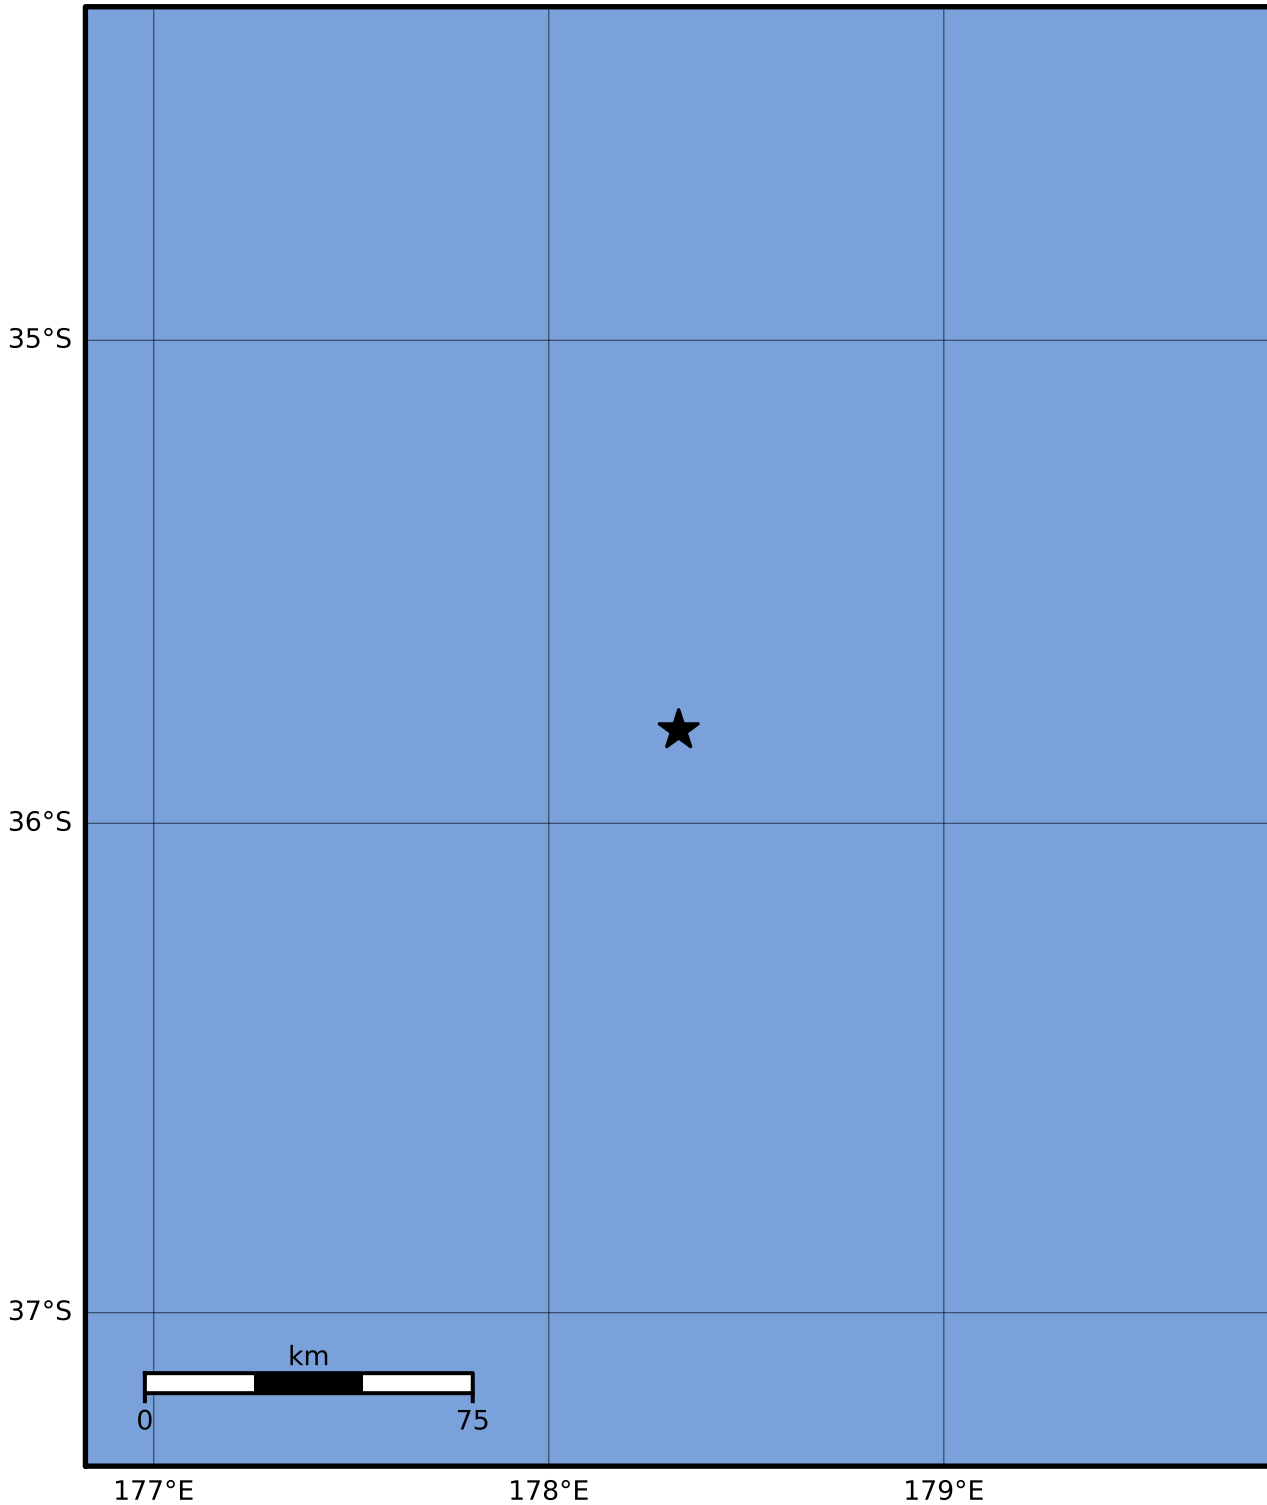

Macroseismic Intensity Map GNS Science

ShakeMap: Raukumara Plain

Dec 13, 2022 08:11:03 UTC M3.8 S35.81 E178.33 Depth: 179.4km ID:2022p936056

SHAKING	Not felt	Weak	Light	Moderate	Strong	Very strong	Severe	Violent	Extreme
DAMAGE	None	None	None	Very light	Light	Moderate	Moderate/heavy	Heavy	Very heavy
PGA(%g)	<0.0464	0.29	1.63	5.16	12.5	22.4	40.2	72.2	>129
PGV(cm/s)	<0.0215	0.125	1.04	4.31	14.5	26.4	48.3	88.4	>162
INTENSITY	I	II-III	IV	V	VI	VII	VIII	IX	X+

Scale based on Moratalla et al.(2021) and Worden et al.(2012) Version 4: Processed 2022-12-13T08:46:28Z

△ Seismic Instrument ○ Reported Intensity

★ Epicenter