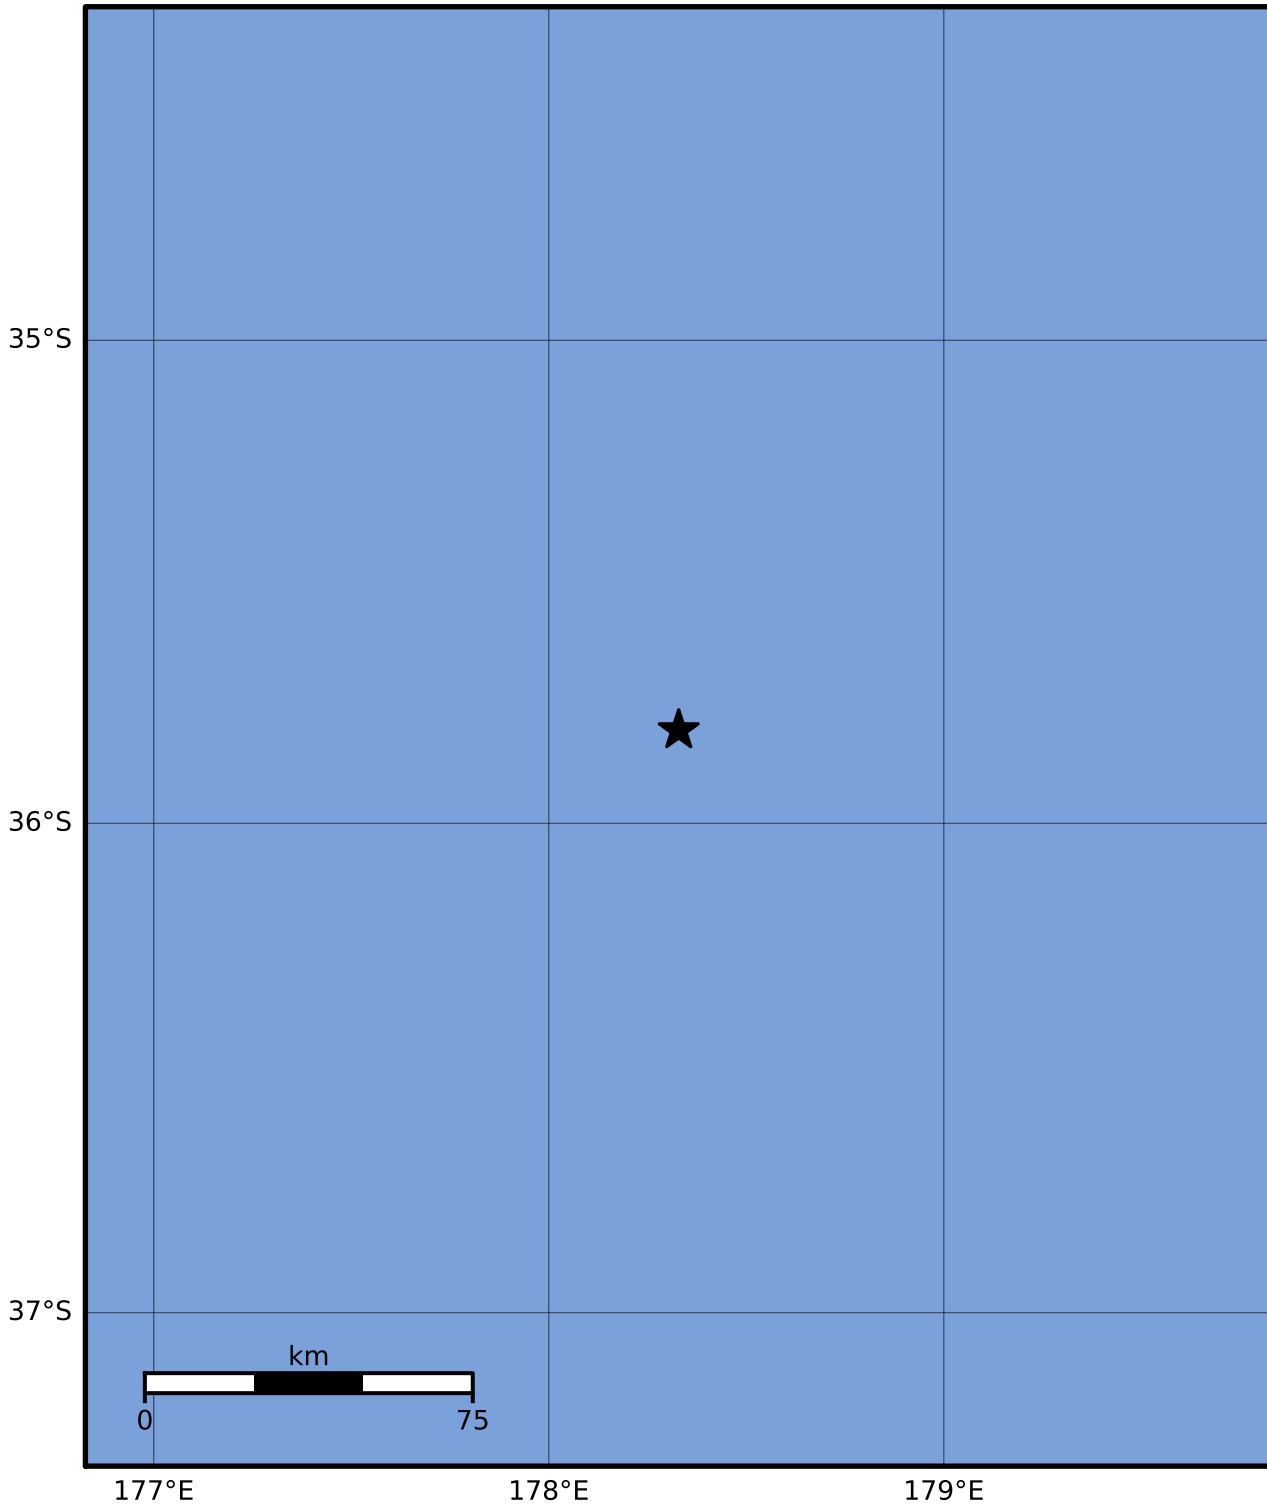

Macroseismic Intensity Map GNS Science

ShakeMap: Raukumara Plain

Dec 13, 2022 08:11:03 UTC M3.8 S35.81 E178.33 Depth: 179.4km ID:2022p936056

SHAKING	Not felt	Weak	Light	Moderate	Strong	Very strong	Severe	Violent	Extreme
DAMAGE	None	None	None	Very light	Light	Moderate	Moderate/heavy	Heavy	Very heavy
PGA(%g)	<0.0464	0.29	1.63	5.16	12.5	22.4	40.2	72.2	>129
PGV(cm/s)	<0.0215	0.125	1.04	4.31	14.5	26.4	48.3	88.4	>162
INTENSITY	I	II-III	IV	V	VI	VII	VIII	IX	X+

Scale based on Moratalla et al.(2021) and Worden et al.(2012) Version 6: Processed 2022-12-13T10:11:50Z

△ Seismic Instrument ○ Reported Intensity

★ Epicenter