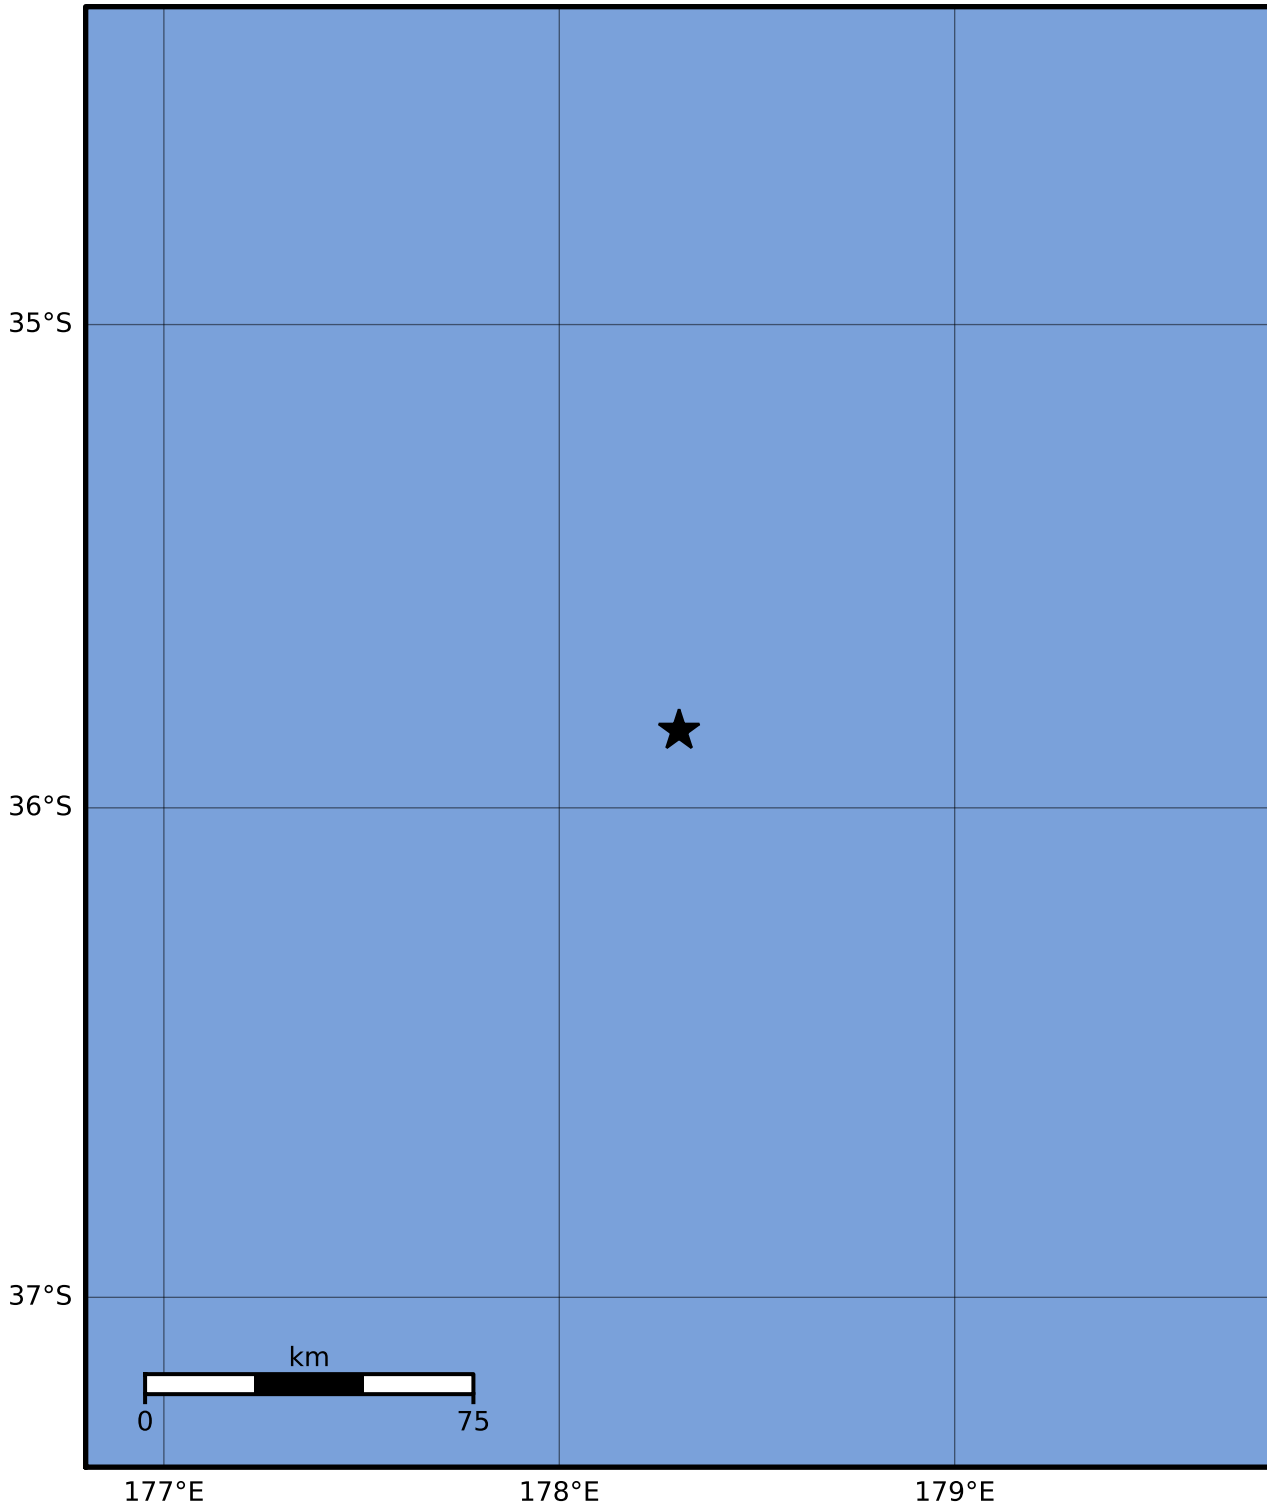

Macroseismic Intensity Map GNS Science

ShakeMap: Raukumara Plain

Dec 13, 2022 08:11:03 UTC M3.8 S35.84 E178.30 Depth: 182.3km ID:2022p936056

SHAKING	Not felt	Weak	Light	Moderate	Strong	Very strong	Severe	Violent	Extreme
DAMAGE	None	None	None	Very light	Light	Moderate	Moderate/heavy	Heavy	Very heavy
PGA(%g)	<0.0464	0.29	1.63	5.16	12.5	22.4	40.2	72.2	>129
PGV(cm/s)	<0.0215	0.125	1.04	4.31	14.5	26.4	48.3	88.4	>162
INTENSITY	I	II-III	IV	V	VI	VII	VIII	IX	X+

Scale based on Moratalla et al.(2021) and Worden et al.(2012) Version 10: Processed 2023-01-08T22:47:46Z

△ Seismic Instrument ○ Reported Intensity

★ Epicenter