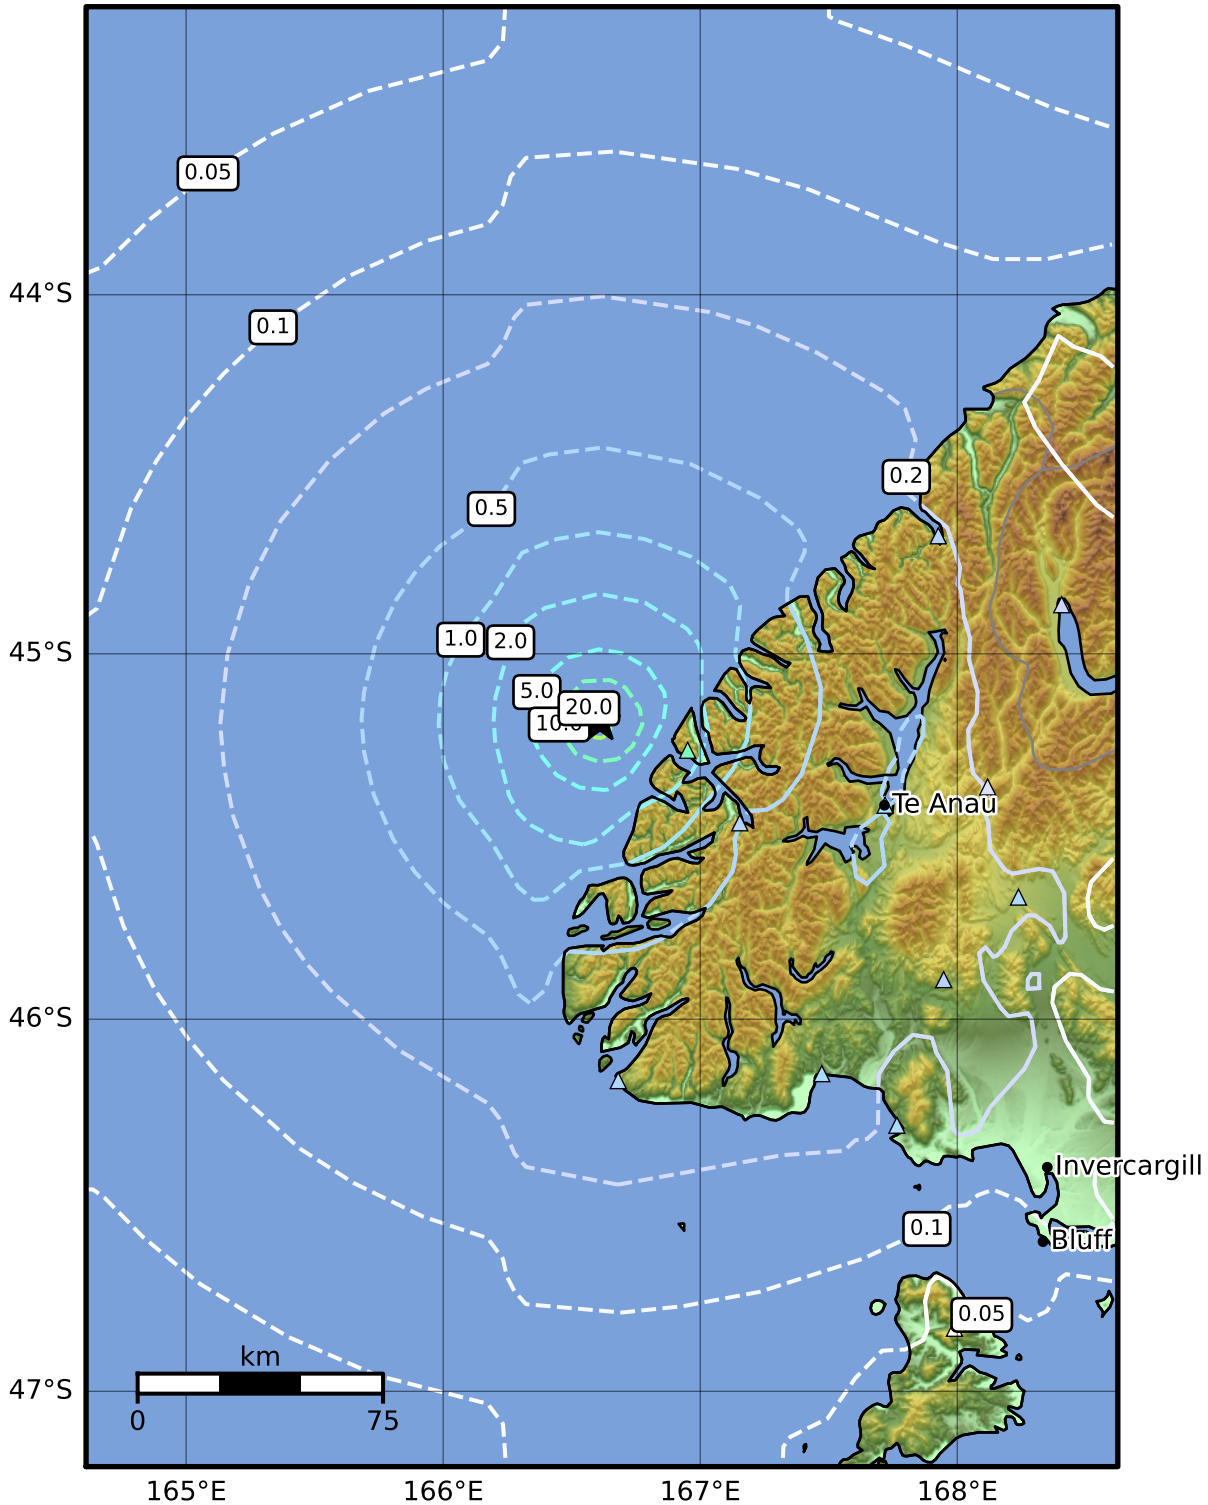

0.3 Second Peak Spectral Acceleration Map GNS Science

ShakeMap: Fiordland

Dec 25, 2022 02:05:38 UTC M4.8 S45.19 E166.61 Depth: 5.0km ID:2022p967803

SA(0.3) (%g)	0.1	0.2	0.5	1	2	5	10	20	50	100	200
--------------	-----	-----	-----	---	---	---	----	----	----	-----	-----

Scale based on Moratalla et al.(2021) and Worden et al.(2012) Version 2: Processed 2022-12-25T02:24:01Z

△ Seismic Instrument ○ Reported Intensity ★ Epicenter