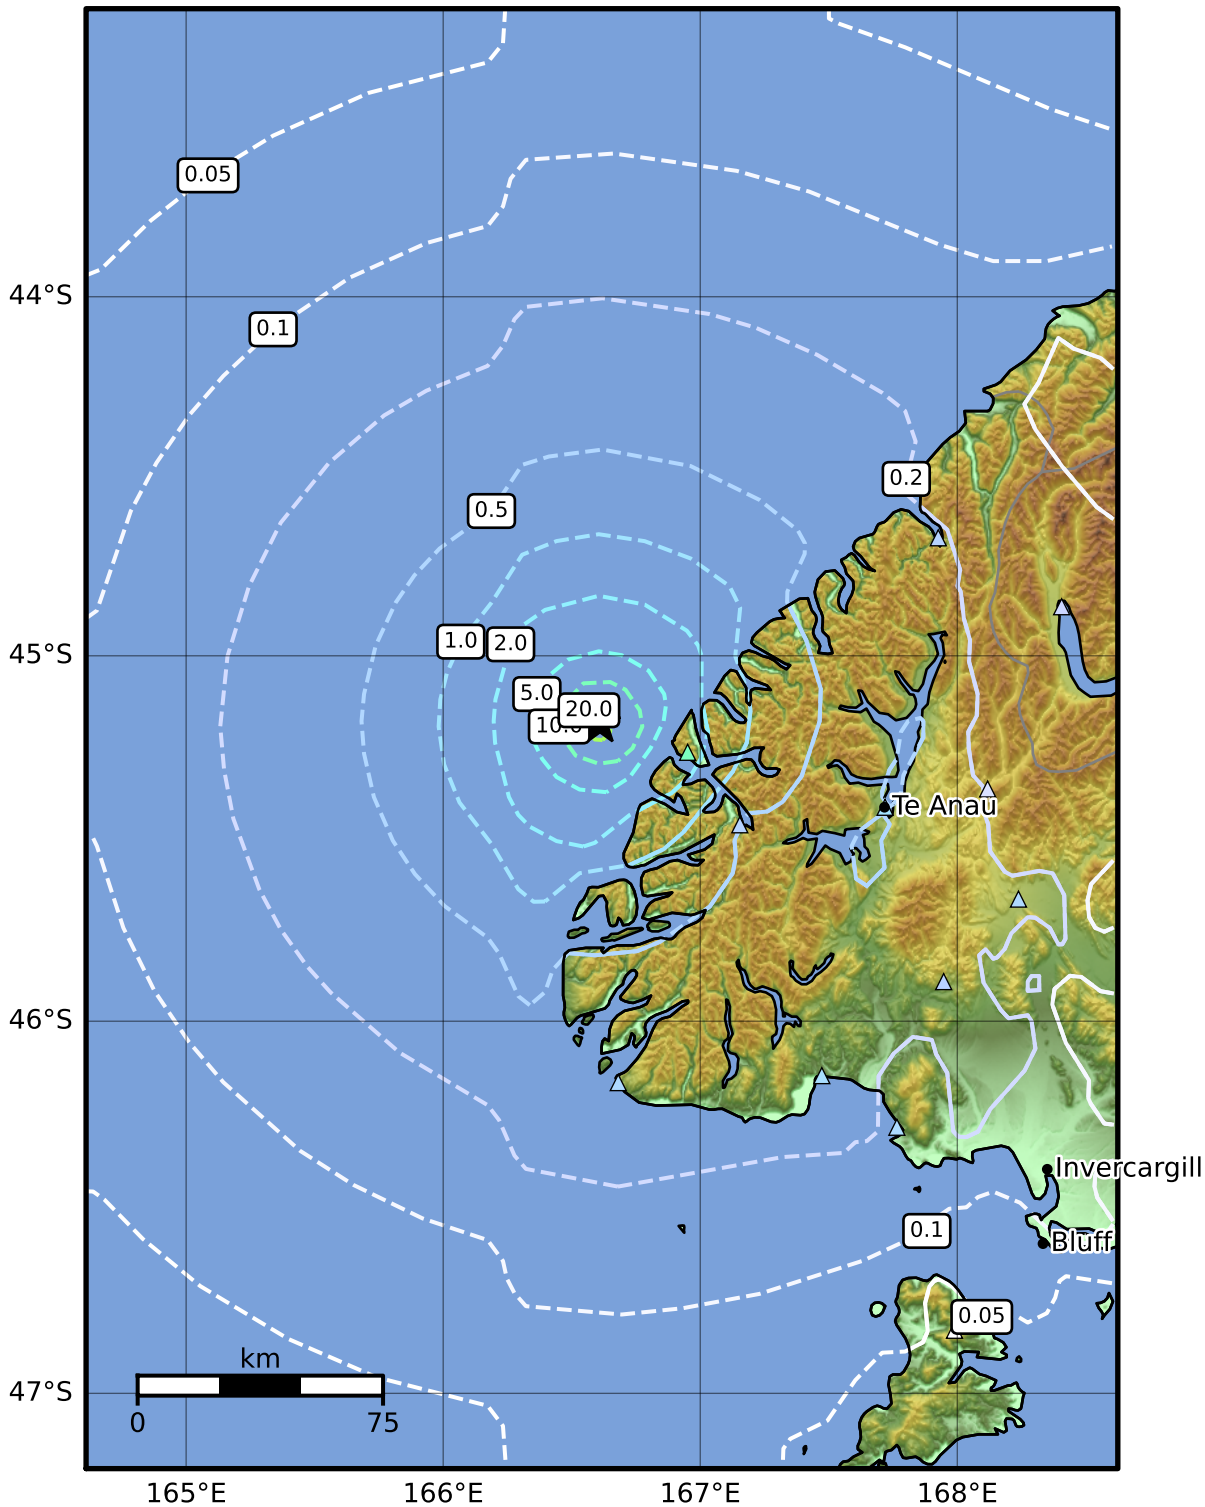

0.3 Second Peak Spectral Acceleration Map GNS Science

ShakeMap: Fiordland

Dec 25, 2022 02:05:38 UTC M4.8 S45.19 E166.61 Depth: 5.0km ID:2022p967803

SA(0.3) (%g)	0.1	0.2	0.5	1	2	5	10	20	50	100	200
--------------	-----	-----	-----	---	---	---	----	----	----	-----	-----

Scale based on Moratalla et al.(2021) and Worden et al.(2012) Version 3: Processed 2022-12-25T02:29:54Z

△ Seismic Instrument ○ Reported Intensity ★ Epicenter