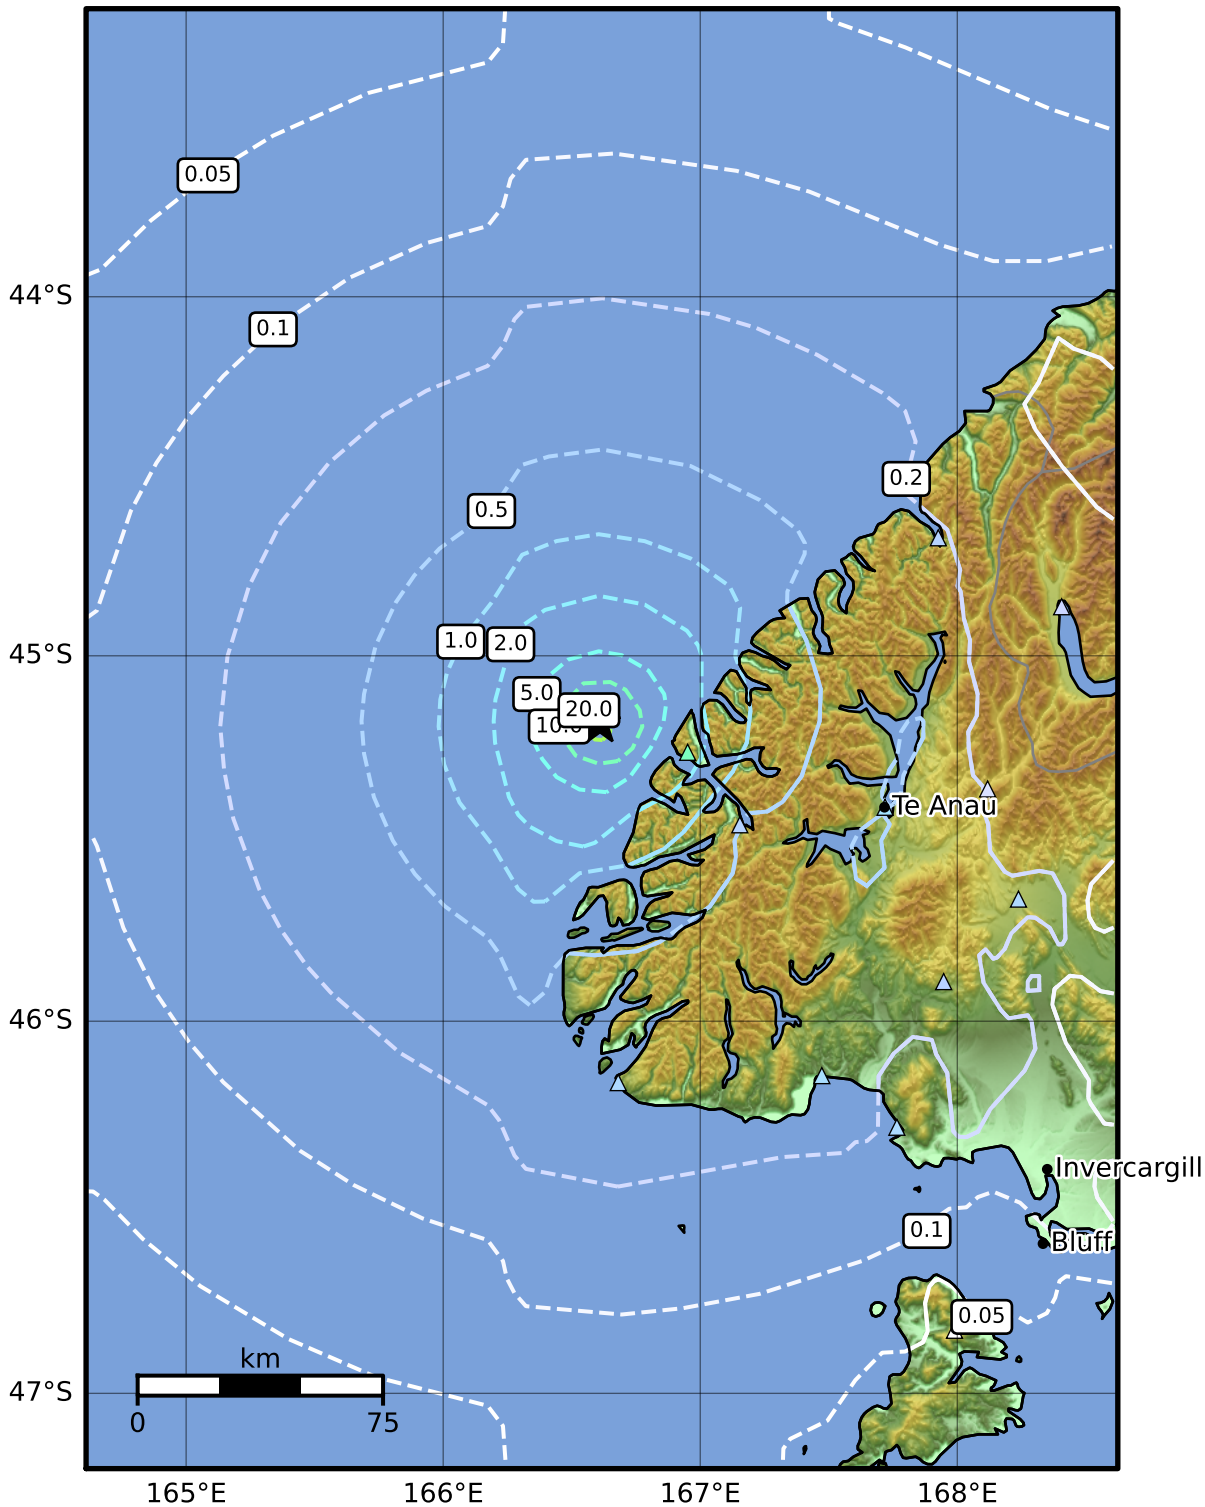

0.3 Second Peak Spectral Acceleration Map GNS Science

ShakeMap: Fiordland

Dec 25, 2022 02:05:38 UTC M4.8 S45.19 E166.61 Depth: 5.0km ID:2022p967803

SA(0.3) (%g)	0.1	0.2	0.5	1	2	5	10	20	50	100	200
--------------	-----	-----	-----	---	---	---	----	----	----	-----	-----

Scale based on Moratalla et al.(2021) and Worden et al.(2012) Version 4: Processed 2022-12-25T02:36:36Z

△ Seismic Instrument ○ Reported Intensity ★ Epicenter