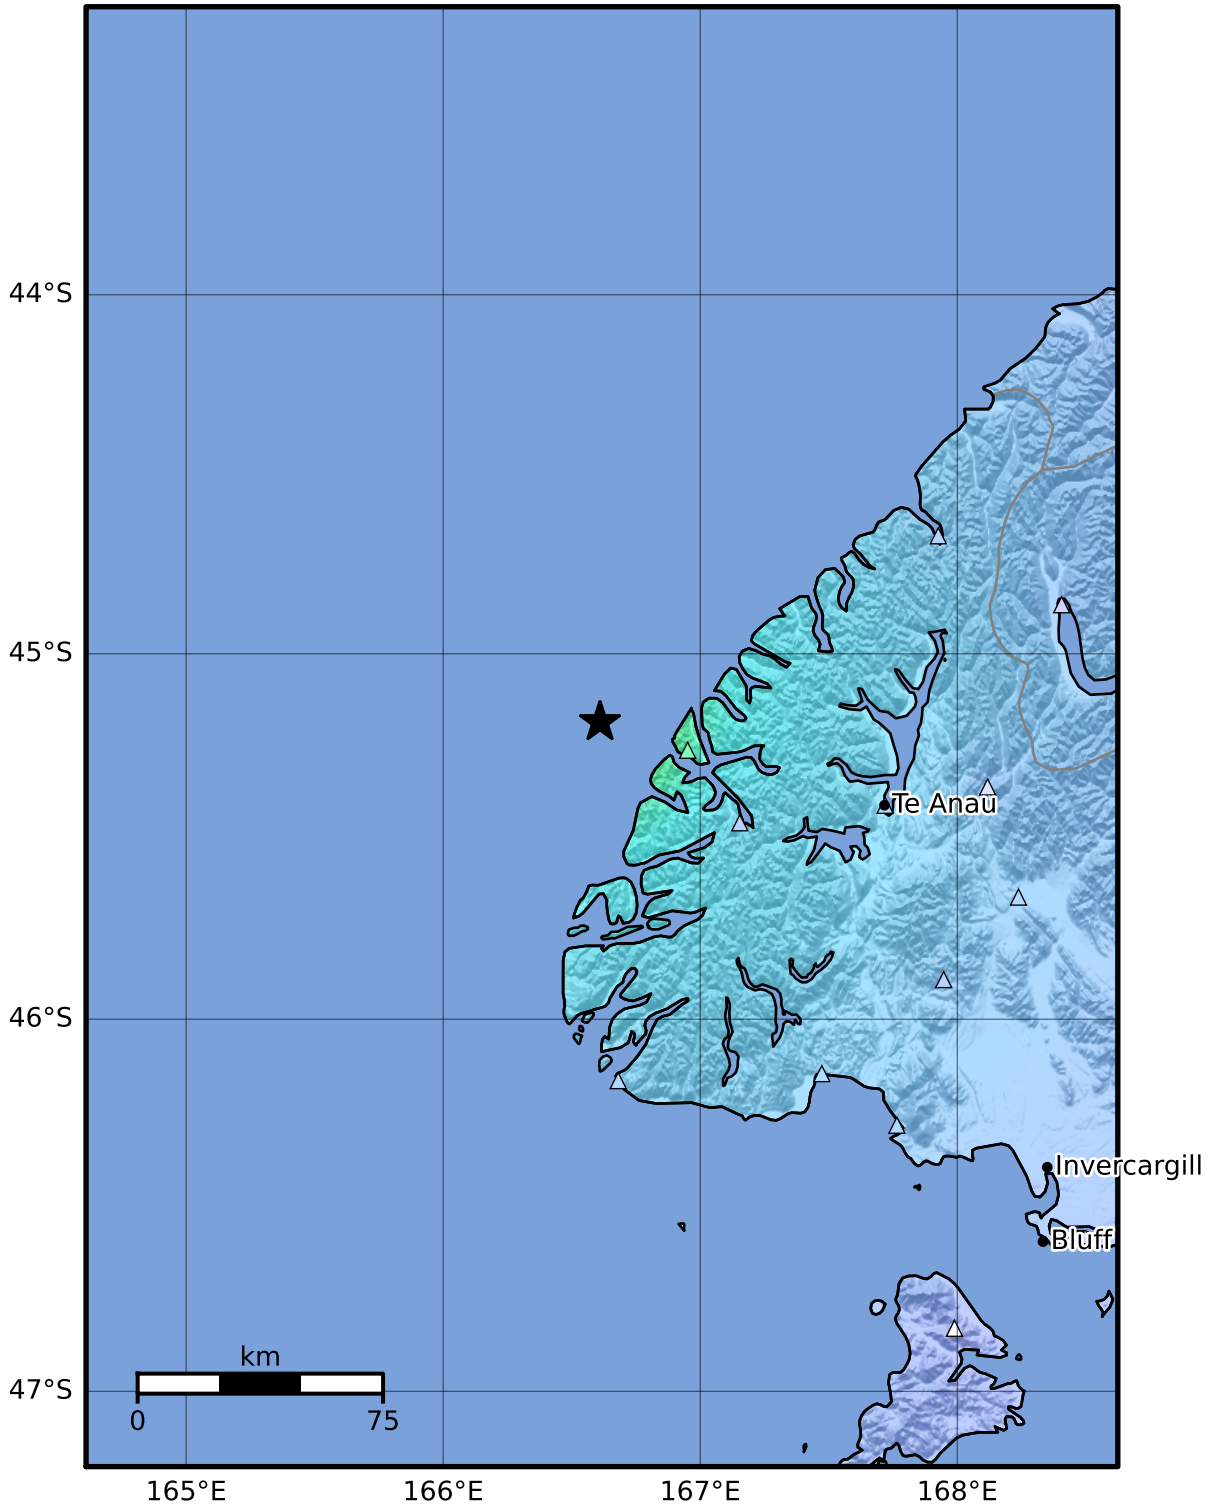

Macroseismic Intensity Map GNS Science

ShakeMap: Fiordland

Dec 25, 2022 02:05:38 UTC M4.8 S45.19 E166.61 Depth: 5.0km ID:2022p967803

SHAKING	Not felt	Weak	Light	Moderate	Strong	Very strong	Severe	Violent	Extreme
DAMAGE	None	None	None	Very light	Light	Moderate	Moderate/heavy	Heavy	Very heavy
PGA(%g)	<0.0464	0.29	1.63	5.16	12.5	22.4	40.2	72.2	>129
PGV(cm/s)	<0.0215	0.125	1.04	4.31	14.5	26.4	48.3	88.4	>162
INTENSITY	I	II-III	IV	V	VI	VII	VIII	IX	X+

Scale based on Moratalla et al.(2021) and Worden et al.(2012) Version 4: Processed 2022-12-25T02:36:36Z

△ Seismic Instrument ○ Reported Intensity

★ Epicenter