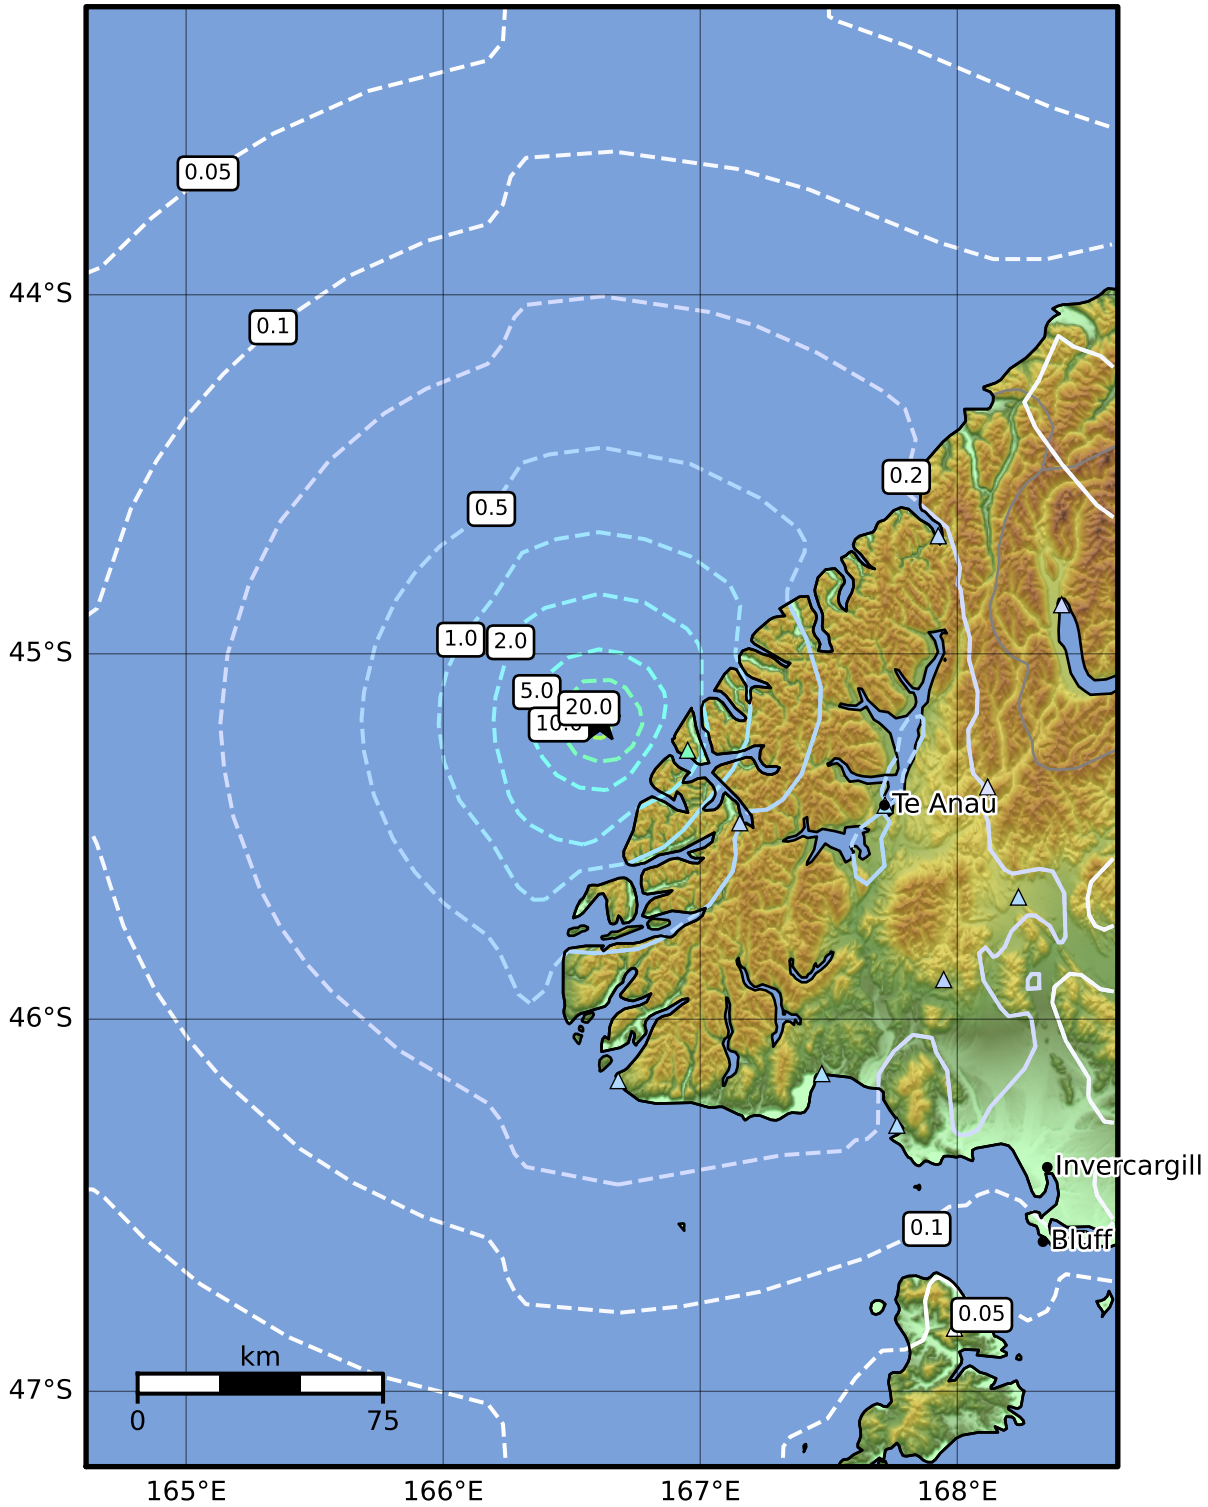

0.3 Second Peak Spectral Acceleration Map GNS Science

ShakeMap: Fiordland

Dec 25, 2022 02:05:38 UTC M4.8 S45.19 E166.61 Depth: 5.0km ID:2022p967803

SA(0.3) (%g)	0.1	0.2	0.5	1	2	5	10	20	50	100	200
--------------	-----	-----	-----	---	---	---	----	----	----	-----	-----

Scale based on Moratalla et al.(2021) and Worden et al.(2012) Version 5: Processed 2022-12-25T03:06:28Z

△ Seismic Instrument ○ Reported Intensity ★ Epicenter