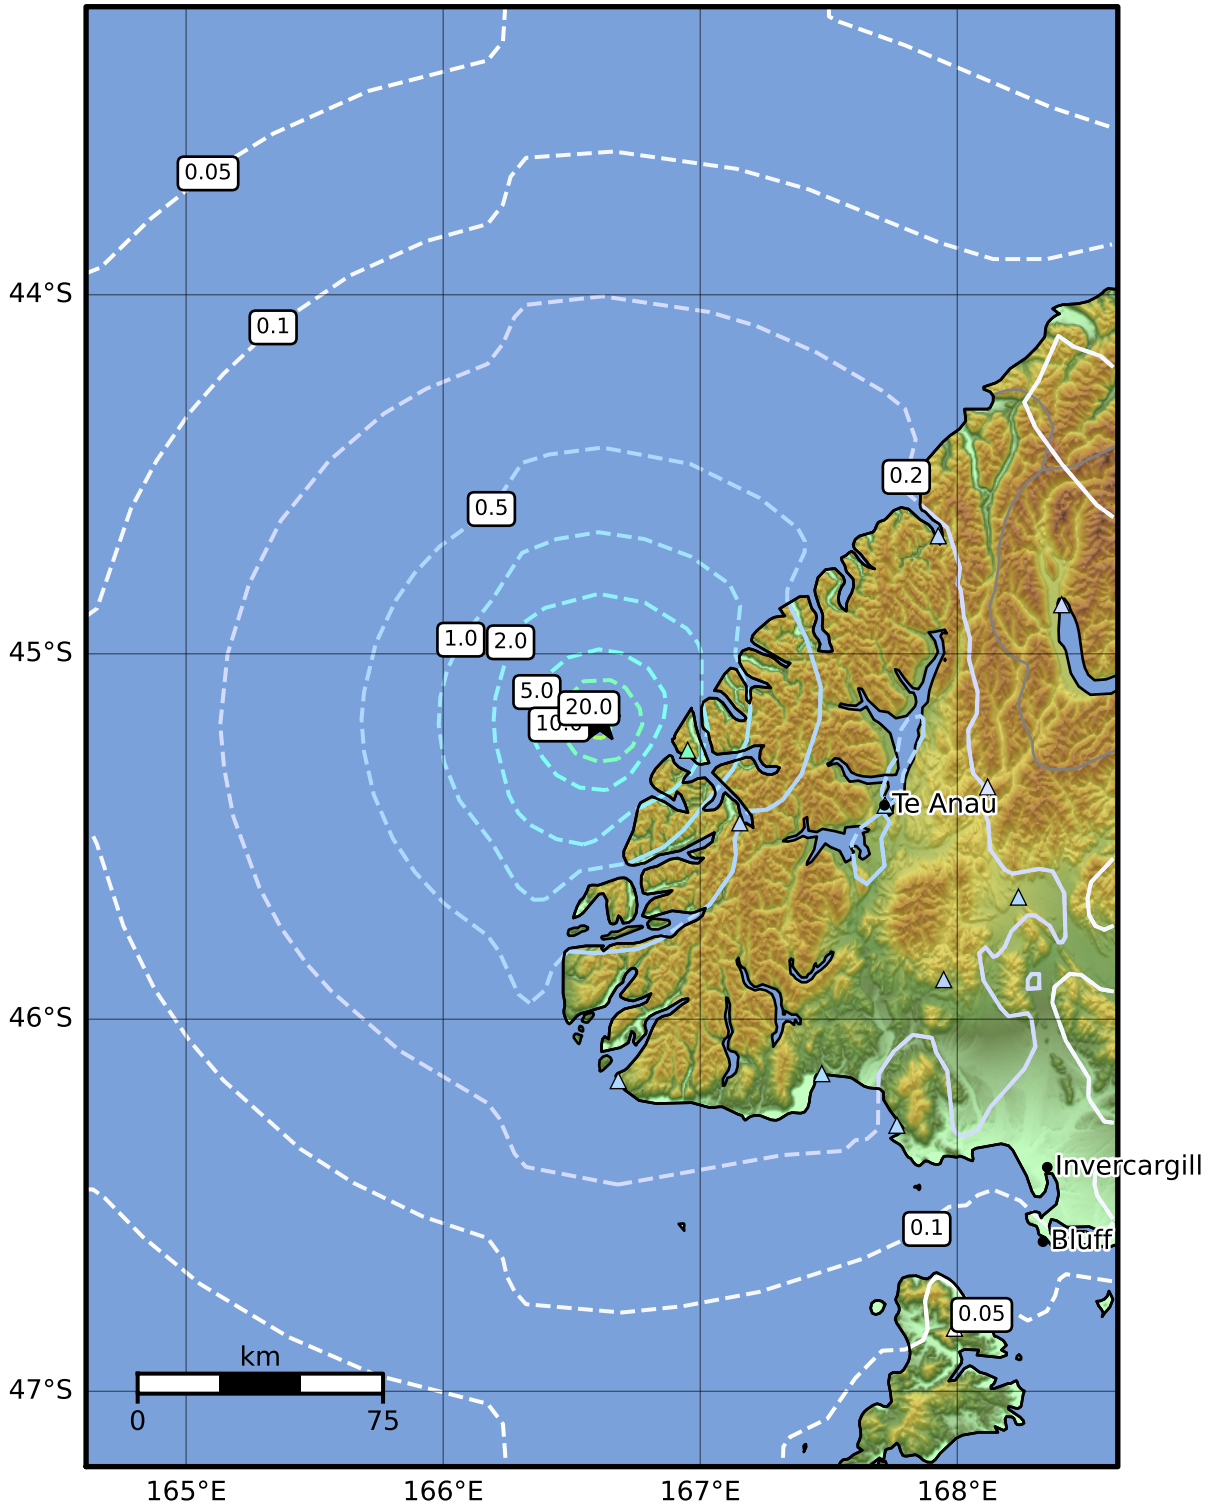

0.3 Second Peak Spectral Acceleration Map GNS Science

ShakeMap: Fiordland

Dec 25, 2022 02:05:38 UTC M4.8 S45.19 E166.61 Depth: 5.0km ID:2022p967803

SA(0.3) (%g)	0.1	0.2	0.5	1	2	5	10	20	50	100	200
--------------	-----	-----	-----	---	---	---	----	----	----	-----	-----

Scale based on Moratalla et al.(2021) and Worden et al.(2012) Version 8: Processed 2022-12-25T08:06:28Z

△ Seismic Instrument ○ Reported Intensity ★ Epicenter