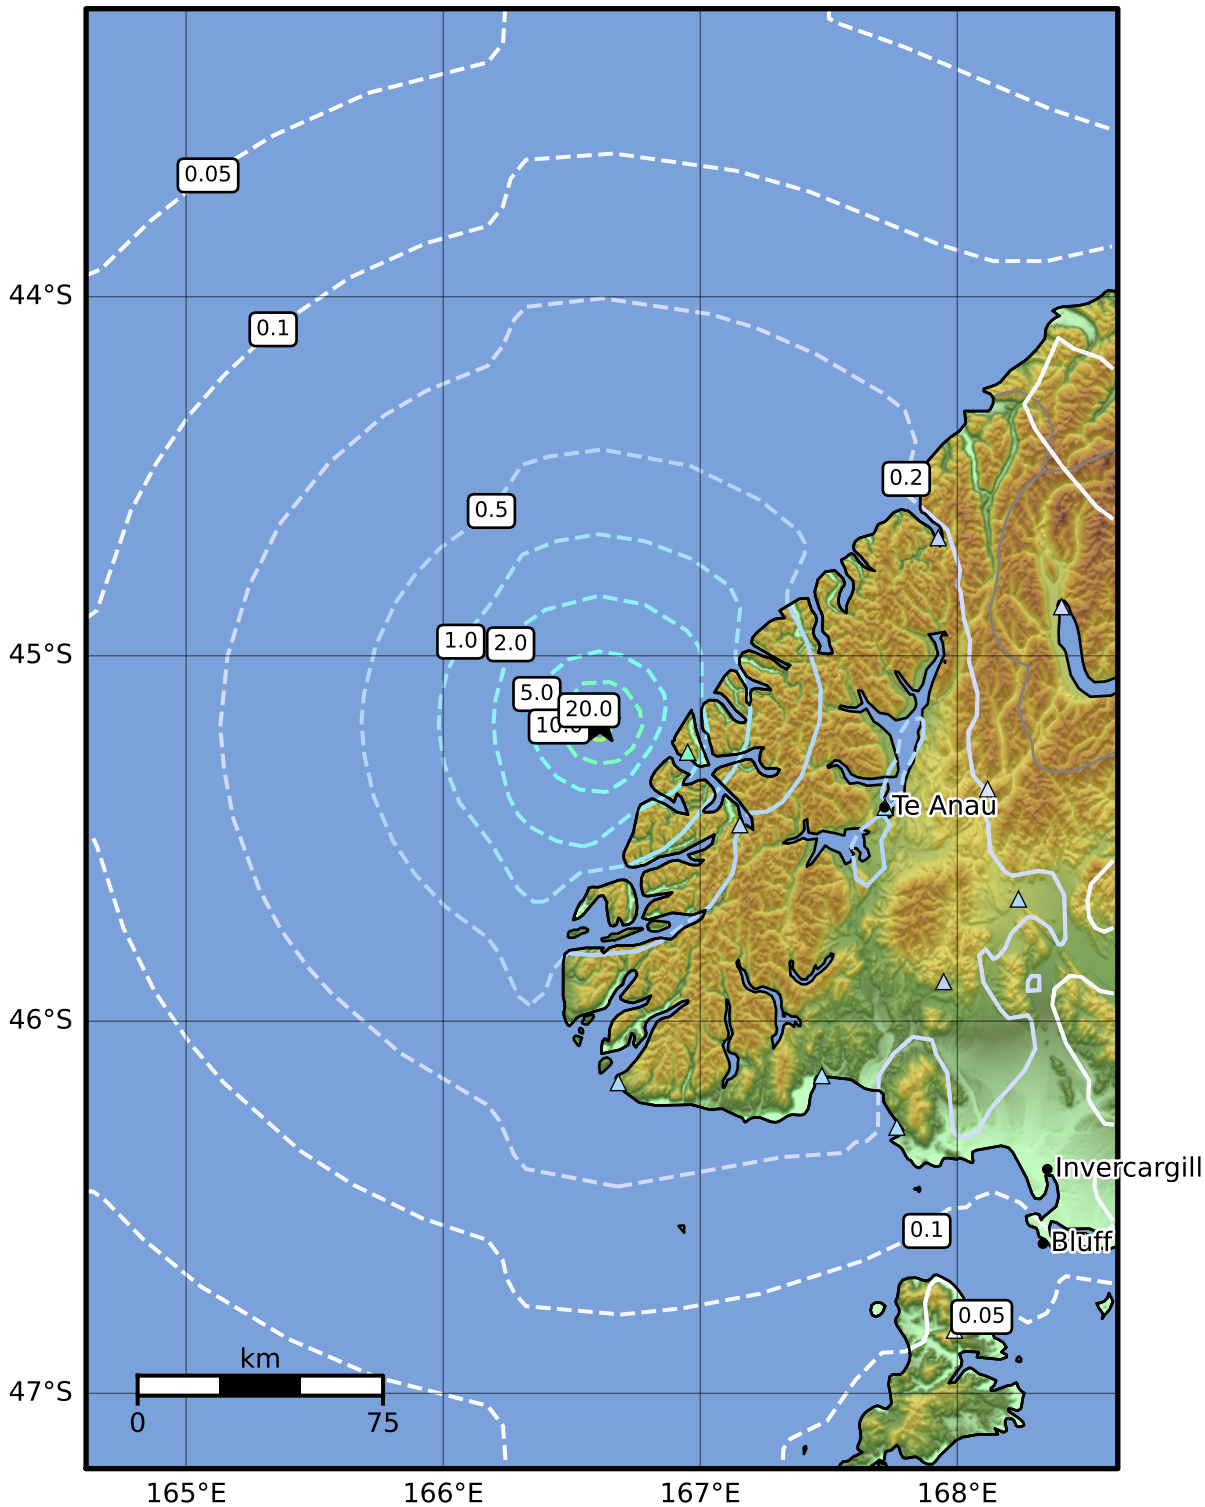

0.3 Second Peak Spectral Acceleration Map GNS Science

ShakeMap: Fiordland

Dec 25, 2022 02:05:38 UTC M4.8 S45.19 E166.61 Depth: 5.0km ID:2022p967803

SA(0.3) (%g)	0.1	0.2	0.5	1	2	5	10	20	50	100	200
--------------	-----	-----	-----	---	---	---	----	----	----	-----	-----

Scale based on Moratalla et al.(2021) and Worden et al.(2012) Version 9: Processed 2022-12-26T02:09:51Z

△ Seismic Instrument ○ Reported Intensity ★ Epicenter