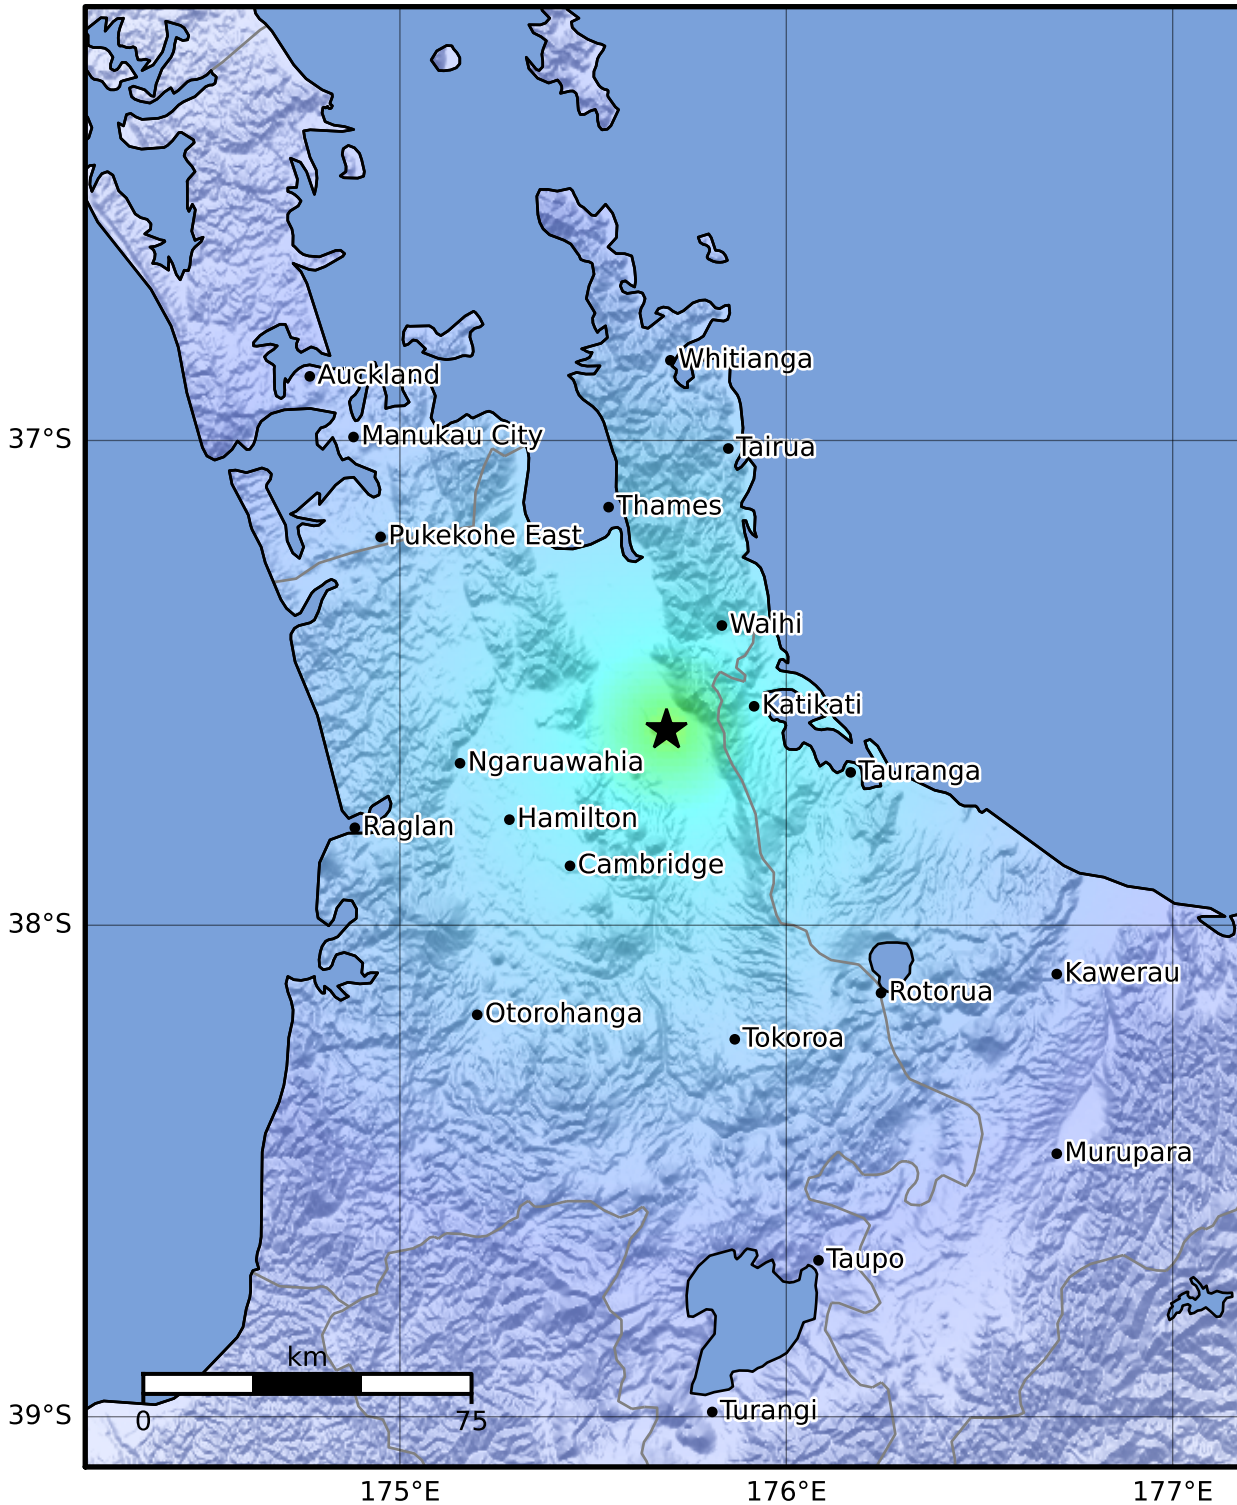

Macroseismic Intensity Map GNS Science
ShakeMap: Waikato

Dec 28, 2022 17:56:17 UTC M3.7 S37.60 E175.69 Depth: 6.8km ID:2022p977695

SHAKING	Not felt	Weak	Light	Moderate	Strong	Very strong	Severe	Violent	Extreme
DAMAGE	None	None	None	Very light	Light	Moderate	Moderate/heavy	Heavy	Very heavy
PGA(%g)	<0.0464	0.29	1.63	5.16	12.5	22.4	40.2	72.2	>129
PGV(cm/s)	<0.0215	0.125	1.04	4.31	14.5	26.4	48.3	88.4	>162
INTENSITY	I	II-III	IV	V	VI	VII	VIII	IX	X+

Scale based on Moratalla et al.(2021) and Worden et al.(2012) Version 1: Processed 2022-12-28T18:02:44Z
 Δ Seismic Instrument ○ Reported Intensity ★ Epicenter