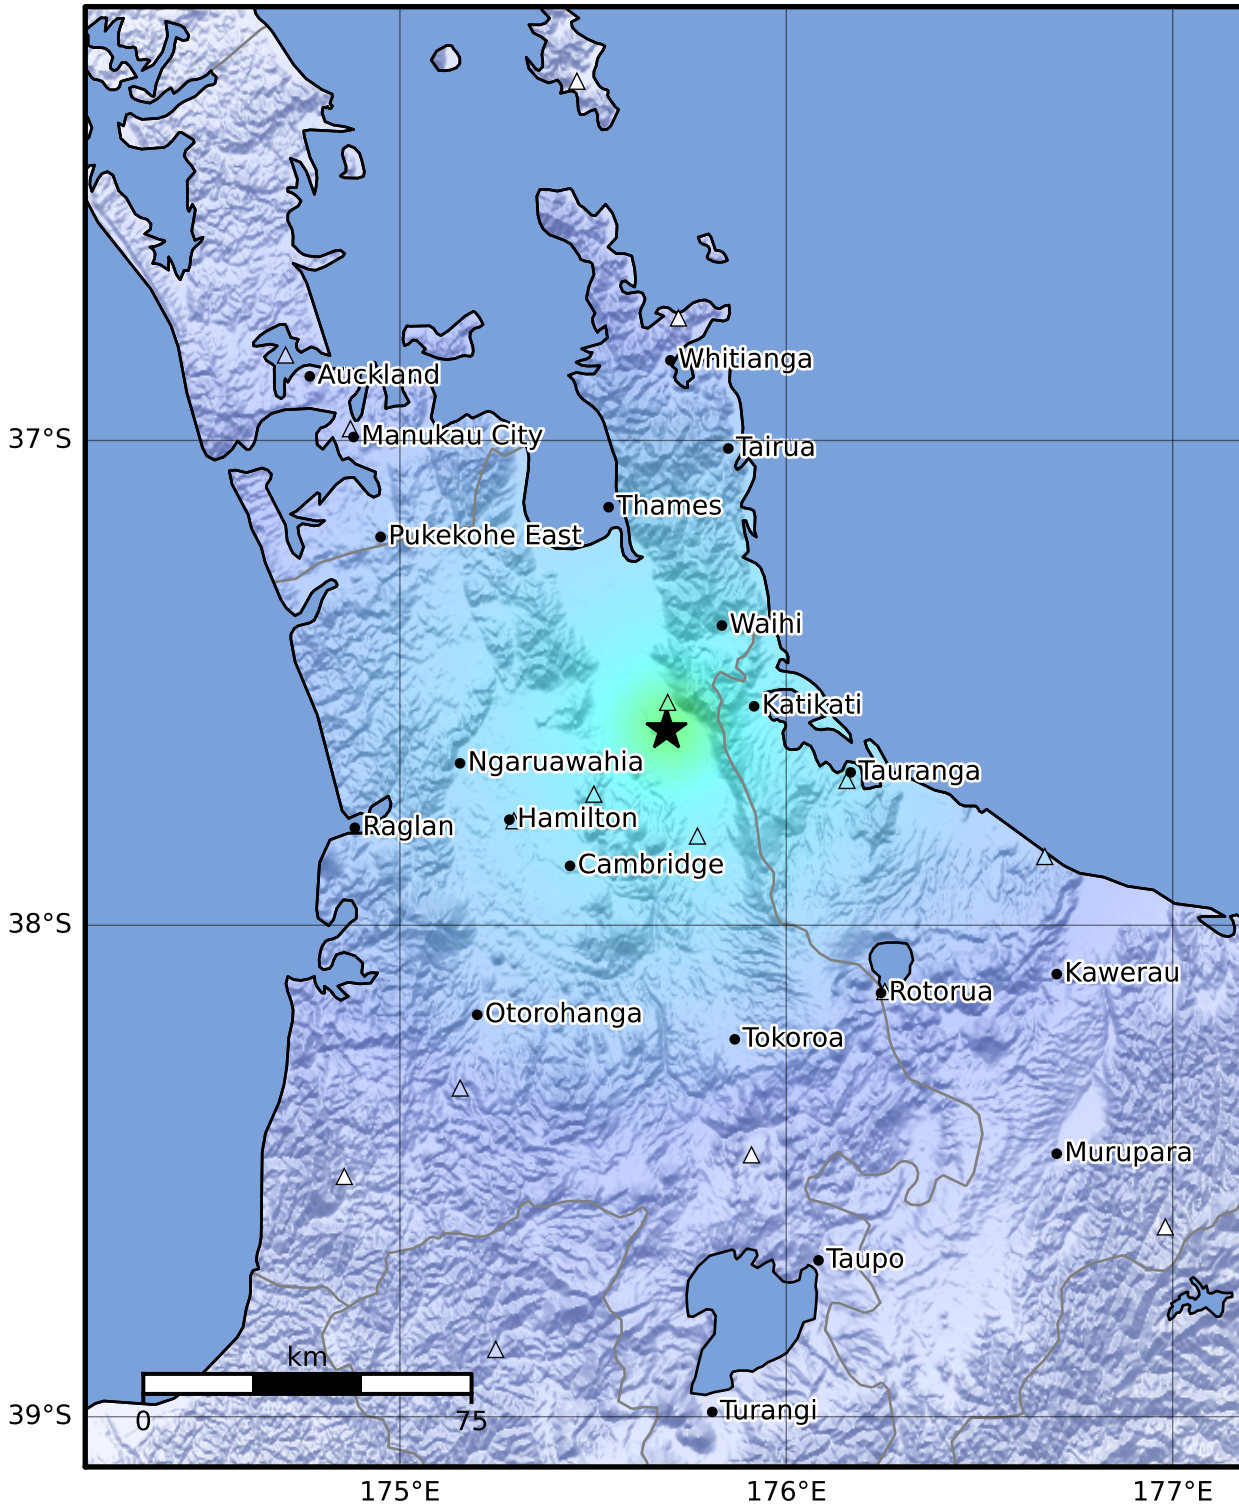

Macroseismic Intensity Map GNS Science  
ShakeMap: Waikato

Dec 28, 2022 17:56:17 UTC M3.7 S37.60 E175.69 Depth: 6.8km ID:2022p977695

SHAKING	Not felt	Weak	Light	Moderate	Strong	Very strong	Severe	Violent	Extreme
DAMAGE	None	None	None	Very light	Light	Moderate	Moderate/heavy	Heavy	Very heavy
PGA(%g)	<0.0464	0.29	1.63	5.16	12.5	22.4	40.2	72.2	>129
PGV(cm/s)	<0.0215	0.125	1.04	4.31	14.5	26.4	48.3	88.4	>162
INTENSITY	I	II-III	IV	V	VI	VII	VIII	IX	X+

Scale based on Moratalla et al.(2021) and Worden et al.(2012) Version 2: Processed 2022-12-28T18:08:41Z

△ Seismic Instrument ○ Reported Intensity

★ Epicenter