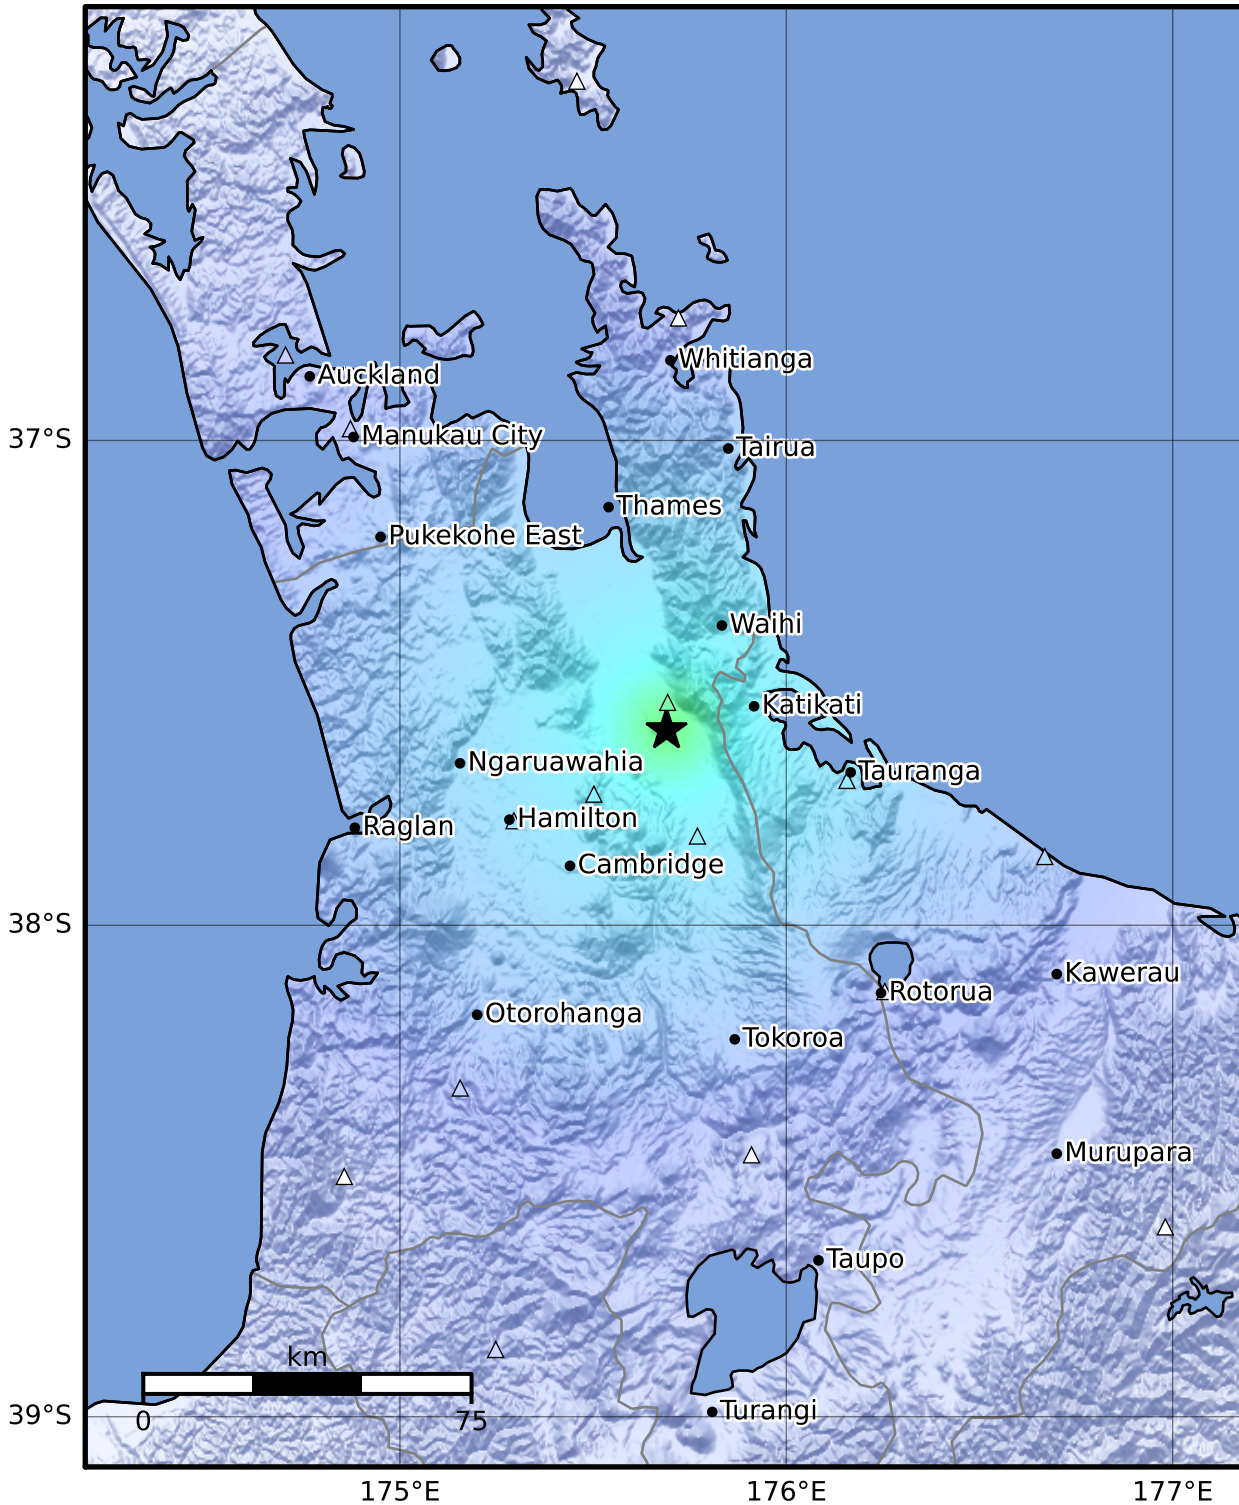

Macroseismic Intensity Map GNS Science
ShakeMap: Waikato

Dec 28, 2022 17:56:17 UTC M3.7 S37.60 E175.69 Depth: 6.8km ID:2022p977695

SHAKING	Not felt	Weak	Light	Moderate	Strong	Very strong	Severe	Violent	Extreme
DAMAGE	None	None	None	Very light	Light	Moderate	Moderate/heavy	Heavy	Very heavy
PGA(%g)	<0.0464	0.29	1.63	5.16	12.5	22.4	40.2	72.2	>129
PGV(cm/s)	<0.0215	0.125	1.04	4.31	14.5	26.4	48.3	88.4	>162
INTENSITY	I	II-III	IV	V	VI	VII	VIII	IX	X+

Scale based on Moratalla et al.(2021) and Worden et al.(2012) Version 5: Processed 2022-12-28T18:27:04Z

△ Seismic Instrument ○ Reported Intensity

★ Epicenter