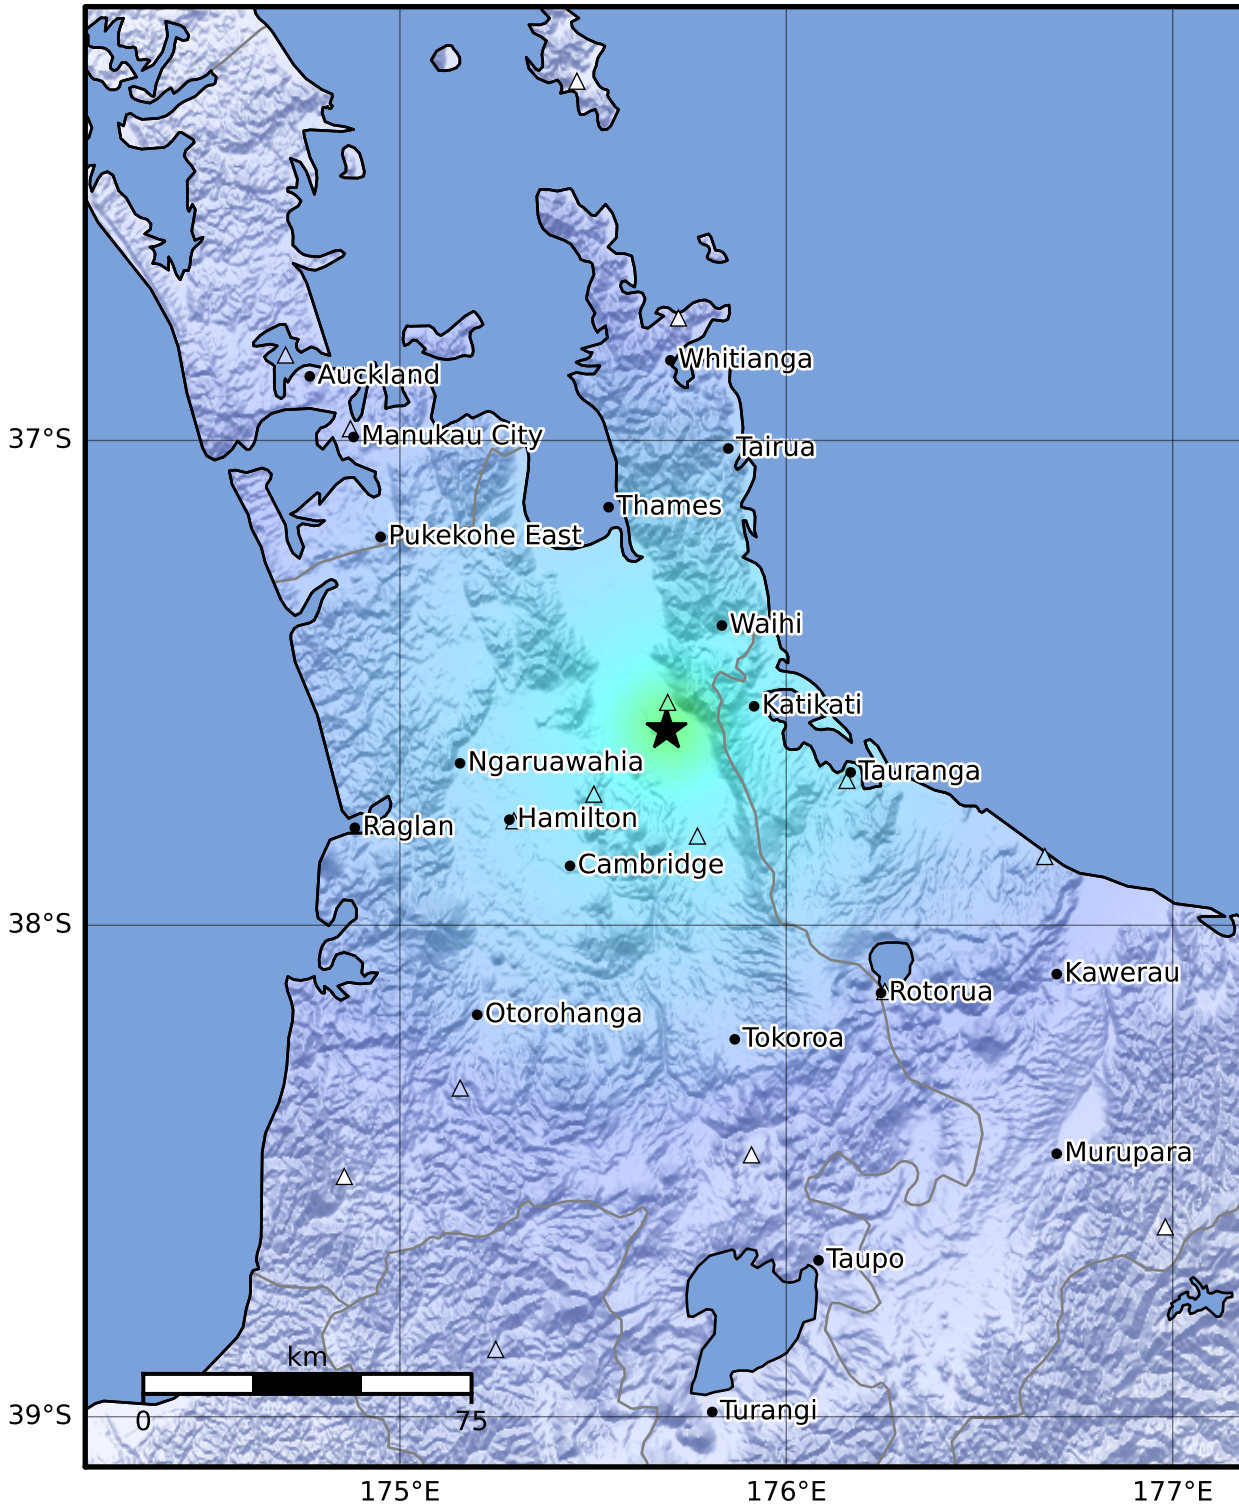

Macroseismic Intensity Map GNS Science
ShakeMap: Waikato

Dec 28, 2022 17:56:17 UTC M3.7 S37.60 E175.69 Depth: 6.8km ID:2022p977695

SHAKING	Not felt	Weak	Light	Moderate	Strong	Very strong	Severe	Violent	Extreme
DAMAGE	None	None	None	Very light	Light	Moderate	Moderate/heavy	Heavy	Very heavy
PGA(%g)	<0.0464	0.29	1.63	5.16	12.5	22.4	40.2	72.2	>129
PGV(cm/s)	<0.0215	0.125	1.04	4.31	14.5	26.4	48.3	88.4	>162
INTENSITY	I	II-III	IV	V	VI	VII	VIII	IX	X+

Scale based on Moratalla et al.(2021) and Worden et al.(2012) Version 6: Processed 2022-12-28T18:57:03Z

△ Seismic Instrument ○ Reported Intensity

★ Epicenter