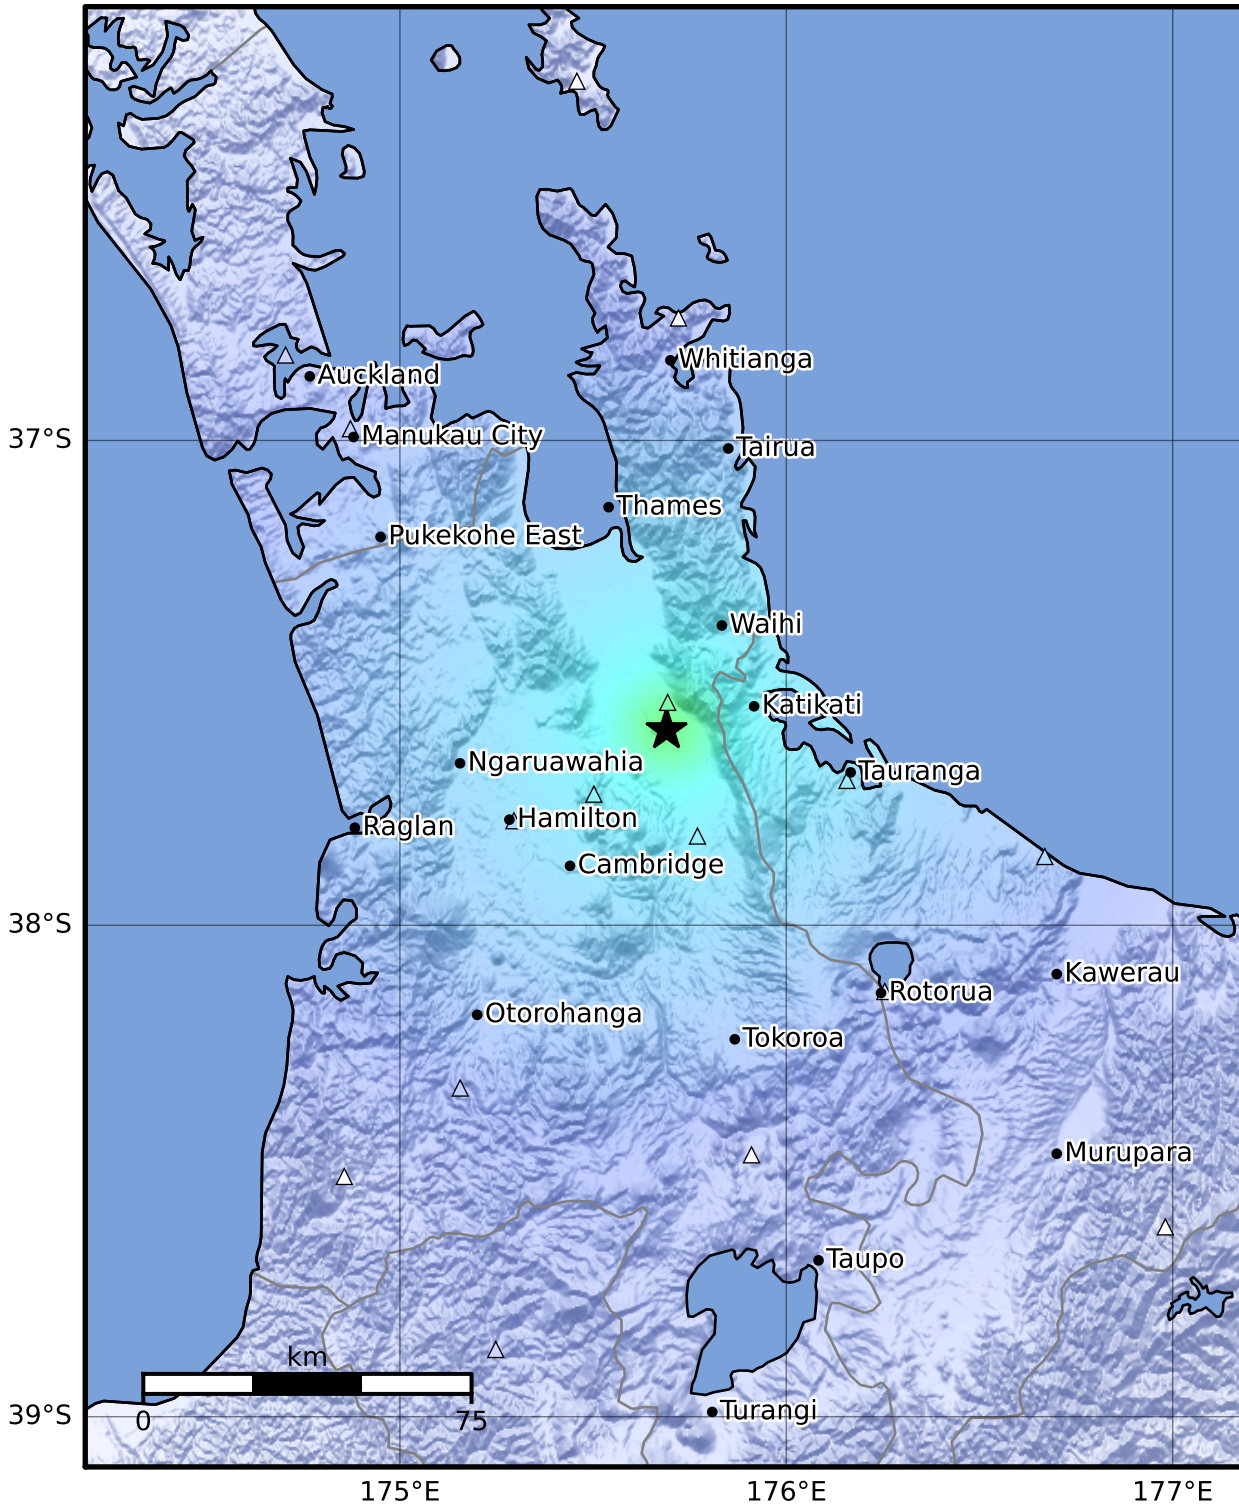

Macroseismic Intensity Map GNS Science  
ShakeMap: Waikato

Dec 28, 2022 17:56:17 UTC M3.7 S37.60 E175.69 Depth: 6.8km ID:2022p977695

SHAKING	Not felt	Weak	Light	Moderate	Strong	Very strong	Severe	Violent	Extreme
DAMAGE	None	None	None	Very light	Light	Moderate	Moderate/heavy	Heavy	Very heavy
PGA(%g)	<0.0464	0.29	1.63	5.16	12.5	22.4	40.2	72.2	>129
PGV(cm/s)	<0.0215	0.125	1.04	4.31	14.5	26.4	48.3	88.4	>162
INTENSITY	I	II-III	IV	V	VI	VII	VIII	IX	X+

Scale based on Moratalla et al.(2021) and Worden et al.(2012) Version 7: Processed 2022-12-28T19:57:03Z

△ Seismic Instrument ○ Reported Intensity

★ Epicenter