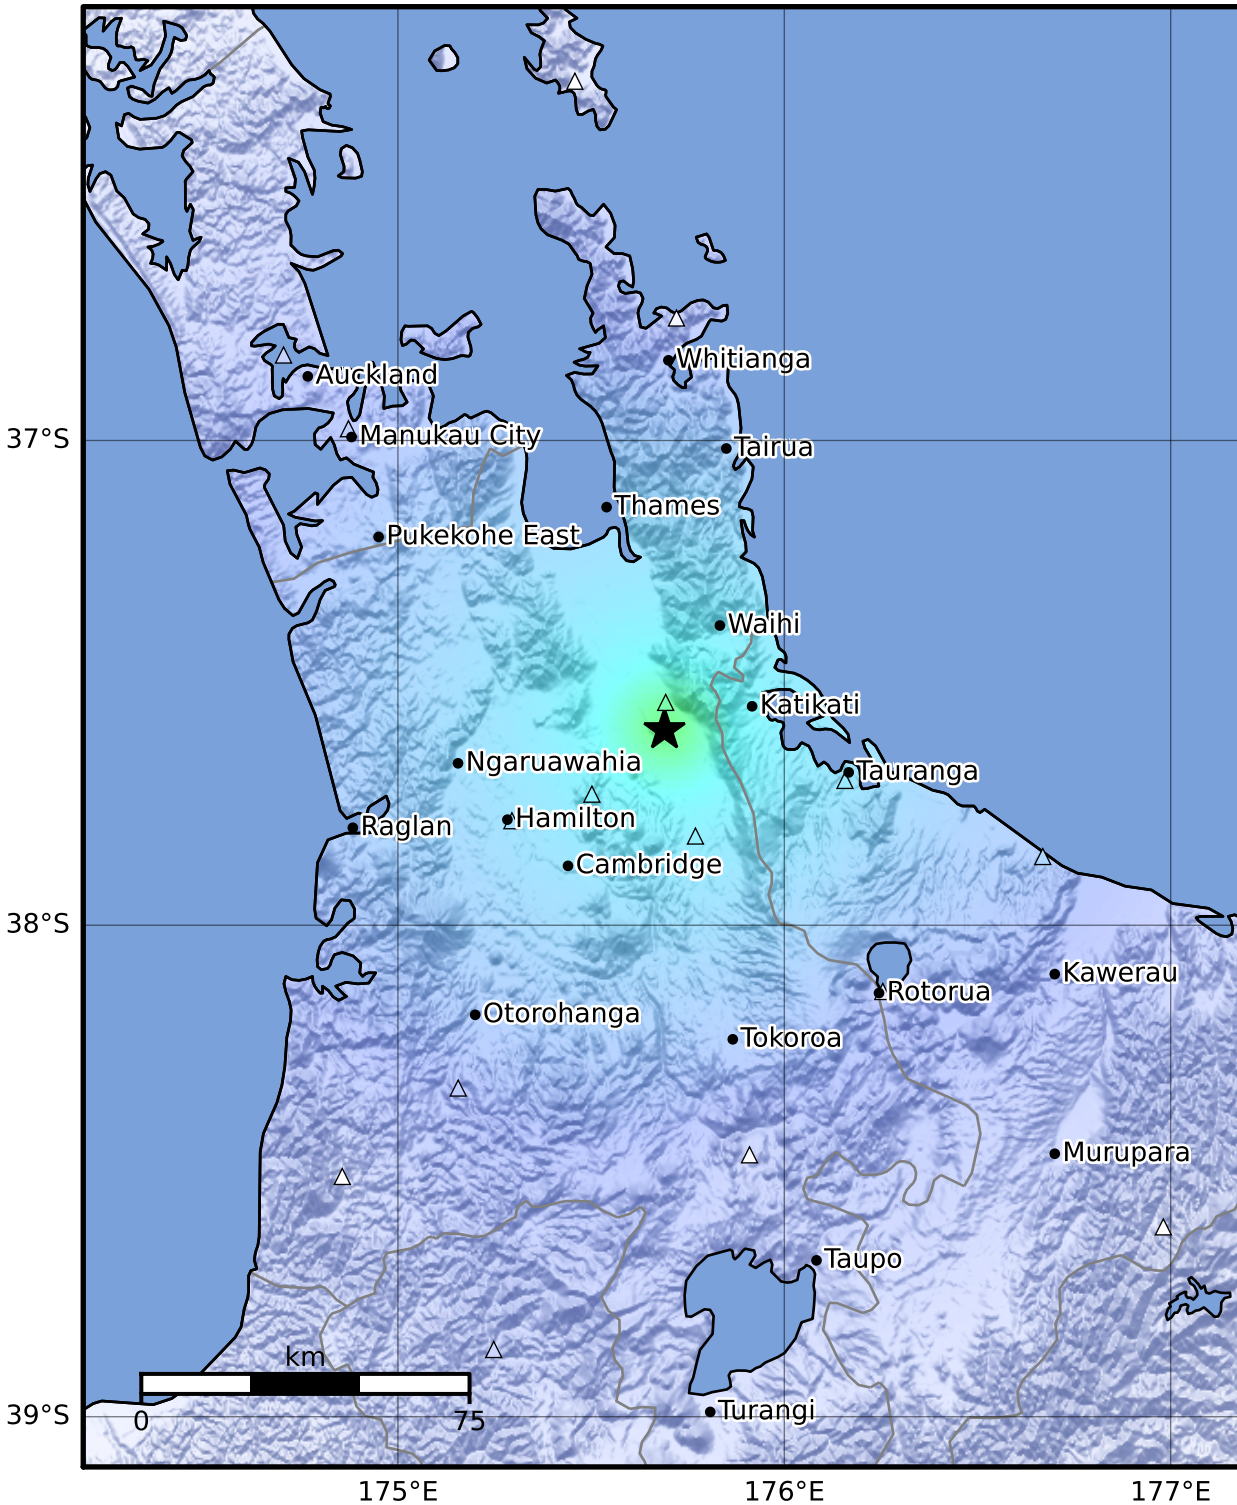

Macroseismic Intensity Map GNS Science  
ShakeMap: Waikato

Dec 28, 2022 17:56:17 UTC M3.7 S37.60 E175.69 Depth: 6.8km ID:2022p977695

SHAKING	Not felt	Weak	Light	Moderate	Strong	Very strong	Severe	Violent	Extreme
DAMAGE	None	None	None	Very light	Light	Moderate	Moderate/heavy	Heavy	Very heavy
PGA(%g)	<0.0464	0.29	1.63	5.16	12.5	22.4	40.2	72.2	>129
PGV(cm/s)	<0.0215	0.125	1.04	4.31	14.5	26.4	48.3	88.4	>162
INTENSITY	I	II-III	IV	V	VI	VII	VIII	IX	X+

Scale based on Moratalla et al.(2021) and Worden et al.(2012) Version 9: Processed 2022-12-28T23:57:02Z

△ Seismic Instrument ○ Reported Intensity

★ Epicenter