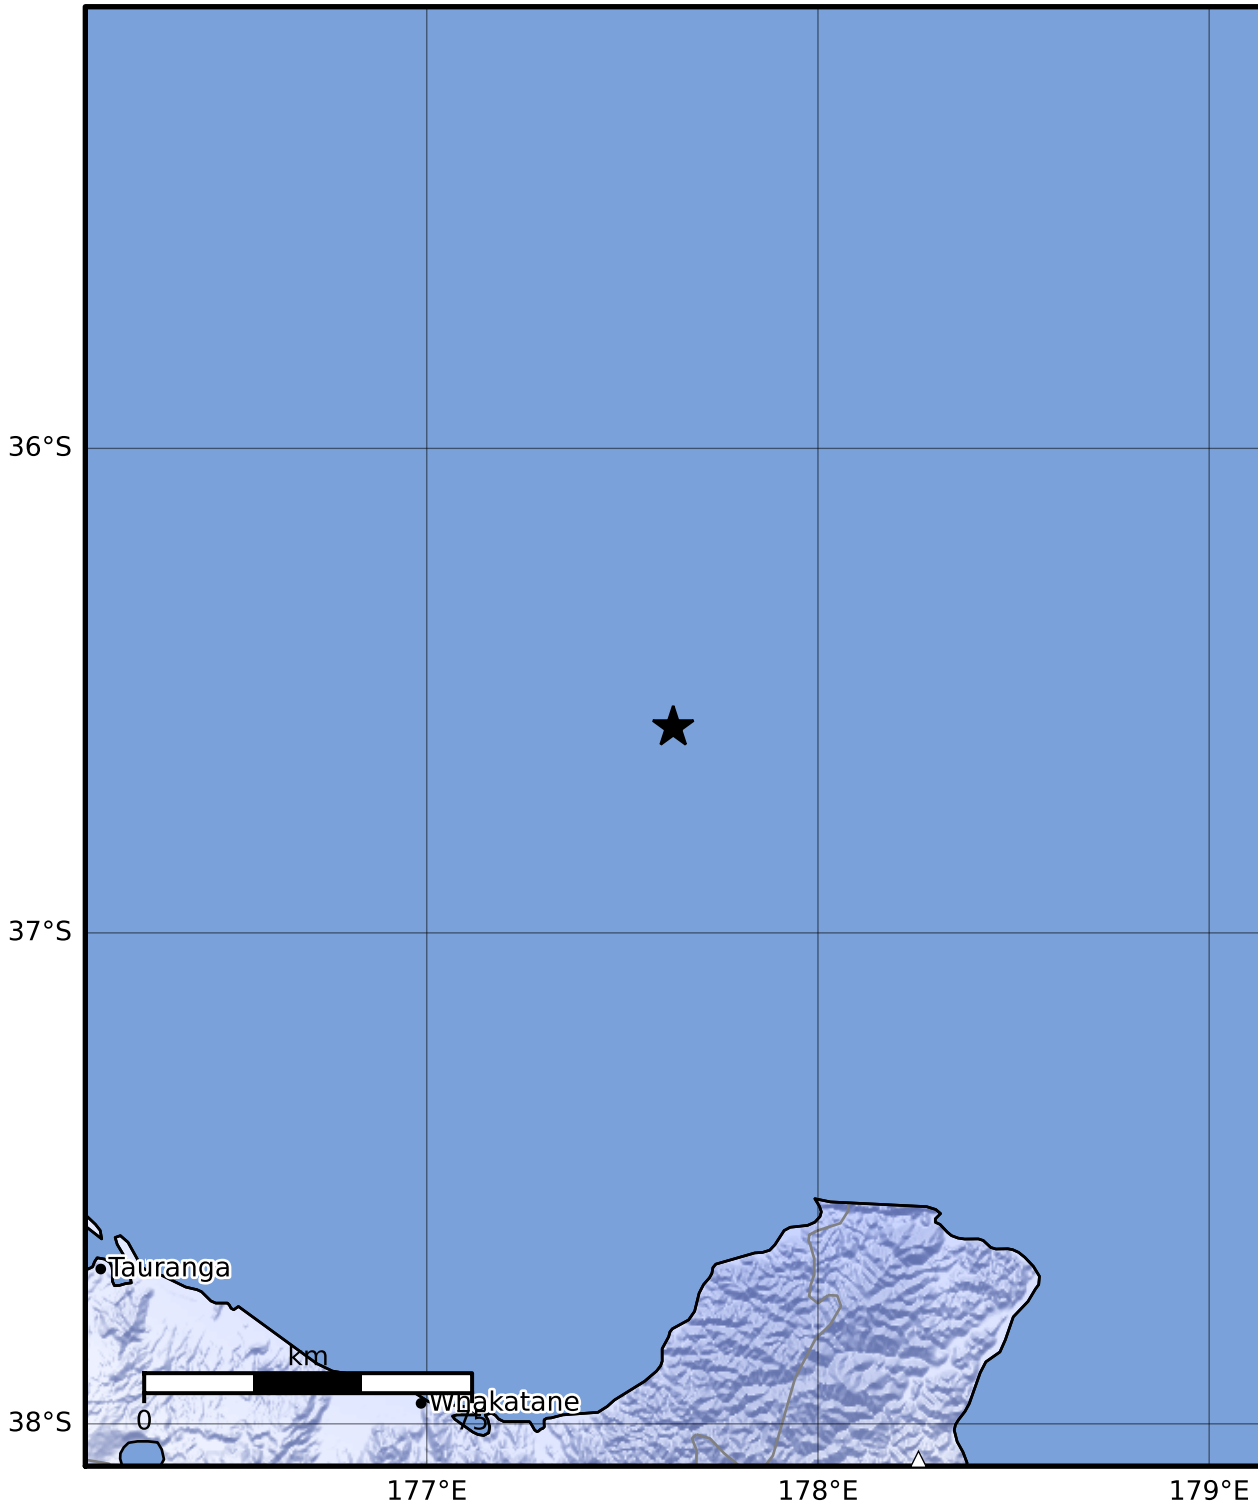

Macroseismic Intensity Map GNS Science

ShakeMap: Raukumara Plain

Dec 29, 2022 12:43:29 UTC M3.5 S36.58 E177.63 Depth: 5.0km ID:2022p979811

SHAKING	Not felt	Weak	Light	Moderate	Strong	Very strong	Severe	Violent	Extreme
DAMAGE	None	None	None	Very light	Light	Moderate	Moderate/heavy	Heavy	Very heavy
PGA(%g)	<0.0464	0.29	1.63	5.16	12.5	22.4	40.2	72.2	>129
PGV(cm/s)	<0.0215	0.125	1.04	4.31	14.5	26.4	48.3	88.4	>162
INTENSITY	I	II-III	IV	V	VI	VII	VIII	IX	X+

Scale based on Moratalla et al.(2021) and Worden et al.(2012) Version 2: Processed 2022-12-29T13:20:44Z

△ Seismic Instrument ○ Reported Intensity

★ Epicenter