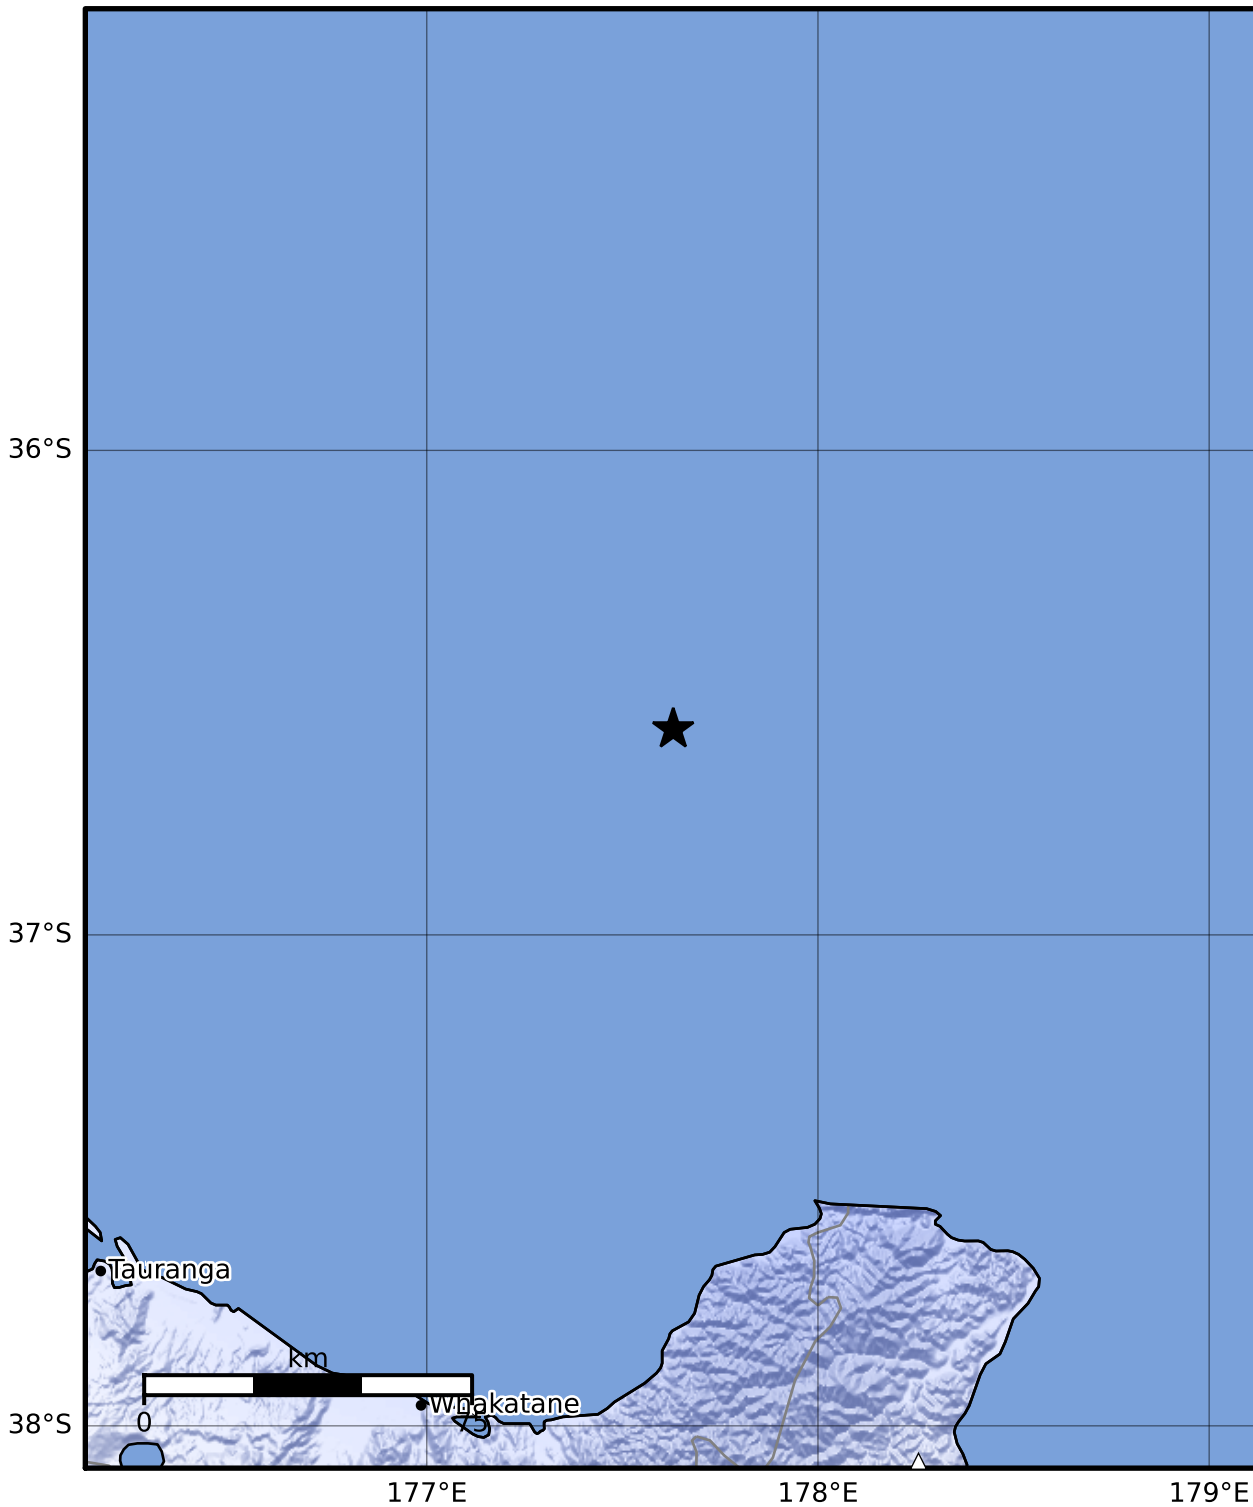

Macroseismic Intensity Map GNS Science

ShakeMap: Raukumara Plain

Dec 29, 2022 12:43:29 UTC M3.5 S36.58 E177.63 Depth: 5.0km ID:2022p979811

SHAKING	Not felt	Weak	Light	Moderate	Strong	Very strong	Severe	Violent	Extreme
DAMAGE	None	None	None	Very light	Light	Moderate	Moderate/heavy	Heavy	Very heavy
PGA(%g)	<0.0464	0.29	1.63	5.16	12.5	22.4	40.2	72.2	>129
PGV(cm/s)	<0.0215	0.125	1.04	4.31	14.5	26.4	48.3	88.4	>162
INTENSITY	I	II-III	IV	V	VI	VII	VIII	IX	X+

Scale based on Moratalla et al.(2021) and Worden et al.(2012) Version 6: Processed 2022-12-29T18:44:14Z

△ Seismic Instrument ○ Reported Intensity

★ Epicenter