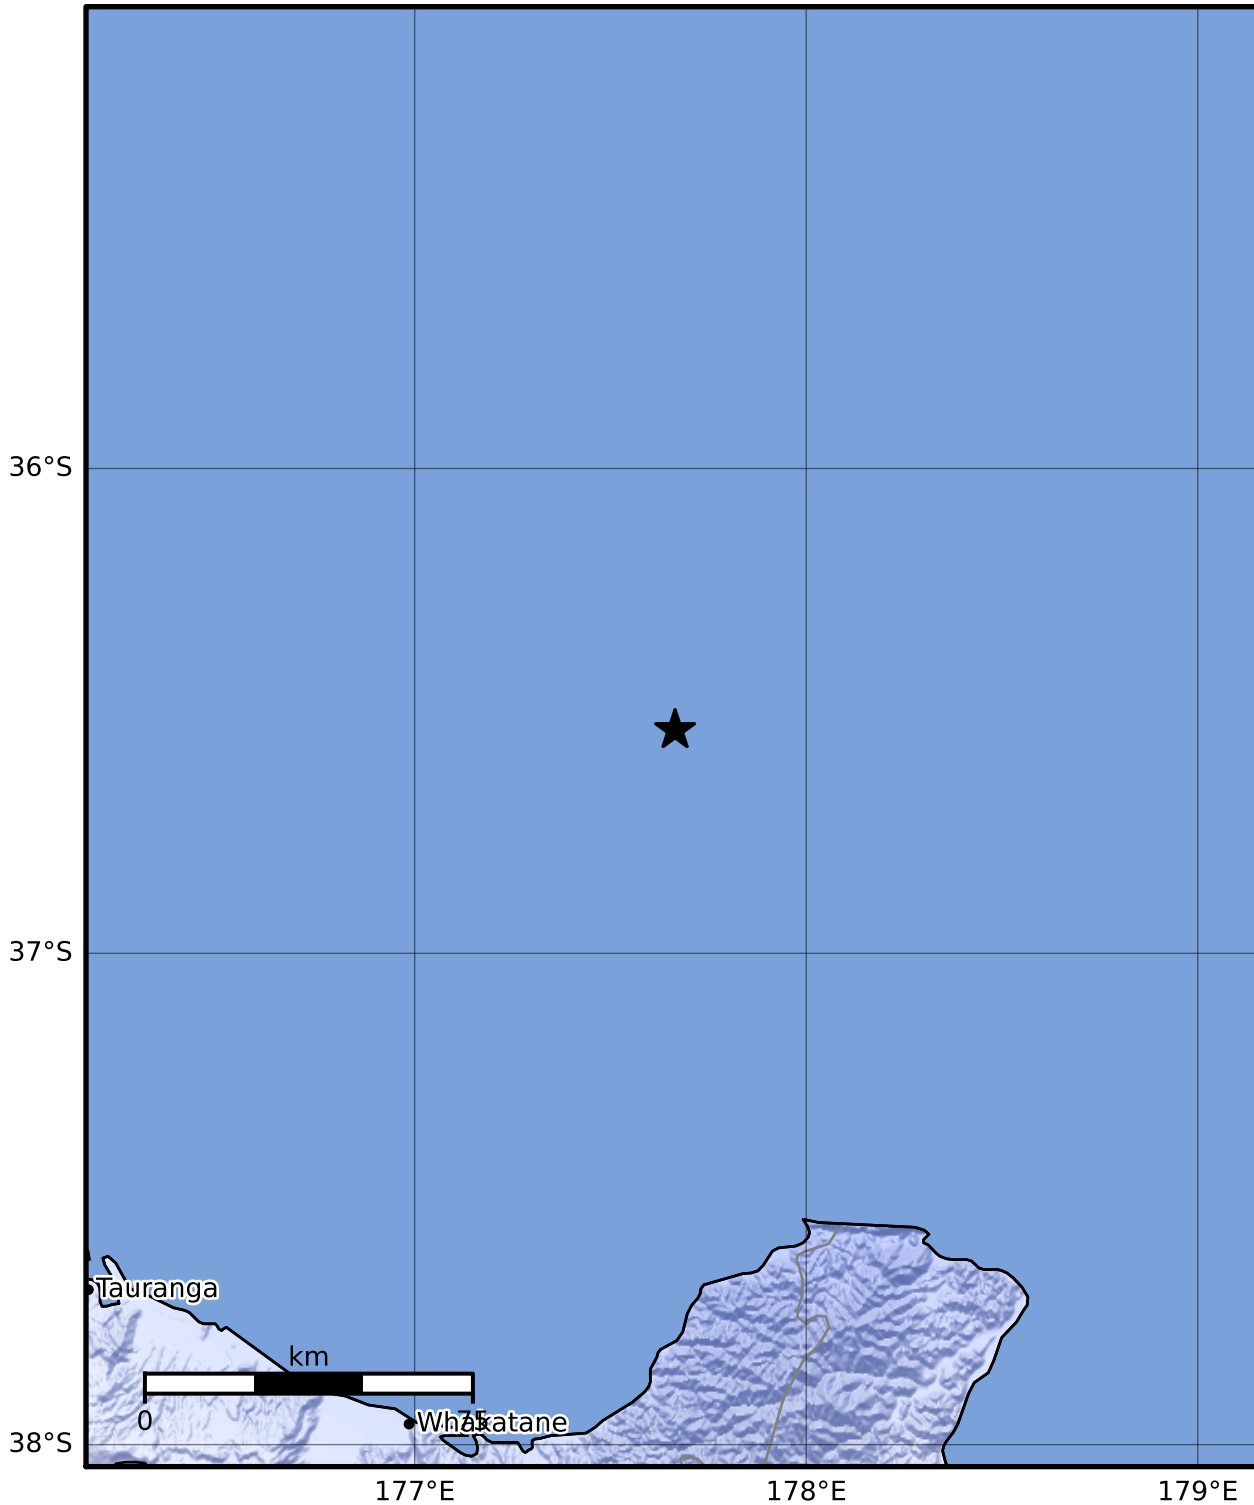

Macroseismic Intensity Map GNS Science

ShakeMap: Raukumara Plain

Dec 29, 2022 12:43:28 UTC M3.6 S36.54 E177.66 Depth: 5.0km ID:2022p979811

SHAKING	Not felt	Weak	Light	Moderate	Strong	Very strong	Severe	Violent	Extreme
DAMAGE	None	None	None	Very light	Light	Moderate	Moderate/heavy	Heavy	Very heavy
PGA(%g)	<0.0464	0.29	1.63	5.16	12.5	22.4	40.2	72.2	>129
PGV(cm/s)	<0.0215	0.125	1.04	4.31	14.5	26.4	48.3	88.4	>162
INTENSITY	I	II-III	IV	V	VI	VII	VIII	IX	X+

Scale based on Moratalla et al.(2021) and Worden et al.(2012) Version 9: Processed 2023-01-12T02:46:42Z

△ Seismic Instrument ○ Reported Intensity

★ Epicenter