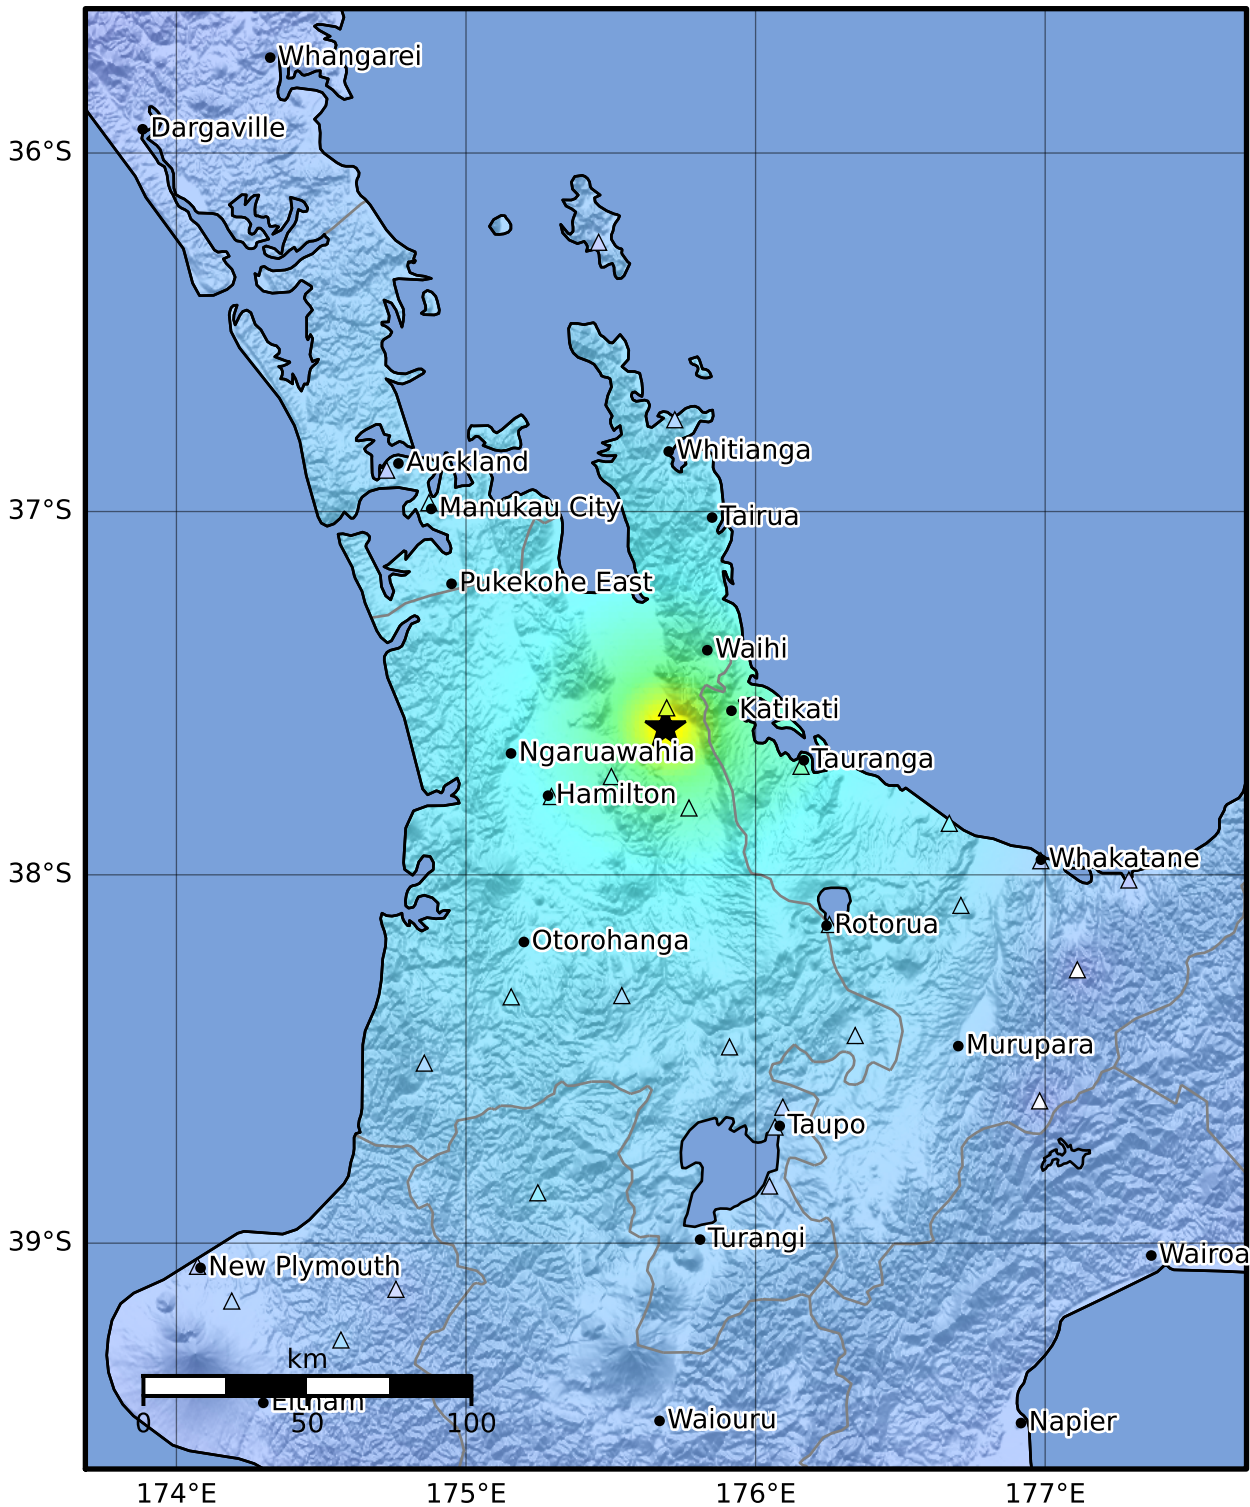

Macroseismic Intensity Map GNS Science

ShakeMap: Waikato

Jan 03, 2023 16:39:21 UTC M4.9 S37.60 E175.69 Depth: 6.7km ID:2023p007281

SHAKING	Not felt	Weak	Light	Moderate	Strong	Very strong	Severe	Violent	Extreme
DAMAGE	None	None	None	Very light	Light	Moderate	Moderate/heavy	Heavy	Very heavy
PGA(%g)	<0.0464	0.29	1.63	5.16	12.5	22.4	40.2	72.2	>129
PGV(cm/s)	<0.0215	0.125	1.04	4.31	14.5	26.4	48.3	88.4	>162
INTENSITY	I	II-III	IV	V	VI	VII	VIII	IX	X+

Scale based on Moratalla et al.(2021) and Worden et al.(2012) Version 3: Processed 2023-01-03T17:10:20Z

△ Seismic Instrument ○ Reported Intensity

★ Epicenter