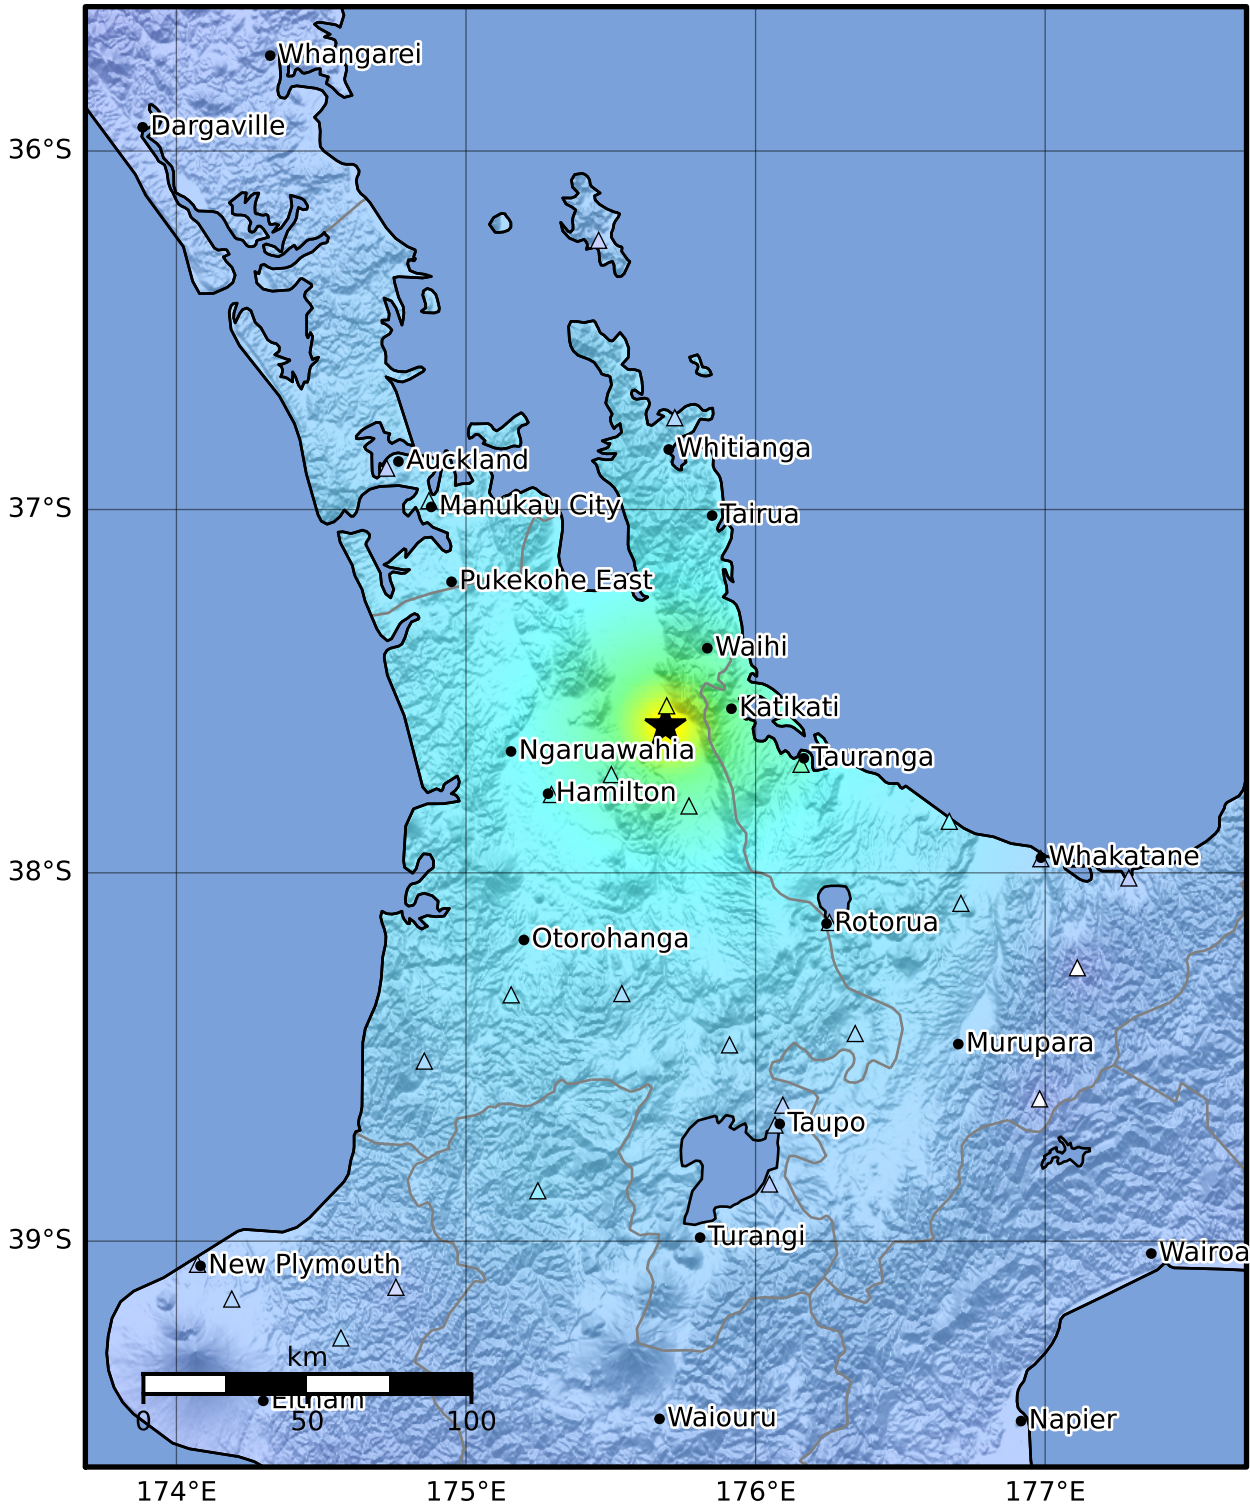

Macroseismic Intensity Map GNS Science

ShakeMap: Waikato

Jan 03, 2023 16:39:21 UTC M4.9 S37.60 E175.69 Depth: 6.7km ID:2023p007281

SHAKING	Not felt	Weak	Light	Moderate	Strong	Very strong	Severe	Violent	Extreme
DAMAGE	None	None	None	Very light	Light	Moderate	Moderate/heavy	Heavy	Very heavy
PGA(%g)	<0.0464	0.29	1.63	5.16	12.5	22.4	40.2	72.2	>129
PGV(cm/s)	<0.0215	0.125	1.04	4.31	14.5	26.4	48.3	88.4	>162
INTENSITY	I	II-III	IV	V	VI	VII	VIII	IX	X+

Scale based on Moratalla et al.(2021) and Worden et al.(2012) Version 5: Processed 2023-01-03T18:40:12Z

△ Seismic Instrument ○ Reported Intensity

★ Epicenter