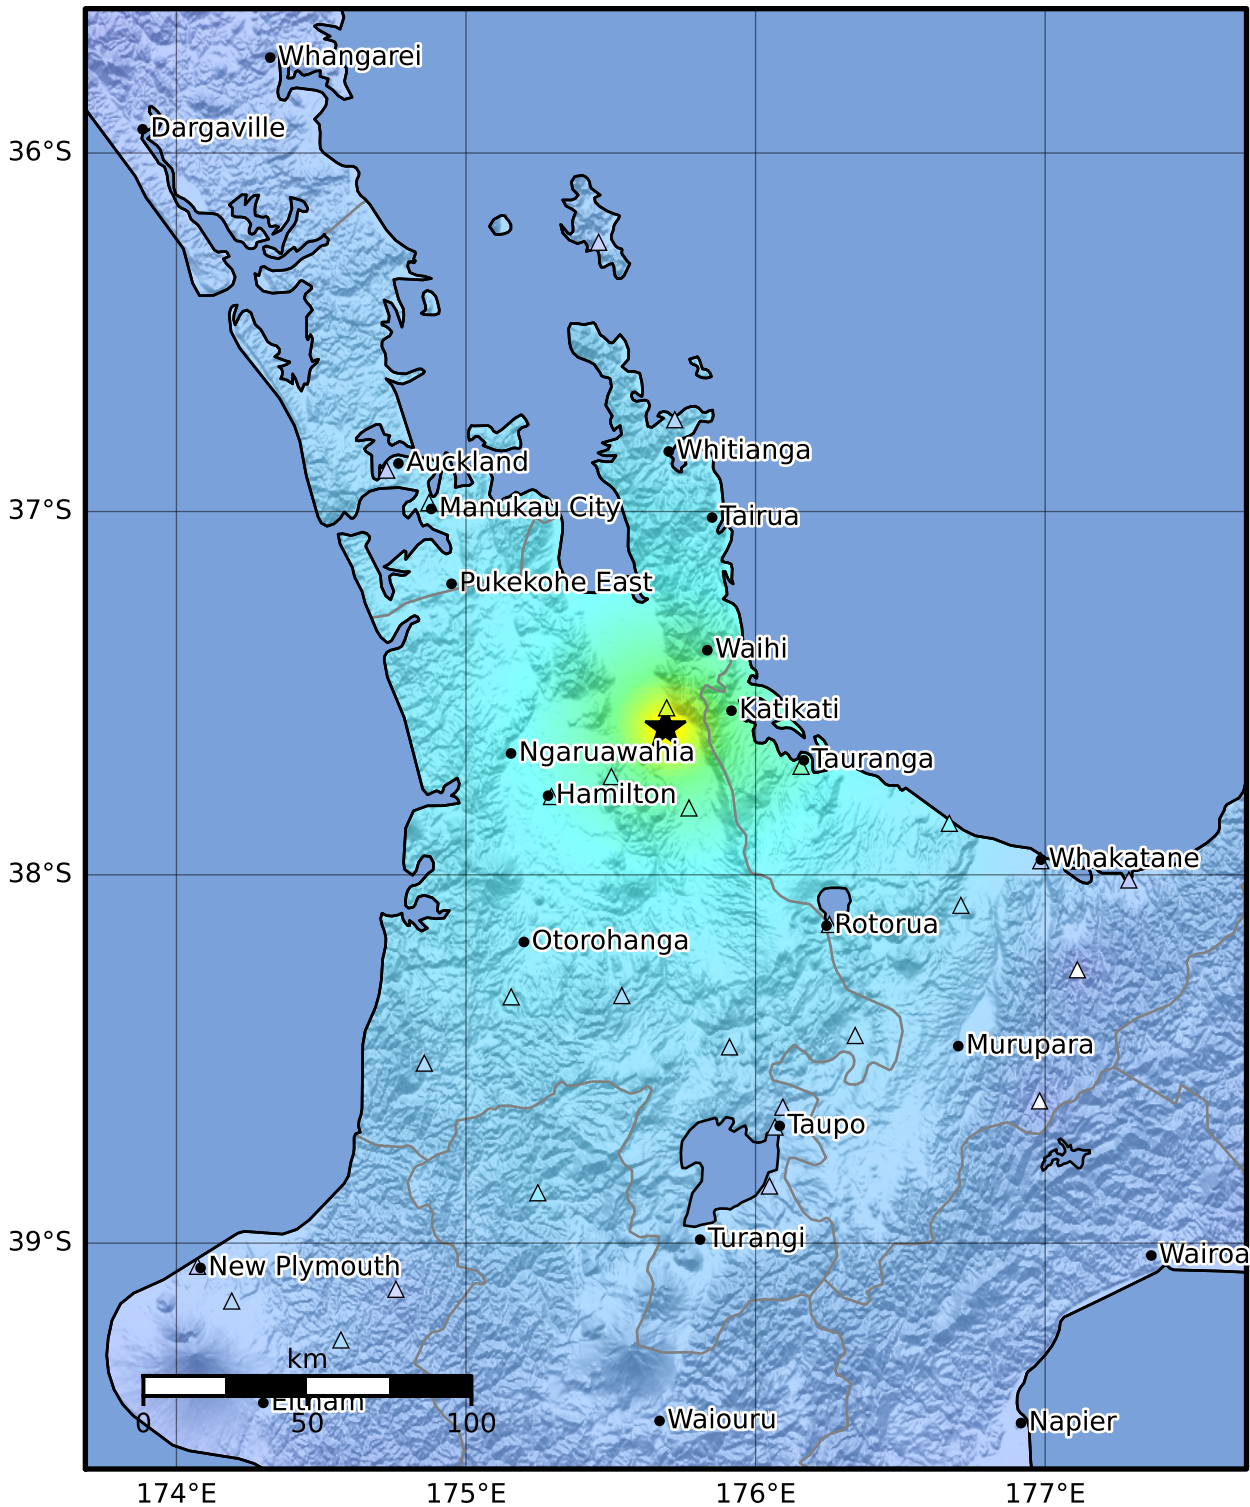

Macroseismic Intensity Map GNS Science

ShakeMap: Waikato

Jan 03, 2023 16:39:21 UTC M4.9 S37.60 E175.69 Depth: 6.7km ID:2023p007281

SHAKING	Not felt	Weak	Light	Moderate	Strong	Very strong	Severe	Violent	Extreme
DAMAGE	None	None	None	Very light	Light	Moderate	Moderate/heavy	Heavy	Very heavy
PGA(%g)	<0.0464	0.29	1.63	5.16	12.5	22.4	40.2	72.2	>129
PGV(cm/s)	<0.0215	0.125	1.04	4.31	14.5	26.4	48.3	88.4	>162
INTENSITY	I	II-III	IV	V	VI	VII	VIII	IX	X+

Scale based on Moratalla et al.(2021) and Worden et al.(2012) Version 6: Processed 2023-01-03T19:40:12Z

△ Seismic Instrument ○ Reported Intensity

★ Epicenter