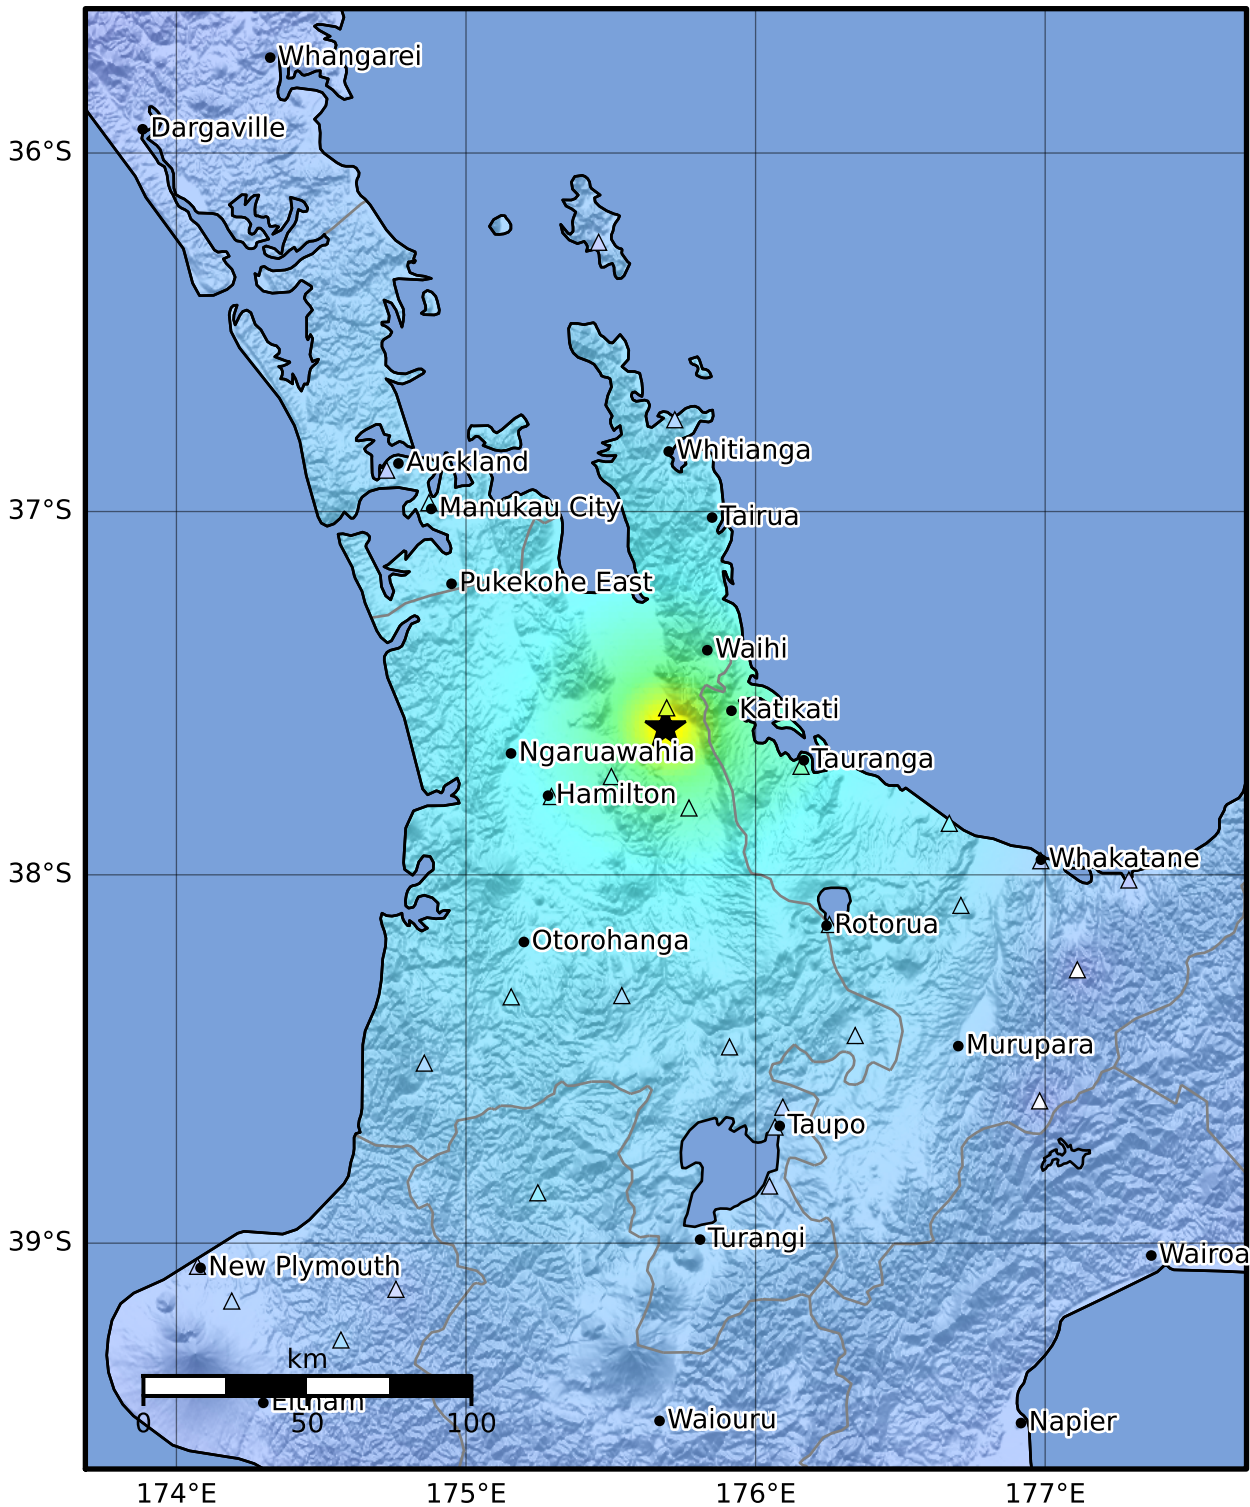

Macroseismic Intensity Map GNS Science

ShakeMap: Waikato

Jan 03, 2023 16:39:21 UTC M4.9 S37.60 E175.69 Depth: 6.7km ID:2023p007281

SHAKING	Not felt	Weak	Light	Moderate	Strong	Very strong	Severe	Violent	Extreme
DAMAGE	None	None	None	Very light	Light	Moderate	Moderate/heavy	Heavy	Very heavy
PGA(%g)	<0.0464	0.29	1.63	5.16	12.5	22.4	40.2	72.2	>129
PGV(cm/s)	<0.0215	0.125	1.04	4.31	14.5	26.4	48.3	88.4	>162
INTENSITY	I	II-III	IV	V	VI	VII	VIII	IX	X+

Scale based on Moratalla et al.(2021) and Worden et al.(2012) Version 7: Processed 2023-01-03T22:40:11Z

△ Seismic Instrument ○ Reported Intensity

★ Epicenter