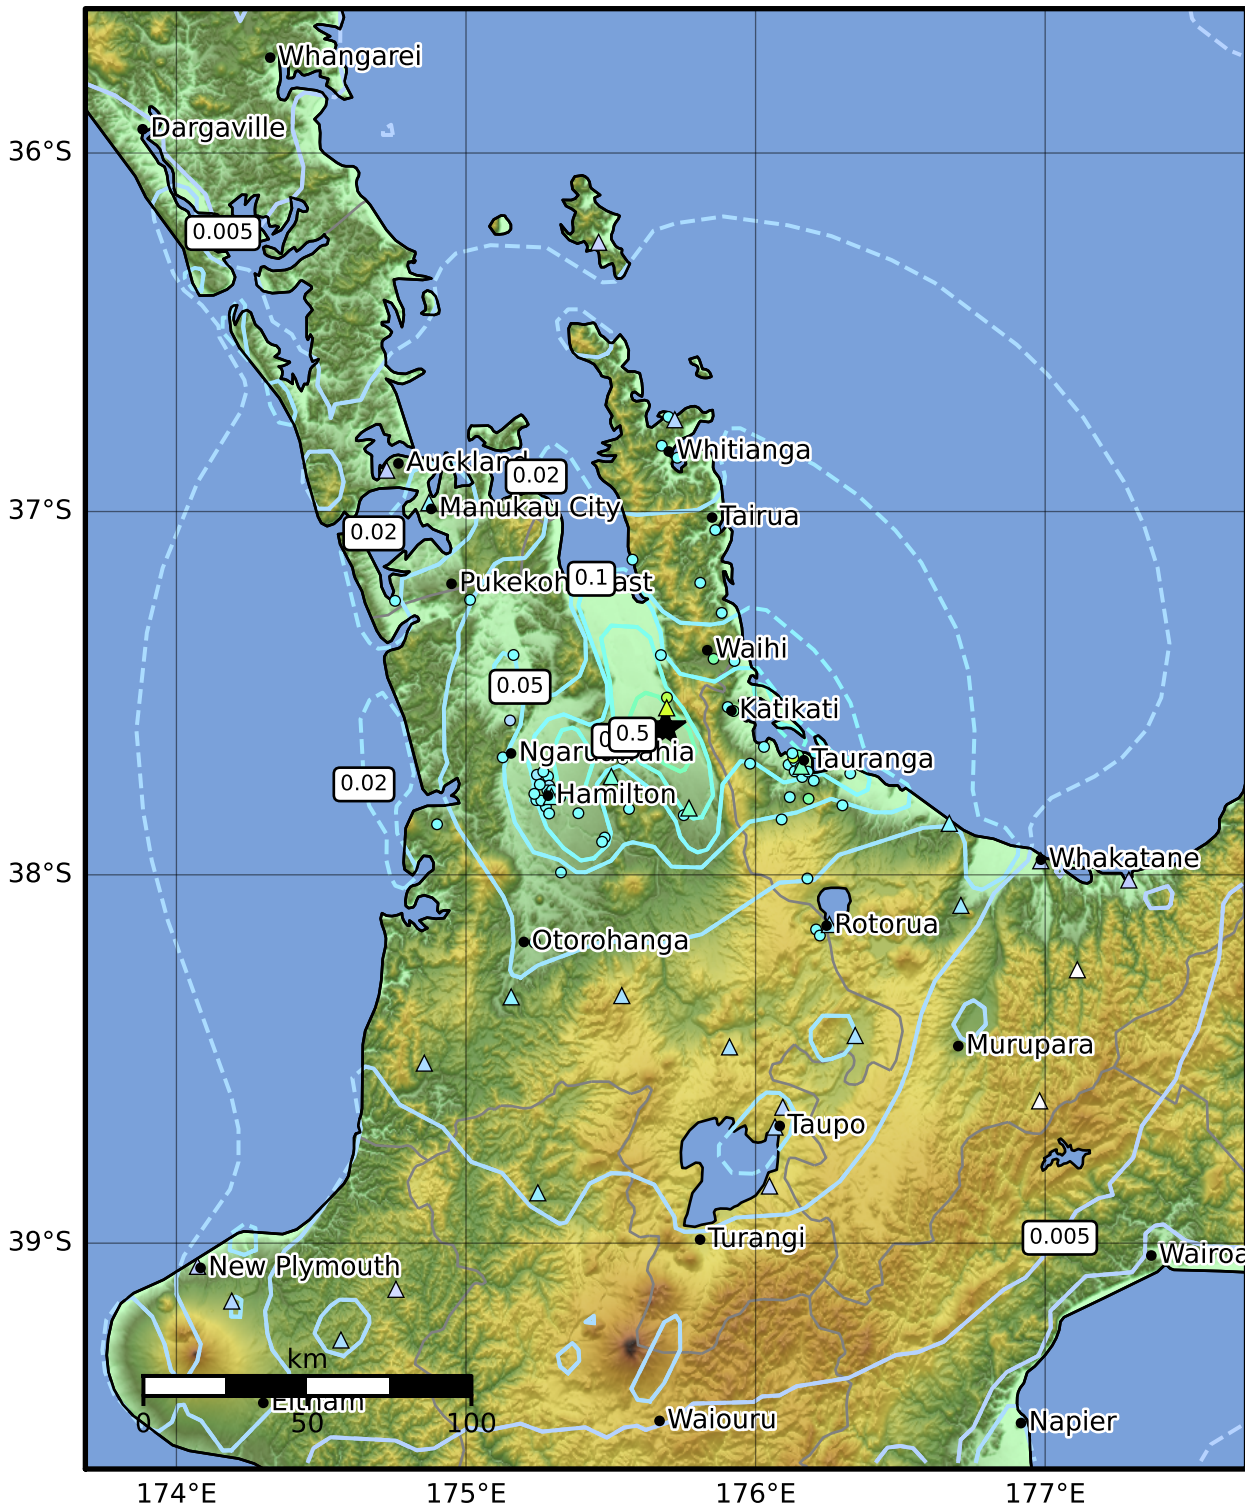

3.0 Second Peak Spectral Acceleration Map GNS Science  
ShakeMap: Waikato

Jan 03, 2023 16:39:21 UTC M4.9 S37.60 E175.69 Depth: 6.7km ID:2023p007281

Scale based on Moratalla et al.(2021) and Worden et al.(2012) Version 9: Processed 2023-01-04T00:43:48Z  
 △ Seismic Instrument ○ Reported Intensity ★ Epicenter