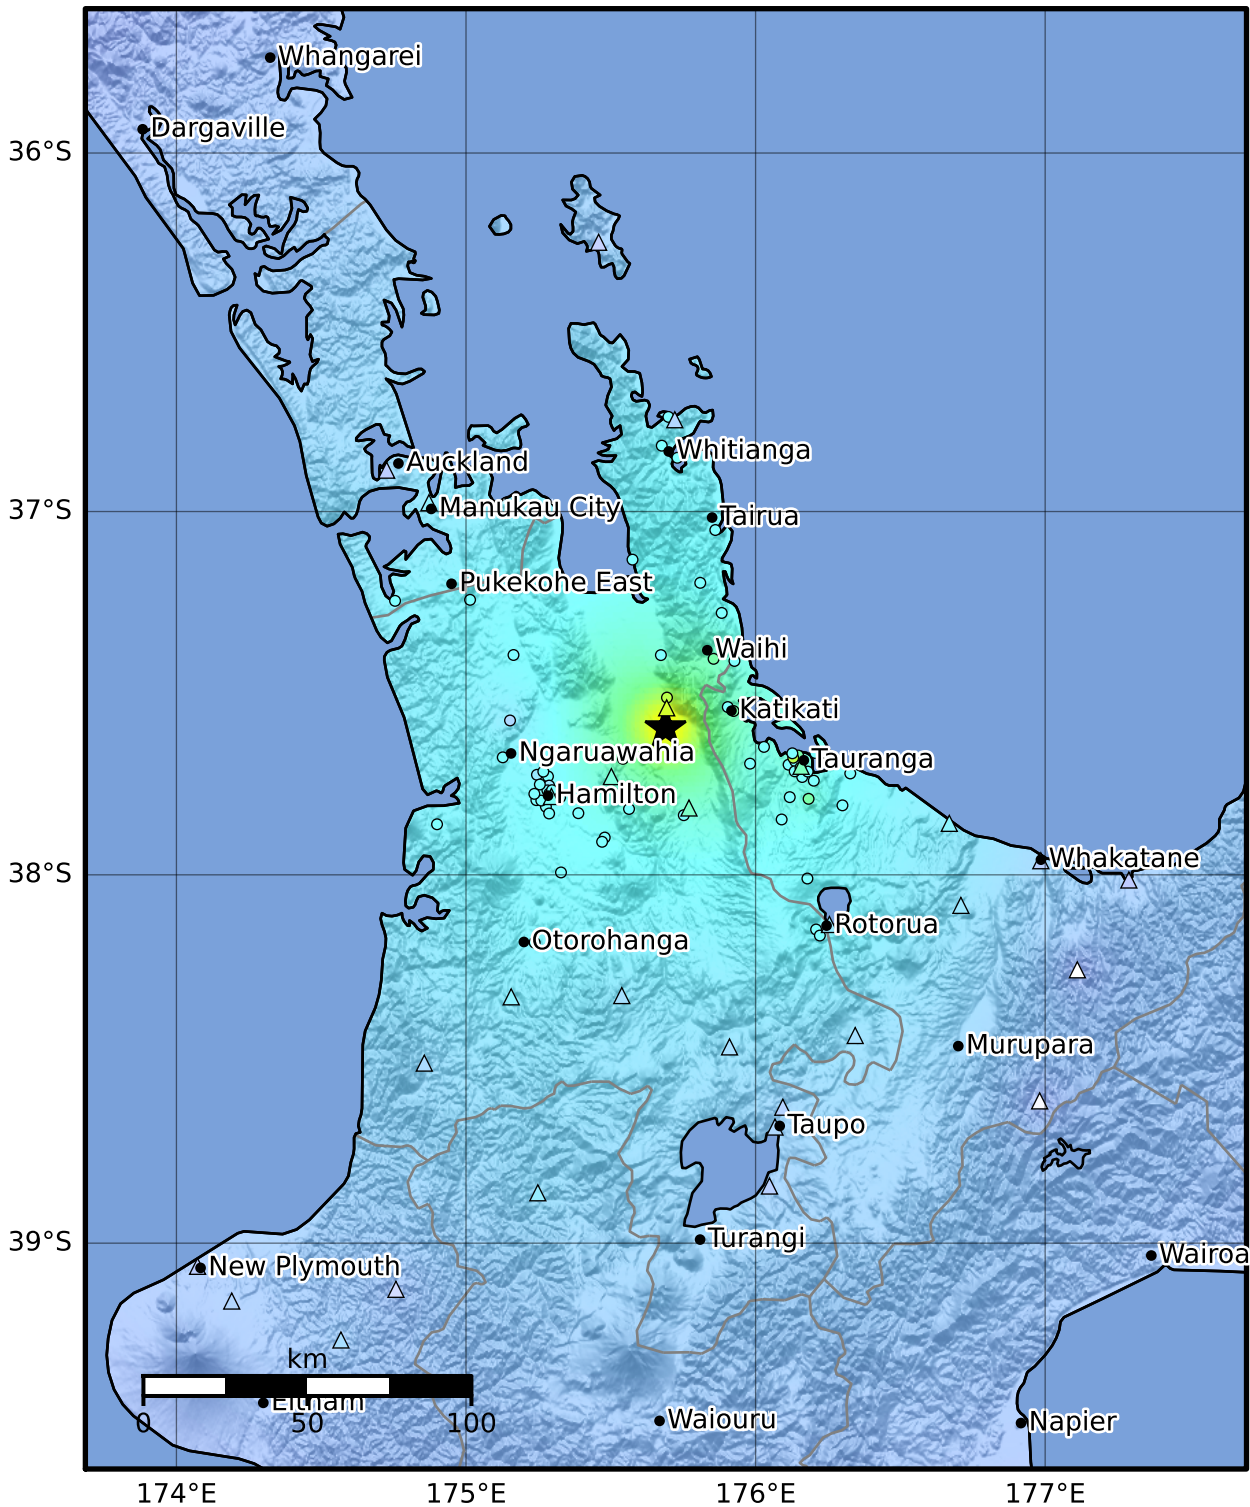

Macroseismic Intensity Map GNS Science

ShakeMap: Waikato

Jan 03, 2023 16:39:21 UTC M4.9 S37.60 E175.69 Depth: 6.7km ID:2023p007281

SHAKING	Not felt	Weak	Light	Moderate	Strong	Very strong	Severe	Violent	Extreme
DAMAGE	None	None	None	Very light	Light	Moderate	Moderate/heavy	Heavy	Very heavy
PGA(%g)	<0.0464	0.29	1.63	5.16	12.5	22.4	40.2	72.2	>129
PGV(cm/s)	<0.0215	0.125	1.04	4.31	14.5	26.4	48.3	88.4	>162
INTENSITY	I	II-III	IV	V	VI	VII	VIII	IX	X+

Scale based on Moratalla et al.(2021) and Worden et al.(2012) Version 9: Processed 2023-01-04T00:43:48Z

△ Seismic Instrument ○ Reported Intensity

★ Epicenter