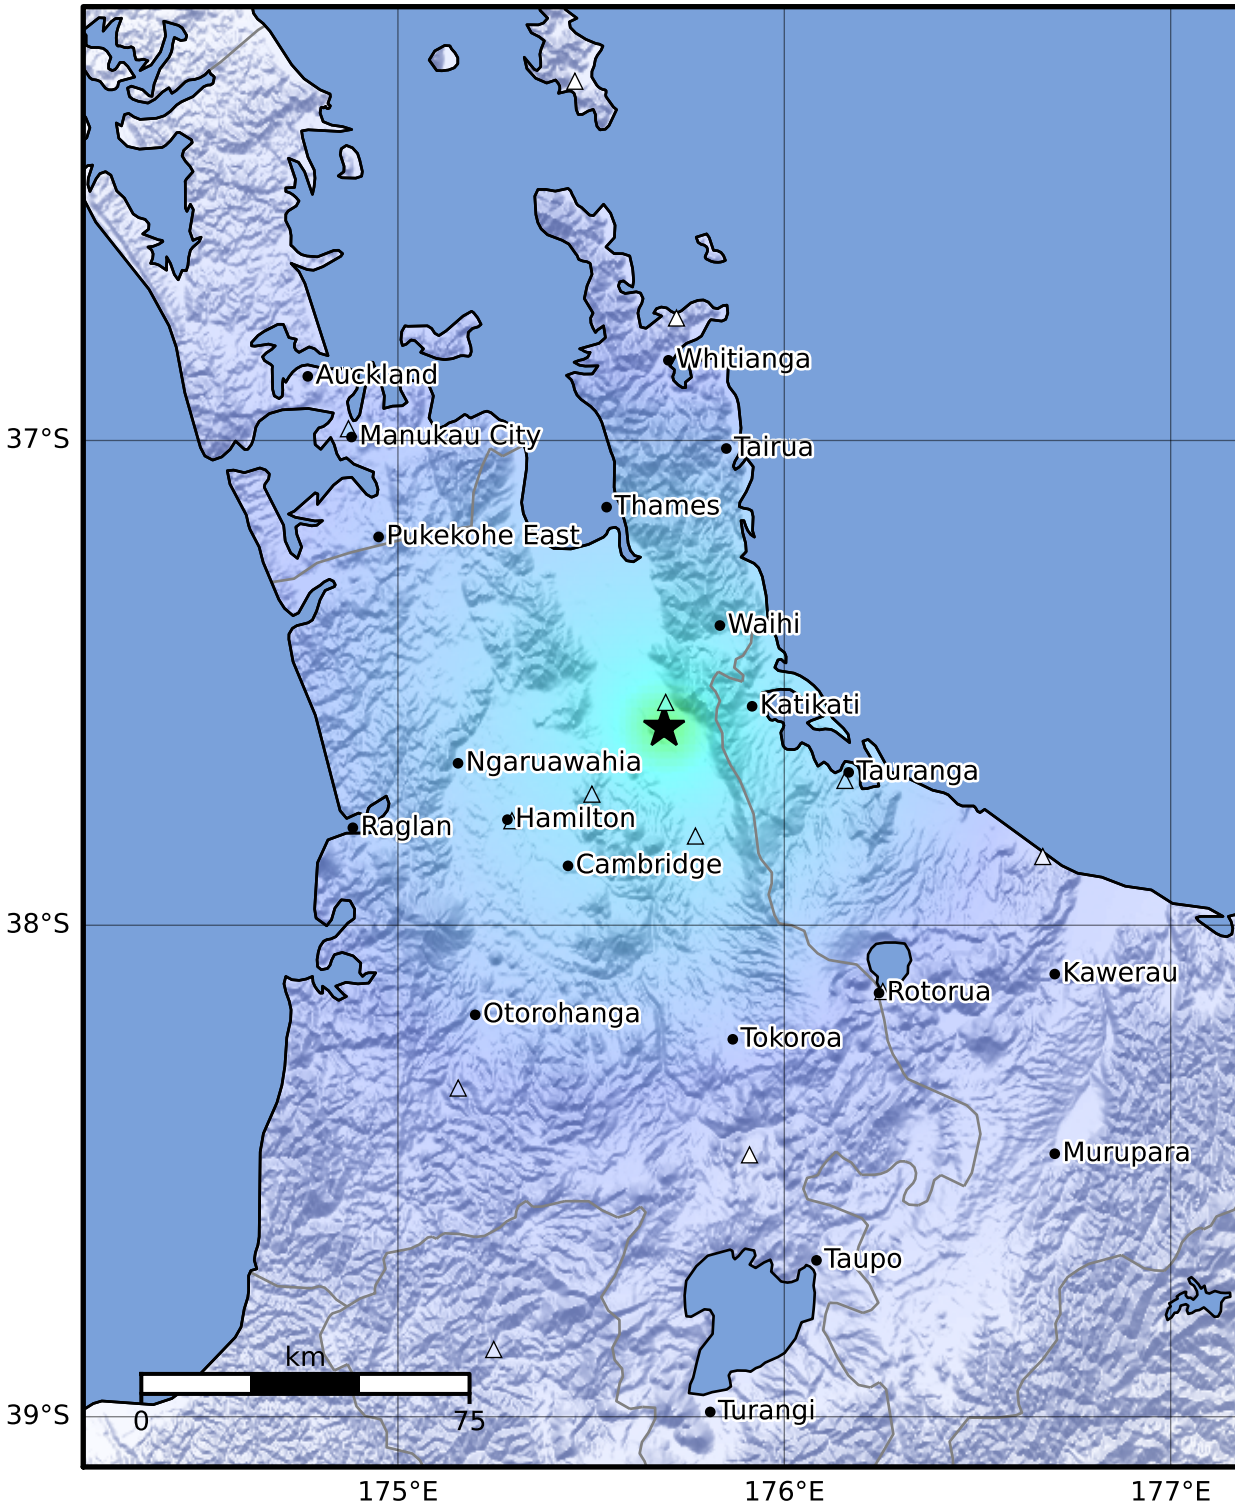

Macroseismic Intensity Map GNS Science
ShakeMap: Waikato

Jan 03, 2023 22:21:21 UTC M3.8 S37.59 E175.69 Depth: 4.7km ID:2023p007922

SHAKING	Not felt	Weak	Light	Moderate	Strong	Very strong	Severe	Violent	Extreme
DAMAGE	None	None	None	Very light	Light	Moderate	Moderate/heavy	Heavy	Very heavy
PGA(%g)	<0.0464	0.29	1.63	5.16	12.5	22.4	40.2	72.2	>129
PGV(cm/s)	<0.0215	0.125	1.04	4.31	14.5	26.4	48.3	88.4	>162
INTENSITY	I	II-III	IV	V	VI	VII	VIII	IX	X+

Scale based on Moratalla et al.(2021) and Worden et al.(2012) Version 11: Processed 2023-01-13T04:02:50Z
 Δ Seismic Instrument ○ Reported Intensity ★ Epicenter